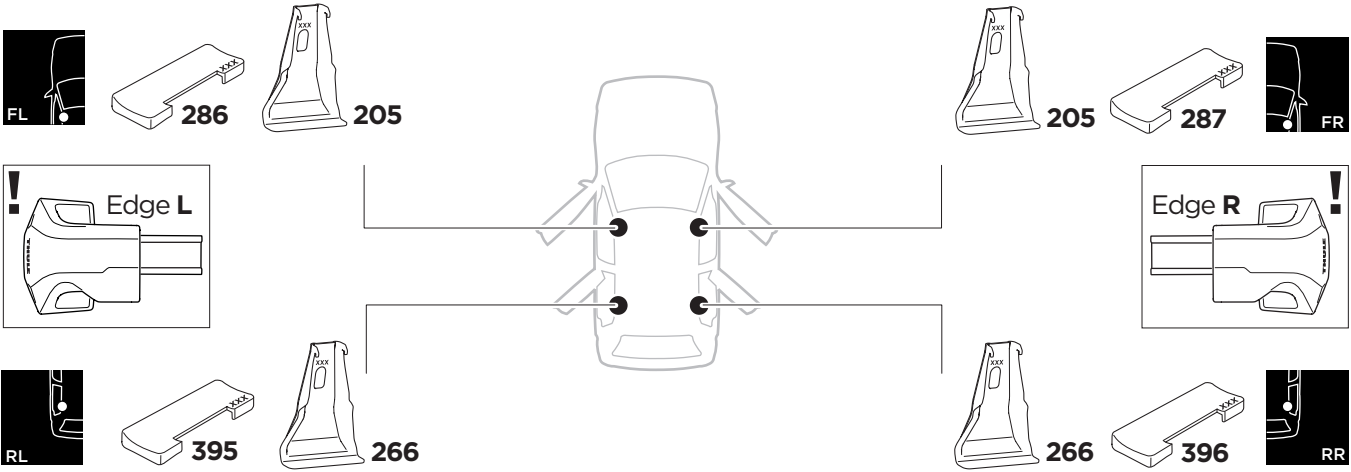

1

Kit 145124

FORD Focus, 4-dr Sedan, 11-18

ISO 11154-E

THULE WingBar Evo	THULE WingBar Edge	THULE WingBar	THULE SquareBar Evo	Evo X (scale)	Edge X (scale)
FORD Focus, 4-dr Sedan, 11-18				39	A
THULE ProBar Evo	THULE SlideBar Evo				X (mm/inch)
FORD Focus, 4-dr Sedan, 11-18				1041 mm / 41"	

THULE WingBar Evo	THULE WingBar Edge	THULE WingBar	THULE SquareBar Evo	Evo Y (scale)	Edge Y (scale)
FORD Focus, 4-dr Sedan, 11-18				35	I
THULE ProBar Evo	THULE SlideBar Evo				Y (mm/inch)
FORD Focus, 4-dr Sedan, 11-18				1001 mm / 39 3/8"	

	W (mm/inch)	Z (mm/inch)
FORD Focus, 4-dr Sedan, 11-18	790 mm / 31 1/8"	250 mm / 9 7/8"