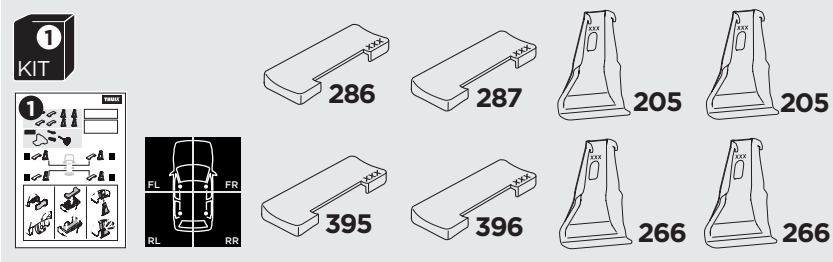

1

Kit 145124

FORD Focus, 4-dr Sedan, 11-18

ISO 11154-E

THULE WingBar Evo	THULE WingBar Edge	THULE WingBar	THULE SquareBar Evo	Evo X (scale)	Edge X (scale)
FORD Focus, 4-dr Sedan, 11-18				39	A
THULE ProBar Evo	THULE SlideBar Evo				X (mm/inch)
FORD Focus, 4-dr Sedan, 11-18				1041 mm / 41"	

THULE WingBar Evo	THULE WingBar Edge	THULE WingBar	THULE SquareBar Evo	Evo Y (scale)	Edge Y (scale)
FORD Focus, 4-dr Sedan, 11-18				35	I
THULE ProBar Evo	THULE SlideBar Evo				Y (mm/inch)
FORD Focus, 4-dr Sedan, 11-18				1001 mm / 39 3/8"	

	W (mm/inch)	Z (mm/inch)
FORD Focus, 4-dr Sedan, 11-18	790 mm / 31 1/8"	250 mm / 9 7/8"