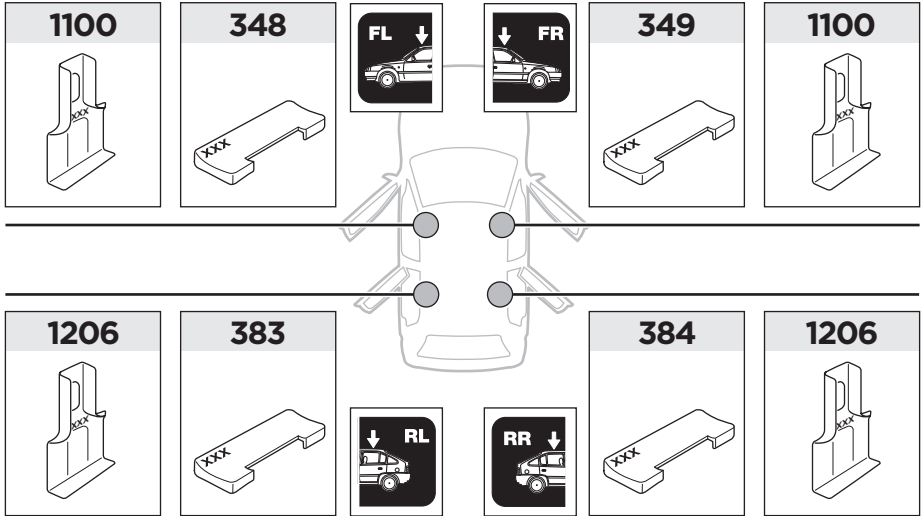

349 x1

383 x1

384 x1

1100 x2

1206 x2

x1

x1

1

	X (scale)	X (mm)	X (inch)
HONDA Civic, 5-dr Hatchback, 12-17	42	1071	42 1/8

	Y (scale)	Y (mm)	Y (inch)
HONDA Civic, 5-dr Hatchback, 12-17	32,5	976	38 3/8

2

HONDA Civic, 5-dr Hatchback, 12-17

3

	W (mm)	Z (mm)	W (inch)	Z (inch)
HONDA Civic, 5-dr Hatchback, 12-17	220	650	8 ⁵/₈	25 ⁵/₈