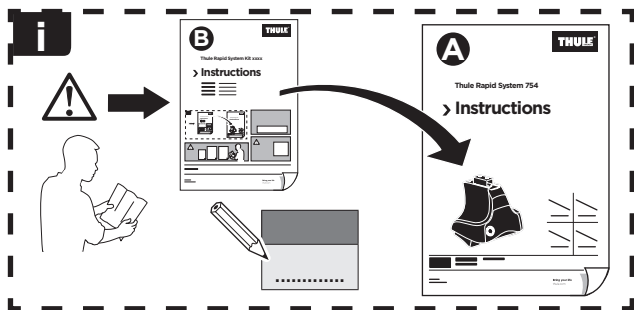

Thule Rapid System Kit 1664

> Instructions

HONDA Civic, 5-dr Hatchback, 12-17

ISO 11154-E

141664

C.2017/0119
519-1664-02

Bring your life
thule.com

348 x1