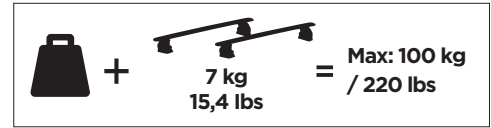

ISO 11154-E

This kit is only for vehicles with fixpoint mounting and without glass roof.