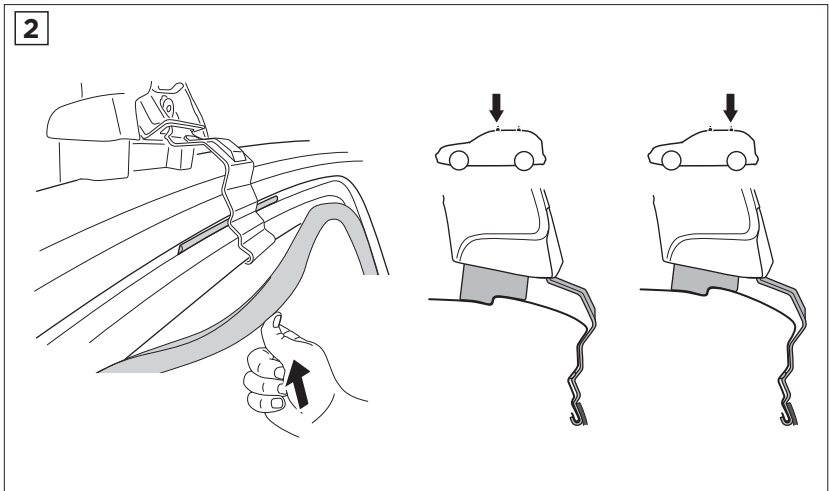

4

Thule Sweden AB, Box 69, 330 33 Hillerstorp, SWEDEN
Thule Inc., 42 Silvermine Road, Seymour, Connecticut 06483, USA

info@thule.com
Phone: 800-238-2388

www.thule.com

» PART OF THULE GROUP

© Thule Group 2015. All rights reserved.