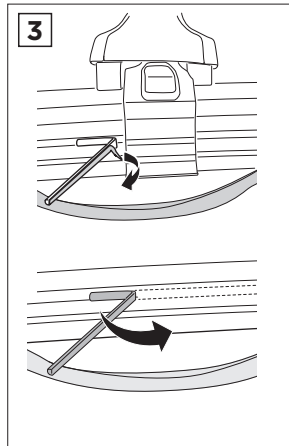

2

CHEVROLET Colorado, 4-dr Extended Cab, 15-

GMC Canyon, 4-dr Extended Cab, 15-

ISUZU D-Max, 4-dr Space Cab, 12-

ISUZU D-Max, 4-dr Extended Cab, 12-

3

	W (mm)	Z (mm)	W (inch)	Z (inch)
CHEVROLET Colorado , 4-dr Extended Cab, 15-	210	615	8 1/4	24 1/4
GMC Canyon , 4-dr Extended Cab, 15-	210	615	8 1/4	24 1/4
ISUZU D-Max , 4-dr Space Cab, 12-	250	670	9 7/8	26 3/8
ISUZU D-Max , 4-dr Extended Cab, 12-	250	670	9 7/8	26 3/8