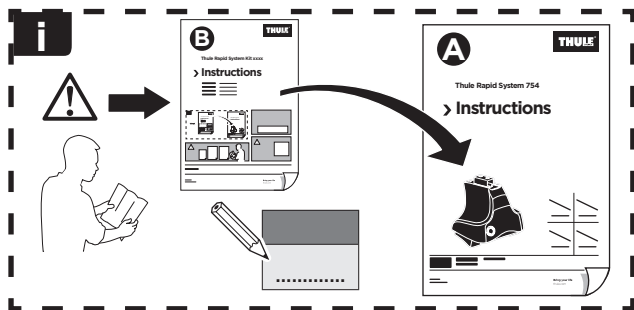

Thule Rapid System Kit 1714

> Instructions

CHEVROLET Colorado, 4-dr Extended Cab, 15-
GMC Canyon, 4-dr Extended Cab, 15-
ISUZU D-Max, 4-dr Space Cab, 12-
ISUZU D-Max, 4-dr Extended Cab, 12-

ISO 11154-E

141714
C.20150512
519-1714-03