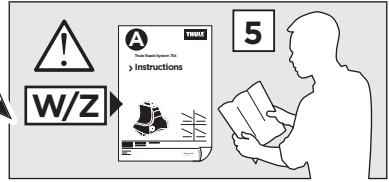

2

CHEVROLET Colorado, 4-dr Extended Cab, 15-

GMC Canyon, 4-dr Extended Cab, 15-

ISUZU D-Max, 4-dr Space Cab, 12-

ISUZU D-Max, 4-dr Extended Cab, 12-

3

	W (mm)	Z (mm)	W (inch)	Z (inch)
CHEVROLET Colorado , 4-dr Extended Cab, 15-	210	615	8 1/4	24 1/4
GMC Canyon , 4-dr Extended Cab, 15-	210	615	8 1/4	24 1/4
ISUZU D-Max , 4-dr Space Cab, 12-	250	670	9 7/8	26 3/8
ISUZU D-Max , 4-dr Extended Cab, 12-	250	670	9 7/8	26 3/8