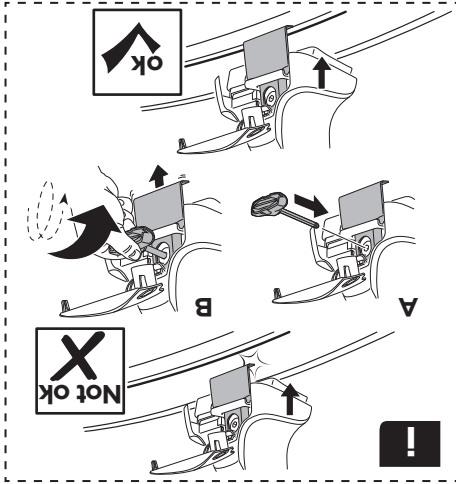

ISUZU D-Max, 4-dr Extended Cab, 12-	250 mm	670 mm	9 7/8"	26 3/8"
ISUZU D-Max, 4-dr Space Cab, 12-	250 mm	670 mm	9 7/8"	26 3/8"
GMC Canyon, 4-dr Extended Cab, 15-	210 mm	615 mm	8 1/4"	24 1/4"
CHEVROLET Colorado, 4-dr Extended Cab, 15-	210 mm	615 mm	8 1/4"	24 1/4"

X mm   Y mm   X inch   Y inch