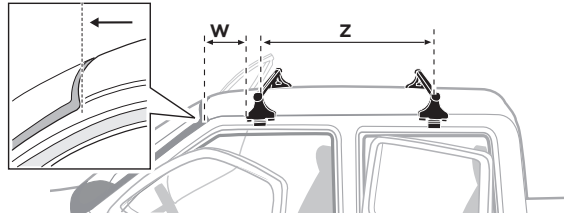

2

CHEVROLET Colorado, 4-dr Extended Cab, 15-

GMC Canyon, 4-dr Extended Cab, 15-

ISUZU D-Max, 4-dr Space Cab, 12-

ISUZU D-Max, 4-dr Extended Cab, 12-

3

	W (mm)	Z (mm)	W (inch)	Z (inch)
CHEVROLET Colorado , 4-dr Extended Cab, 15-	210	615	8 1/4	24 1/4
GMC Canyon , 4-dr Extended Cab, 15-	210	615	8 1/4	24 1/4
ISUZU D-Max , 4-dr Space Cab, 12-	250	670	9 7/8	26 3/8
ISUZU D-Max , 4-dr Extended Cab, 12-	250	670	9 7/8	26 3/8