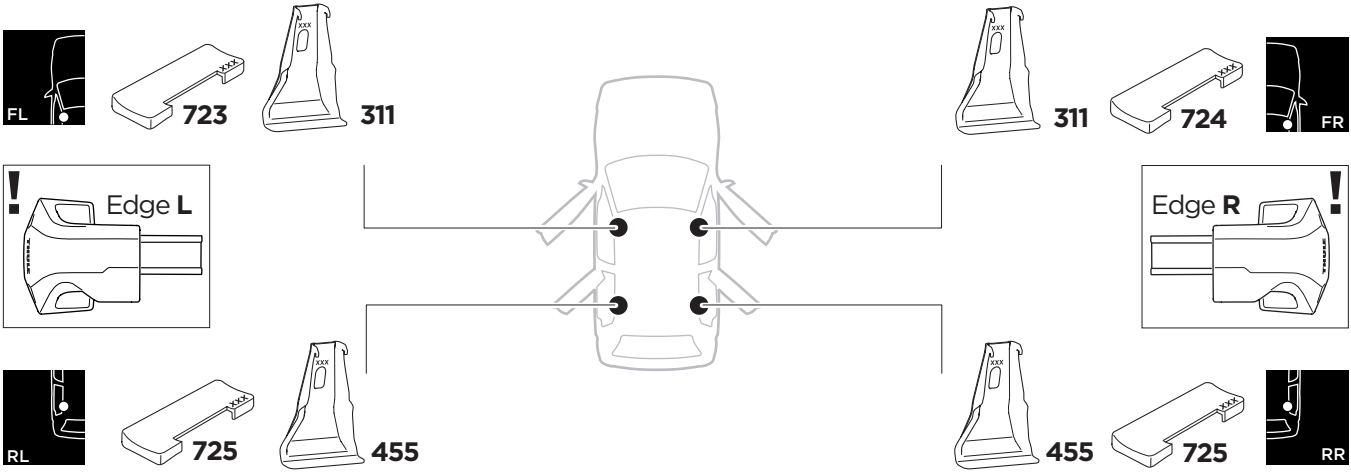

# 1

## Kit 145243

HONDA Pilot, 5-dr SUV, 16-

HONDA Ridgeline, 4-dr Crew Cab, 17-

ISO 11154-E

THULE WingBar Evo	THULE WingBar Edge	THULE WingBar	THULE SquareBar Evo	<b>Evo X (scale)</b>	<b>Edge X (scale)</b>
<b>HONDA Pilot, 5-dr SUV, 16-</b>				56,0	C
<b>HONDA Ridgeline, 4-dr Crew Cab, 17-</b>				56,0	C

THULE ProBar Evo	THULE SlideBar Evo	<b>X (mm/inch)</b>		
<b>HONDA Pilot, 5-dr SUV, 16-</b>		1211 mm / 47 5/8"		
<b>HONDA Ridgeline, 4-dr Crew Cab, 17-</b>		1211 mm / 47 5/8"		

THULE WingBar Evo	THULE WingBar Edge	THULE WingBar	THULE SquareBar Evo	<b>Evo Y (scale)</b>	<b>Edge Y (scale)</b>
<b>HONDA Pilot, 5-dr SUV, 16-</b>				53,0	I
<b>HONDA Ridgeline, 4-dr Crew Cab, 17-</b>				53,0	I

THULE ProBar Evo	THULE SlideBar Evo	<b>Y (mm/inch)</b>		
<b>HONDA Pilot, 5-dr SUV, 16-</b>		1181 mm / 46 1/2"		
<b>HONDA Ridgeline, 4-dr Crew Cab, 17-</b>		1181 mm / 46 1/2"		

	<b>W (mm/inch)</b>	<b>Z (mm/inch)</b>
<b>HONDA Pilot, 5-dr SUV, 16-</b>	750 mm / 29 1/2"	350 mm / 13 3/4"
<b>HONDA Ridgeline, 4-dr Crew Cab, 17-</b>	750 mm / 29 1/2"	350 mm / 13 3/4"