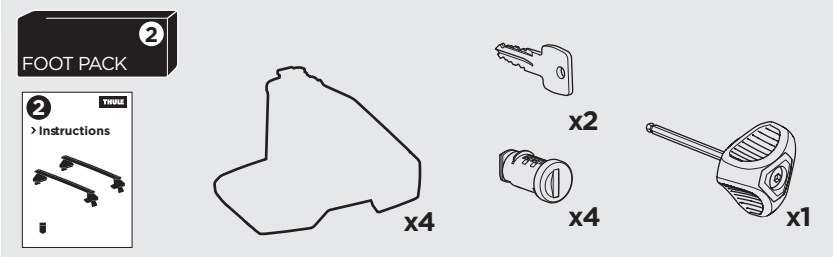

## Kit 145243

HONDA Pilot, 5-dr SUV, 16-

HONDA Ridgeline, 4-dr Crew Cab, 17-

ISO 11154-E

THULE WingBar Evo	THULE WingBar Edge	THULE WingBar	THULE SquareBar Evo	<b>Evo X (scale)</b>	<b>Edge X (scale)</b>
<b>HONDA Pilot, 5-dr SUV, 16-</b>				56,0	C
<b>HONDA Ridgeline, 4-dr Crew Cab, 17-</b>				56,0	C

THULE ProBar Evo	THULE SlideBar Evo	<b>X (mm/inch)</b>		
<b>HONDA Pilot, 5-dr SUV, 16-</b>		1211 mm / 47 5/8"		
<b>HONDA Ridgeline, 4-dr Crew Cab, 17-</b>		1211 mm / 47 5/8"		

THULE WingBar Evo	THULE WingBar Edge	THULE WingBar	THULE SquareBar Evo	<b>Evo Y (scale)</b>	<b>Edge Y (scale)</b>
<b>HONDA Pilot, 5-dr SUV, 16-</b>				53,0	I
<b>HONDA Ridgeline, 4-dr Crew Cab, 17-</b>				53,0	I

THULE ProBar Evo	THULE SlideBar Evo	<b>Y (mm/inch)</b>		
<b>HONDA Pilot, 5-dr SUV, 16-</b>		1181 mm / 46 1/2"		
<b>HONDA Ridgeline, 4-dr Crew Cab, 17-</b>		1181 mm / 46 1/2"		

	<b>W (mm/inch)</b>	<b>Z (mm/inch)</b>
<b>HONDA Pilot, 5-dr SUV, 16-</b>	750 mm / 29 1/2"	350 mm / 13 3/4"
<b>HONDA Ridgeline, 4-dr Crew Cab, 17-</b>	750 mm / 29 1/2"	350 mm / 13 3/4"