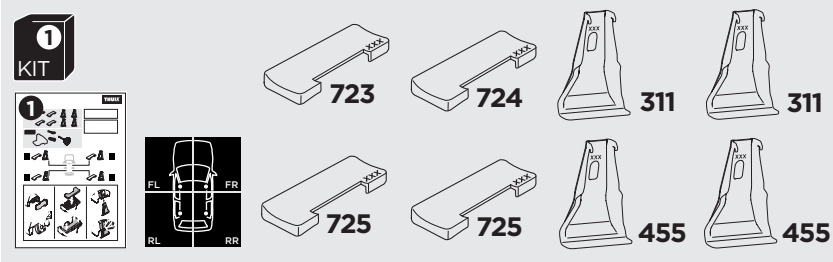

## Kit 145243

HONDA Pilot, 5-dr SUV, 16-

HONDA Ridgeline, 4-dr Crew Cab, 17-

ISO 11154-E

THULE WingBar Evo	THULE WingBar Edge	THULE WingBar	THULE SquareBar Evo	<b>Evo X (scale)</b>	<b>Edge X (scale)</b>
<b>HONDA Pilot, 5-dr SUV, 16-</b>				56,0	C
<b>HONDA Ridgeline, 4-dr Crew Cab, 17-</b>				56,0	C

THULE ProBar Evo	THULE SlideBar Evo	<b>X (mm/inch)</b>		
<b>HONDA Pilot, 5-dr SUV, 16-</b>		1211 mm / 47 5/8"		
<b>HONDA Ridgeline, 4-dr Crew Cab, 17-</b>		1211 mm / 47 5/8"		

THULE WingBar Evo	THULE WingBar Edge	THULE WingBar	THULE SquareBar Evo	<b>Evo Y (scale)</b>	<b>Edge Y (scale)</b>
<b>HONDA Pilot, 5-dr SUV, 16-</b>				53,0	I
<b>HONDA Ridgeline, 4-dr Crew Cab, 17-</b>				53,0	I

THULE ProBar Evo	THULE SlideBar Evo	<b>Y (mm/inch)</b>		
<b>HONDA Pilot, 5-dr SUV, 16-</b>		1181 mm / 46 1/2"		
<b>HONDA Ridgeline, 4-dr Crew Cab, 17-</b>		1181 mm / 46 1/2"		

	<b>W (mm/inch)</b>	<b>Z (mm/inch)</b>
<b>HONDA Pilot, 5-dr SUV, 16-</b>	750 mm / 29 1/2"	350 mm / 13 3/4"
<b>HONDA Ridgeline, 4-dr Crew Cab, 17-</b>	750 mm / 29 1/2"	350 mm / 13 3/4"