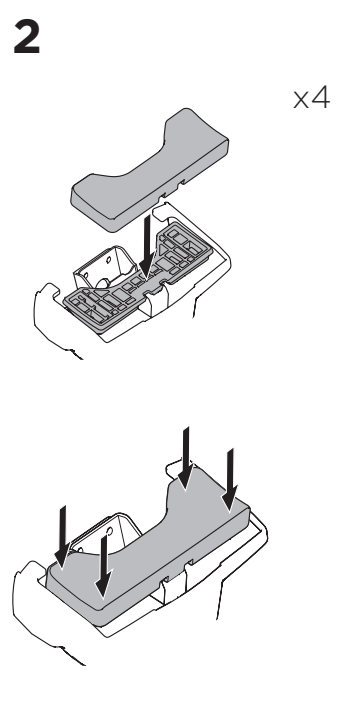

## Kit 145243

HONDA Pilot, 5-dr SUV, 16-

HONDA Ridgeline, 4-dr Crew Cab, 17-

ISO 11154-E

THULE WingBar Evo	THULE WingBar Edge	THULE WingBar	THULE SquareBar Evo	<b>Evo X (scale)</b>	<b>Edge X (scale)</b>
<b>HONDA Pilot, 5-dr SUV, 16-</b>				56,0	C
<b>HONDA Ridgeline, 4-dr Crew Cab, 17-</b>				56,0	C

THULE ProBar Evo	THULE SlideBar Evo	<b>X (mm/inch)</b>		
<b>HONDA Pilot, 5-dr SUV, 16-</b>		1211 mm / 47 5/8"		
<b>HONDA Ridgeline, 4-dr Crew Cab, 17-</b>		1211 mm / 47 5/8"		

THULE WingBar Evo	THULE WingBar Edge	THULE WingBar	THULE SquareBar Evo	<b>Evo Y (scale)</b>	<b>Edge Y (scale)</b>
<b>HONDA Pilot, 5-dr SUV, 16-</b>				53,0	I
<b>HONDA Ridgeline, 4-dr Crew Cab, 17-</b>				53,0	I

THULE ProBar Evo	THULE SlideBar Evo	<b>Y (mm/inch)</b>		
<b>HONDA Pilot, 5-dr SUV, 16-</b>		1181 mm / 46 1/2"		
<b>HONDA Ridgeline, 4-dr Crew Cab, 17-</b>		1181 mm / 46 1/2"		

	<b>W (mm/inch)</b>	<b>Z (mm/inch)</b>
<b>HONDA Pilot, 5-dr SUV, 16-</b>	750 mm / 29 1/2"	350 mm / 13 3/4"
<b>HONDA Ridgeline, 4-dr Crew Cab, 17-</b>	750 mm / 29 1/2"	350 mm / 13 3/4"