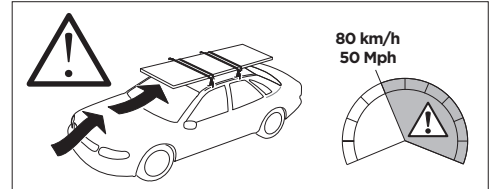

ISO 11154-E