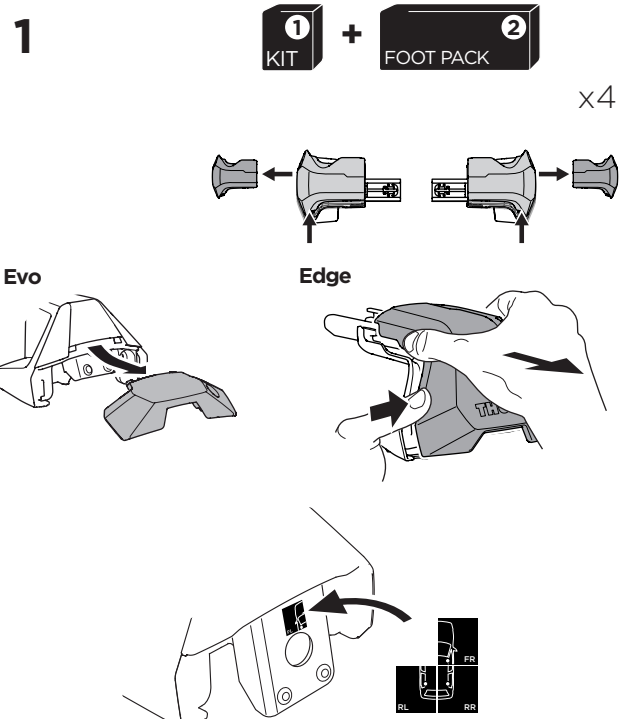

## Kit 145243

HONDA Pilot, 5-dr SUV, 16-

HONDA Ridgeline, 4-dr Crew Cab, 17-

ISO 11154-E

THULE WingBar Evo	THULE WingBar Edge	THULE WingBar	THULE SquareBar Evo	<b>Evo X (scale)</b>	<b>Edge X (scale)</b>
<b>HONDA Pilot, 5-dr SUV, 16-</b>				56,0	C
<b>HONDA Ridgeline, 4-dr Crew Cab, 17-</b>				56,0	C

THULE ProBar Evo	THULE SlideBar Evo	<b>X (mm/inch)</b>		
<b>HONDA Pilot, 5-dr SUV, 16-</b>		1211 mm / 47 5/8"		
<b>HONDA Ridgeline, 4-dr Crew Cab, 17-</b>		1211 mm / 47 5/8"		

THULE WingBar Evo	THULE WingBar Edge	THULE WingBar	THULE SquareBar Evo	<b>Evo Y (scale)</b>	<b>Edge Y (scale)</b>
<b>HONDA Pilot, 5-dr SUV, 16-</b>				53,0	I
<b>HONDA Ridgeline, 4-dr Crew Cab, 17-</b>				53,0	I