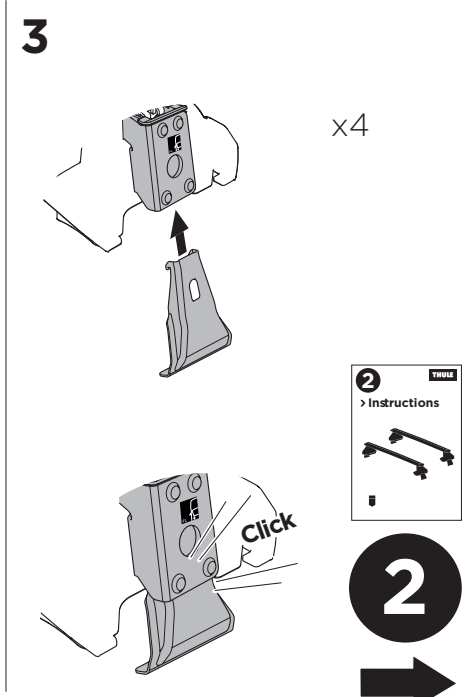

1

Kit 145177

FORD F-150, 4-dr Crew Cab, 15-
FORD F-150, 4-dr Super Cab, 15-

ISO 11154-E

THULE WingBar Evo	THULE WingBar Edge	THULE WingBar	THULE SquareBar	Evo X (scale)	Edge X (scale)
FORD F-150, 4-dr Crew Cab, 15-				66	N/A
FORD F-150, 4-dr Super Cab, 15-				66	N/A

THULE ProBar	THULE SlideBar	X (mm/inch)
FORD F-150, 4-dr Crew Cab, 15-		1331 mm / 52 3/8"
FORD F-150, 4-dr Super Cab, 15-		1331 mm / 52 3/8"

THULE WingBar Evo	THULE WingBar Edge	THULE WingBar	THULE SquareBar	Evo Y (scale)	Edge Y (scale)
FORD F-150, 4-dr Crew Cab, 15-				63.5	N/A
FORD F-150, 4-dr Super Cab, 15-				63.5	N/A

THULE ProBar	THULE SlideBar	Y (mm/inch)
FORD F-150, 4-dr Crew Cab, 15-		1326 mm / 52 1/4"
FORD F-150, 4-dr Super Cab, 15-		1326 mm / 52 1/4"

	W (mm/inch)	Z (mm/inch)
FORD F-150, 4-dr Crew Cab, 15-	760 mm / 29 7/8"	340 mm / 13 3/8"
FORD F-150, 4-dr Super Cab, 15-	760 mm / 29 7/8"	340 mm / 13 3/8"