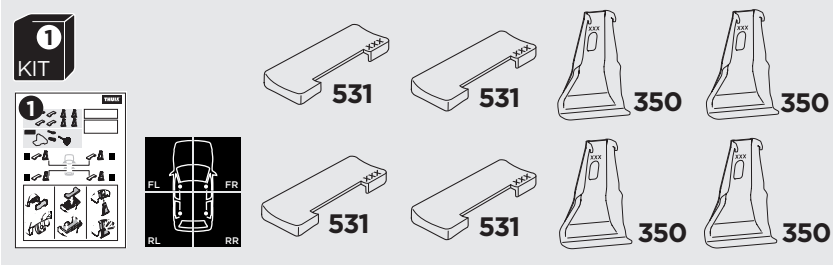

1

Kit 145177

FORD F-150, 4-dr Crew Cab, 15-
FORD F-150, 4-dr Super Cab, 15-

ISO 11154-E

THULE WingBar Evo	THULE WingBar Edge	THULE WingBar	THULE SquareBar	Evo X (scale)	Edge X (scale)
FORD F-150, 4-dr Crew Cab, 15-				66	N/A
FORD F-150, 4-dr Super Cab, 15-				66	N/A

THULE ProBar	THULE SlideBar	X (mm/inch)
FORD F-150, 4-dr Crew Cab, 15-		1331 mm / 52 3/8"
FORD F-150, 4-dr Super Cab, 15-		1331 mm / 52 3/8"

THULE WingBar Evo	THULE WingBar Edge	THULE WingBar	THULE SquareBar	Evo Y (scale)	Edge Y (scale)
FORD F-150, 4-dr Crew Cab, 15-				63.5	N/A
FORD F-150, 4-dr Super Cab, 15-				63.5	N/A

THULE ProBar	THULE SlideBar	Y (mm/inch)
FORD F-150, 4-dr Crew Cab, 15-		1326 mm / 52 1/4"
FORD F-150, 4-dr Super Cab, 15-		1326 mm / 52 1/4"

	W (mm/inch)	Z (mm/inch)
FORD F-150, 4-dr Crew Cab, 15-	760 mm / 29 7/8"	340 mm / 13 3/8"
FORD F-150, 4-dr Super Cab, 15-	760 mm / 29 7/8"	340 mm / 13 3/8"