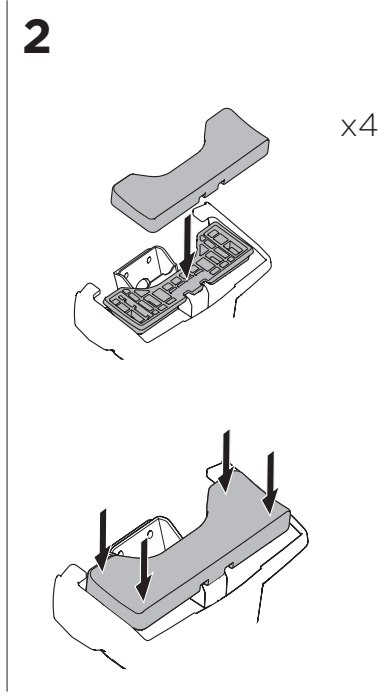

1

Kit 145177

FORD F-150, 4-dr Crew Cab, 15-
FORD F-150, 4-dr Super Cab, 15-

ISO 11154-E

THULE WingBar Evo	THULE WingBar Edge	THULE WingBar	THULE SquareBar	Evo X (scale)	Edge X (scale)
FORD F-150, 4-dr Crew Cab, 15-				66	N/A
FORD F-150, 4-dr Super Cab, 15-				66	N/A

THULE ProBar	THULE SlideBar	X (mm/inch)
FORD F-150, 4-dr Crew Cab, 15-		1331 mm / 52 3/8"
FORD F-150, 4-dr Super Cab, 15-		1331 mm / 52 3/8"

THULE WingBar Evo	THULE WingBar Edge	THULE WingBar	THULE SquareBar	Evo Y (scale)	Edge Y (scale)
FORD F-150, 4-dr Crew Cab, 15-				63.5	N/A
FORD F-150, 4-dr Super Cab, 15-				63.5	N/A

THULE ProBar	THULE SlideBar	Y (mm/inch)
FORD F-150, 4-dr Crew Cab, 15-		1326 mm / 52 1/4"
FORD F-150, 4-dr Super Cab, 15-		1326 mm / 52 1/4"

	W (mm/inch)	Z (mm/inch)
FORD F-150, 4-dr Crew Cab, 15-	760 mm / 29 7/8"	340 mm / 13 3/8"
FORD F-150, 4-dr Super Cab, 15-	760 mm / 29 7/8"	340 mm / 13 3/8"