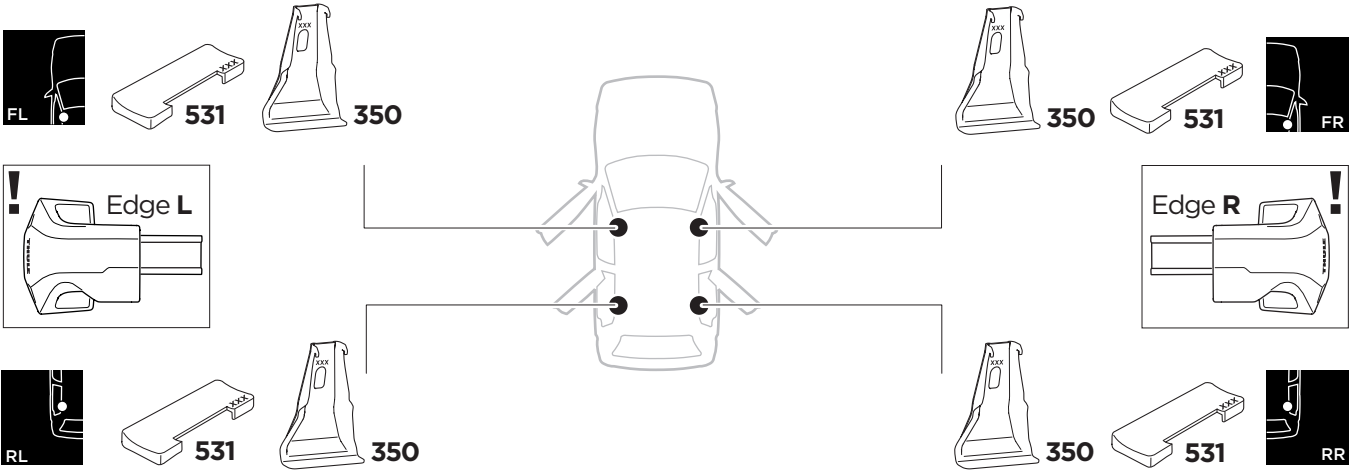

1

Kit 145177

FORD F-150, 4-dr Crew Cab, 15-
FORD F-150, 4-dr Super Cab, 15-

ISO 11154-E

THULE WingBar Evo	THULE WingBar Edge	THULE WingBar	THULE SquareBar	Evo X (scale)	Edge X (scale)
FORD F-150, 4-dr Crew Cab, 15-				66	N/A
FORD F-150, 4-dr Super Cab, 15-				66	N/A

THULE ProBar	THULE SlideBar	X (mm/inch)
FORD F-150, 4-dr Crew Cab, 15-		1331 mm / 52 3/8"
FORD F-150, 4-dr Super Cab, 15-		1331 mm / 52 3/8"

THULE WingBar Evo	THULE WingBar Edge	THULE WingBar	THULE SquareBar	Evo Y (scale)	Edge Y (scale)
FORD F-150, 4-dr Crew Cab, 15-				63.5	N/A
FORD F-150, 4-dr Super Cab, 15-				63.5	N/A

THULE ProBar	THULE SlideBar	Y (mm/inch)
FORD F-150, 4-dr Crew Cab, 15-		1326 mm / 52 1/4"
FORD F-150, 4-dr Super Cab, 15-		1326 mm / 52 1/4"

	W (mm/inch)	Z (mm/inch)
FORD F-150, 4-dr Crew Cab, 15-	760 mm / 29 7/8"	340 mm / 13 3/8"
FORD F-150, 4-dr Super Cab, 15-	760 mm / 29 7/8"	340 mm / 13 3/8"