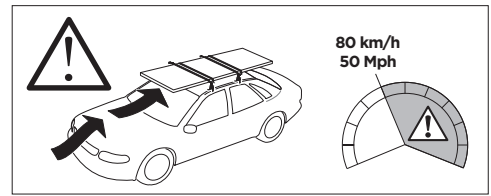

1

Kit 145177

FORD F-150, 4-dr Crew Cab, 15-
FORD F-150, 4-dr Super Cab, 15-

ISO 11154-E

THULE WingBar Evo	THULE WingBar Edge	THULE WingBar	THULE SquareBar	Evo X (scale)	Edge X (scale)
FORD F-150, 4-dr Crew Cab, 15-				66	N/A
FORD F-150, 4-dr Super Cab, 15-				66	N/A

THULE ProBar	THULE SlideBar	X (mm/inch)
FORD F-150, 4-dr Crew Cab, 15-		1331 mm / 52 3/8"
FORD F-150, 4-dr Super Cab, 15-		1331 mm / 52 3/8"

THULE WingBar Evo	THULE WingBar Edge	THULE WingBar	THULE SquareBar	Evo Y (scale)	Edge Y (scale)
FORD F-150, 4-dr Crew Cab, 15-				63.5	N/A
FORD F-150, 4-dr Super Cab, 15-				63.5	N/A

THULE ProBar	THULE SlideBar	Y (mm/inch)
FORD F-150, 4-dr Crew Cab, 15-		1326 mm / 52 1/4"
FORD F-150, 4-dr Super Cab, 15-		1326 mm / 52 1/4"

	W (mm/inch)	Z (mm/inch)
FORD F-150, 4-dr Crew Cab, 15-	760 mm / 29 7/8"	340 mm / 13 3/8"
FORD F-150, 4-dr Super Cab, 15-	760 mm / 29 7/8"	340 mm / 13 3/8"