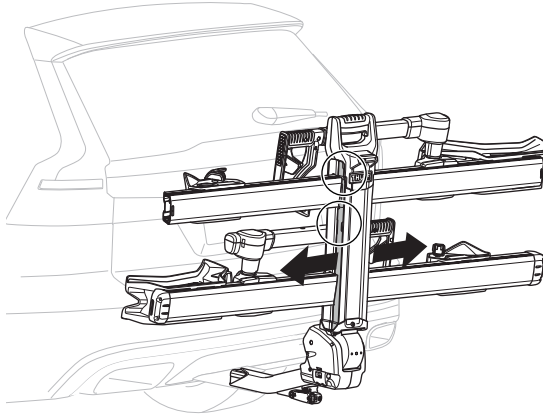

➤ Instructions

Thule lights and license plate kit 903670

i

x 1

1

A

B

x 4