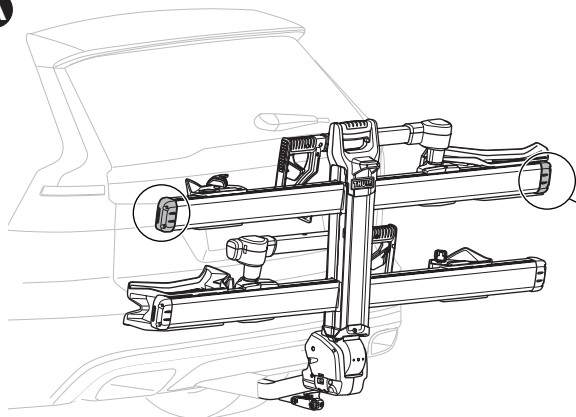

➤ Instructions

Thule lights and license plate kit 903670

i

x 1

1

A

B

x 4