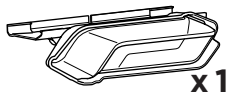

➤ Instructions

Thule lights and license plate kit 903670

i

x 1

1

A

B

x 4

C

A

B

2

3

x 2

A

B