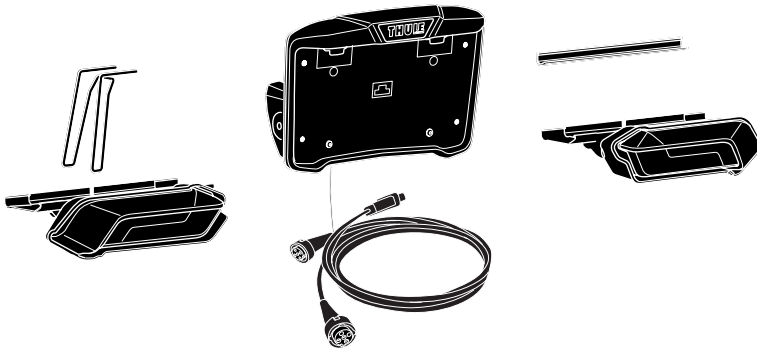

➤ Instructions

Thule lights and license plate kit 903670

i

x 1

1

A

B

x 4