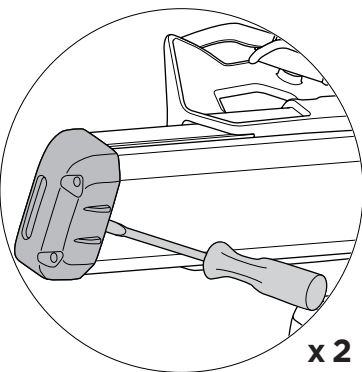

➤ Instructions

Thule lights and license plate kit 903670

i

x 1

1

A

B

x 4