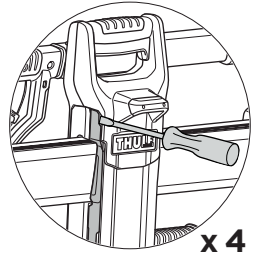

➤ Instructions

Thule lights and license plate kit 903670

i

x 1

1

A

B

x 4