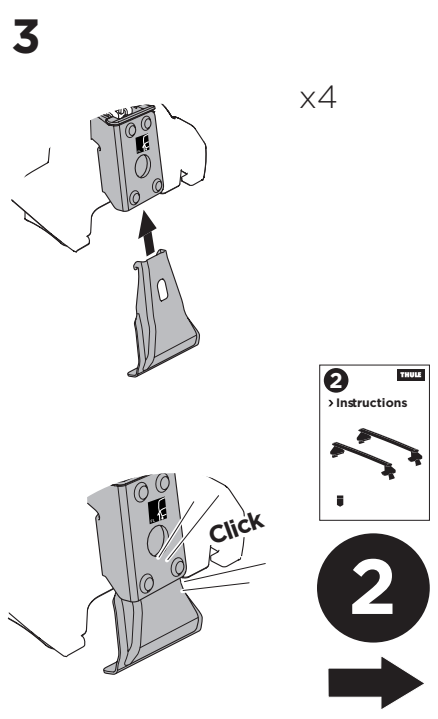

## Kit 145045

CITROËN C3 (SX/SY), 5-dr Hatchback, 17-24

ISO 11154-E

5565617001

Bring your life  
thule.com

THULE WingBar Evo	THULE WingBar Edge	THULE WingBar	THULE SquareBar Evo	<b>Evo X (scale)</b>	<b>Edge X (scale)</b>
<b>CITROËN C3 (SX/SY), 5-dr Hatchback, 17-24</b>				<b>35</b>	<b>I</b>
THULE ProBar Evo	THULE SlideBar Evo				<b>X (mm/inch)</b>
<b>CITROËN C3 (SX/SY), 5-dr Hatchback, 17-24</b>				<b>1001 mm / 39 3/8"</b>	

THULE WingBar Evo	THULE WingBar Edge	THULE WingBar	THULE SquareBar Evo	<b>Evo Y (scale)</b>	<b>Edge Y (scale)</b>
<b>CITROËN C3 (SX/SY), 5-dr Hatchback, 17-24</b>				<b>31</b>	<b>Q</b>
THULE ProBar Evo	THULE SlideBar Evo				<b>Y (mm/inch)</b>
<b>CITROËN C3 (SX/SY), 5-dr Hatchback, 17-24</b>				<b>961 mm / 37 7/8"</b>	

	<b>W (mm/inch)</b>	<b>Z (mm/inch)</b>
<b>CITROËN C3 (SX/SY), 5-dr Hatchback, 17-24</b>	<b>725 mm / 28 1/2"</b>	<b>260 mm / 10 1/4"</b>