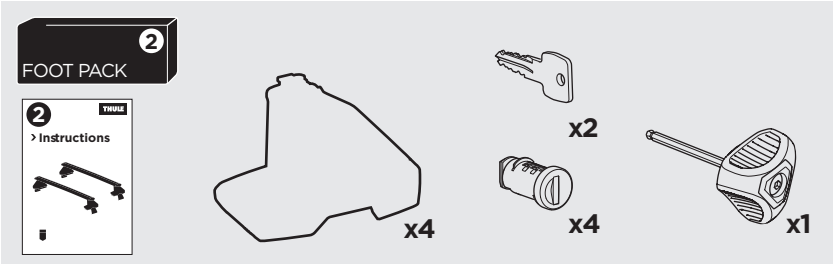

## Kit 145045

CITROËN C3 (SX/SY), 5-dr Hatchback, 17-24

ISO 11154-E

5565617001

Bring your life  
thule.com

THULE WingBar Evo	THULE WingBar Edge	THULE WingBar	THULE SquareBar Evo	<b>Evo X (scale)</b>	<b>Edge X (scale)</b>
<b>CITROËN C3 (SX/SY), 5-dr Hatchback, 17-24</b>				<b>35</b>	<b>I</b>
THULE ProBar Evo	THULE SlideBar Evo				<b>X (mm/inch)</b>
<b>CITROËN C3 (SX/SY), 5-dr Hatchback, 17-24</b>				<b>1001 mm / 39 3/8"</b>	

THULE WingBar Evo	THULE WingBar Edge	THULE WingBar	THULE SquareBar Evo	<b>Evo Y (scale)</b>	<b>Edge Y (scale)</b>
<b>CITROËN C3 (SX/SY), 5-dr Hatchback, 17-24</b>				<b>31</b>	<b>Q</b>
THULE ProBar Evo	THULE SlideBar Evo				<b>Y (mm/inch)</b>
<b>CITROËN C3 (SX/SY), 5-dr Hatchback, 17-24</b>				<b>961 mm / 37 7/8"</b>	

	<b>W (mm/inch)</b>	<b>Z (mm/inch)</b>
<b>CITROËN C3 (SX/SY), 5-dr Hatchback, 17-24</b>	<b>725 mm / 28 1/2"</b>	<b>260 mm / 10 1/4"</b>