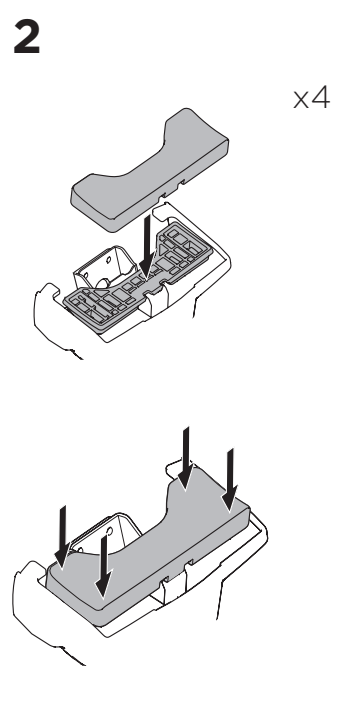

## Kit 145045

CITROËN C3 (SX/SY), 5-dr Hatchback, 17-24

ISO 11154-E

5565617001

Bring your life  
thule.com

THULE WingBar Evo	THULE WingBar Edge	THULE WingBar	THULE SquareBar Evo	<b>Evo X (scale)</b>	<b>Edge X (scale)</b>
<b>CITROËN C3 (SX/SY), 5-dr Hatchback, 17-24</b>				<b>35</b>	<b>I</b>
THULE ProBar Evo	THULE SlideBar Evo				<b>X (mm/inch)</b>
<b>CITROËN C3 (SX/SY), 5-dr Hatchback, 17-24</b>				<b>1001 mm / 39 3/8"</b>	

THULE WingBar Evo	THULE WingBar Edge	THULE WingBar	THULE SquareBar Evo	<b>Evo Y (scale)</b>	<b>Edge Y (scale)</b>
<b>CITROËN C3 (SX/SY), 5-dr Hatchback, 17-24</b>				<b>31</b>	<b>Q</b>
THULE ProBar Evo	THULE SlideBar Evo				<b>Y (mm/inch)</b>
<b>CITROËN C3 (SX/SY), 5-dr Hatchback, 17-24</b>				<b>961 mm / 37 7/8"</b>	

	<b>W (mm/inch)</b>	<b>Z (mm/inch)</b>
<b>CITROËN C3 (SX/SY), 5-dr Hatchback, 17-24</b>	<b>725 mm / 28 1/2"</b>	<b>260 mm / 10 1/4"</b>