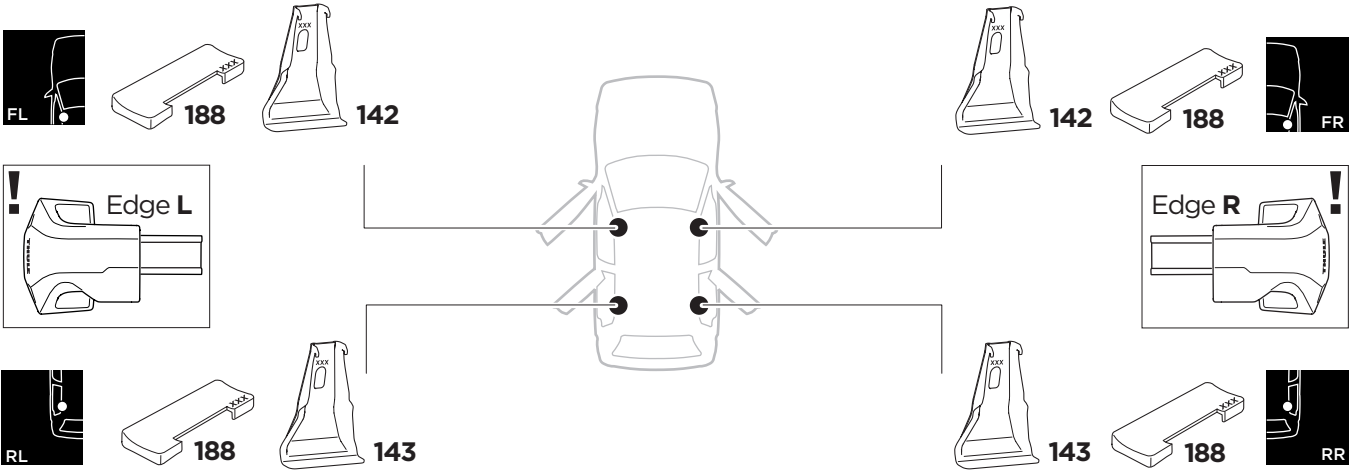

## Kit 145045

CITROËN C3 (SX/SY), 5-dr Hatchback, 17-24

ISO 11154-E

5565617001

Bring your life  
thule.com

THULE WingBar Evo	THULE WingBar Edge	THULE WingBar	THULE SquareBar Evo	<b>Evo X (scale)</b>	<b>Edge X (scale)</b>
<b>CITROËN C3 (SX/SY), 5-dr Hatchback, 17-24</b>				<b>35</b>	<b>I</b>
THULE ProBar Evo	THULE SlideBar Evo				<b>X (mm/inch)</b>
<b>CITROËN C3 (SX/SY), 5-dr Hatchback, 17-24</b>				<b>1001 mm / 39 3/8"</b>	

THULE WingBar Evo	THULE WingBar Edge	THULE WingBar	THULE SquareBar Evo	<b>Evo Y (scale)</b>	<b>Edge Y (scale)</b>
<b>CITROËN C3 (SX/SY), 5-dr Hatchback, 17-24</b>				<b>31</b>	<b>Q</b>
THULE ProBar Evo	THULE SlideBar Evo				<b>Y (mm/inch)</b>
<b>CITROËN C3 (SX/SY), 5-dr Hatchback, 17-24</b>				<b>961 mm / 37 7/8"</b>	

	<b>W (mm/inch)</b>	<b>Z (mm/inch)</b>
<b>CITROËN C3 (SX/SY), 5-dr Hatchback, 17-24</b>	<b>725 mm / 28 1/2"</b>	<b>260 mm / 10 1/4"</b>