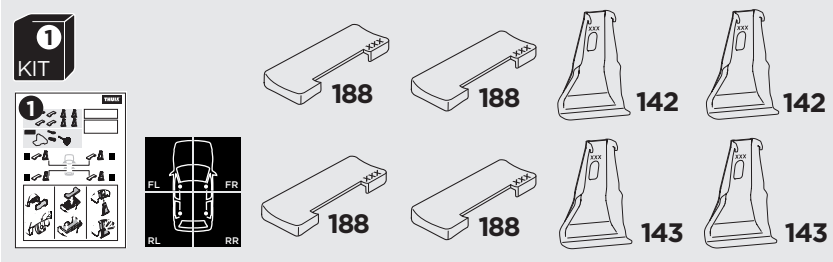

## Kit 145045

CITROËN C3 (SX/SY), 5-dr Hatchback, 17-24

ISO 11154-E

5565617001

Bring your life  
thule.com

THULE WingBar Evo	THULE WingBar Edge	THULE WingBar	THULE SquareBar Evo	<b>Evo X (scale)</b>	<b>Edge X (scale)</b>
<b>CITROËN C3 (SX/SY), 5-dr Hatchback, 17-24</b>				<b>35</b>	<b>I</b>
THULE ProBar Evo	THULE SlideBar Evo				<b>X (mm/inch)</b>
<b>CITROËN C3 (SX/SY), 5-dr Hatchback, 17-24</b>				<b>1001 mm / 39 3/8"</b>	

THULE WingBar Evo	THULE WingBar Edge	THULE WingBar	THULE SquareBar Evo	<b>Evo Y (scale)</b>	<b>Edge Y (scale)</b>
<b>CITROËN C3 (SX/SY), 5-dr Hatchback, 17-24</b>				<b>31</b>	<b>Q</b>
THULE ProBar Evo	THULE SlideBar Evo				<b>Y (mm/inch)</b>
<b>CITROËN C3 (SX/SY), 5-dr Hatchback, 17-24</b>				<b>961 mm / 37 7/8"</b>	

	<b>W (mm/inch)</b>	<b>Z (mm/inch)</b>
<b>CITROËN C3 (SX/SY), 5-dr Hatchback, 17-24</b>	<b>725 mm / 28 1/2"</b>	<b>260 mm / 10 1/4"</b>