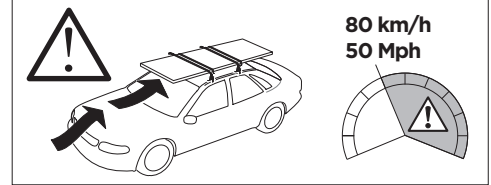

## Kit 145045

CITROËN C3 (SX/SY), 5-dr Hatchback, 17-24

ISO 11154-E

5565617001

Bring your life  
thule.com

THULE WingBar Evo	THULE WingBar Edge	THULE WingBar	THULE SquareBar Evo	<b>Evo X (scale)</b>	<b>Edge X (scale)</b>
<b>CITROËN C3 (SX/SY), 5-dr Hatchback, 17-24</b>				<b>35</b>	<b>I</b>
THULE ProBar Evo	THULE SlideBar Evo				<b>X (mm/inch)</b>
<b>CITROËN C3 (SX/SY), 5-dr Hatchback, 17-24</b>				<b>1001 mm / 39 3/8"</b>	