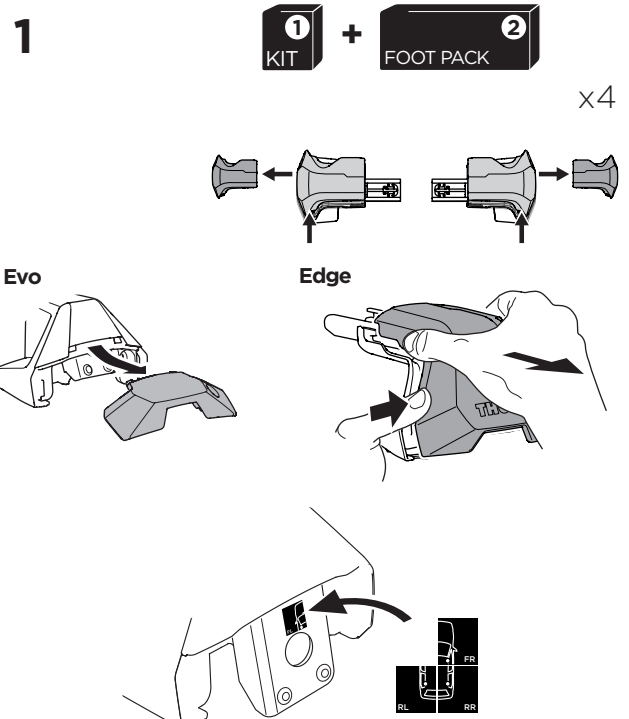

## Kit 145045

CITROËN C3 (SX/SY), 5-dr Hatchback, 17-24

ISO 11154-E

5565617001

Bring your life  
thule.com

THULE WingBar Evo	THULE WingBar Edge	THULE WingBar	THULE SquareBar Evo	<b>Evo X (scale)</b>	<b>Edge X (scale)</b>
<b>CITROËN C3 (SX/SY), 5-dr Hatchback, 17-24</b>				<b>35</b>	<b>I</b>
THULE ProBar Evo	THULE SlideBar Evo				<b>X (mm/inch)</b>
<b>CITROËN C3 (SX/SY), 5-dr Hatchback, 17-24</b>				<b>1001 mm / 39 3/8"</b>	

THULE WingBar Evo	THULE WingBar Edge	THULE WingBar	THULE SquareBar Evo	<b>Evo Y (scale)</b>	<b>Edge Y (scale)</b>
<b>CITROËN C3 (SX/SY), 5-dr Hatchback, 17-24</b>				<b>31</b>	<b>Q</b>
THULE ProBar Evo	THULE SlideBar Evo				<b>Y (mm/inch)</b>
<b>CITROËN C3 (SX/SY), 5-dr Hatchback, 17-24</b>				<b>961 mm / 37 7/8"</b>	

	<b>W (mm/inch)</b>	<b>Z (mm/inch)</b>
<b>CITROËN C3 (SX/SY), 5-dr Hatchback, 17-24</b>	<b>725 mm / 28 1/2"</b>	<b>260 mm / 10 1/4"</b>