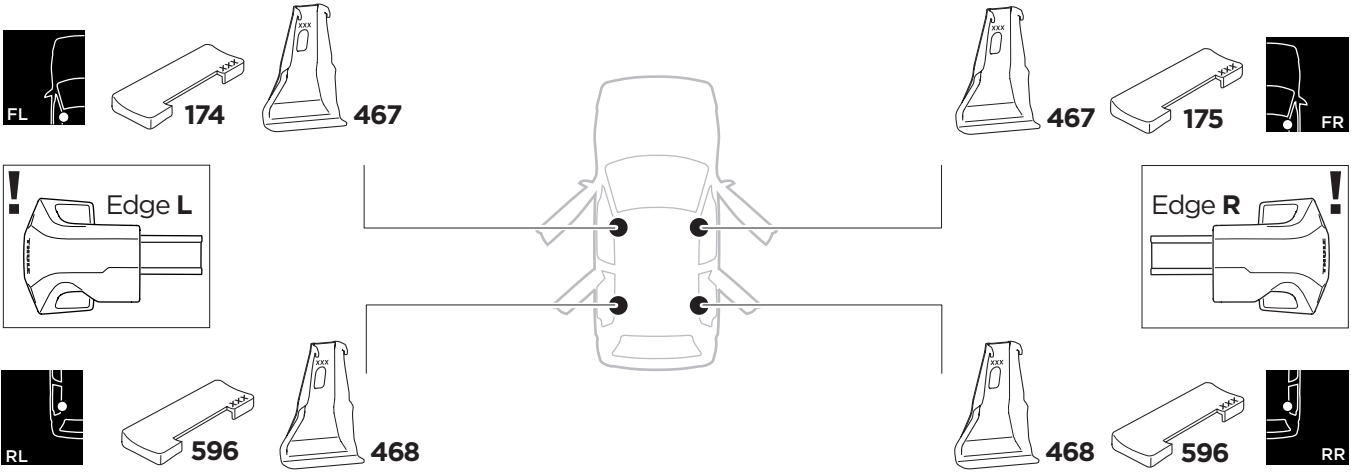

1

Kit 145269

CUPRA León, 5-dr Hatchback, 20-
SEAT León, 5-dr Hatchback, 20-

ISO 11154-E

THULE WingBar Evo	THULE WingBar Edge	THULE WingBar	THULE SquareBar Evo	Evo X (scale)	Edge X (scale)
CUPRA León, 5-dr Hatchback, 20-				43	K
SEAT León, 5-dr Hatchback, 20-				43	K

THULE ProBar Evo	THULE SlideBar Evo			X (mm/inch)	
CUPRA León, 5-dr Hatchback, 20-				1081 mm / 42 1/2"	
SEAT León, 5-dr Hatchback, 20-				1081 mm / 42 1/2"	

THULE WingBar Evo	THULE WingBar Edge	THULE WingBar	THULE SquareBar Evo	Evo Y (scale)	Edge Y (scale)
CUPRA León, 5-dr Hatchback, 20-				32,5	N
SEAT León, 5-dr Hatchback, 20-				32,5	N

THULE ProBar Evo	THULE SlideBar Evo			Y (mm/inch)	
CUPRA León, 5-dr Hatchback, 20-				976 mm / 38 3/8"	
SEAT León, 5-dr Hatchback, 20-				976 mm / 38 3/8"	

	W (mm/inch)	Z (mm/inch)
CUPRA León, 5-dr Hatchback, 20-	752 mm / 29 5/8"	215 mm / 8 1/2"
SEAT León, 5-dr Hatchback, 20-	752 mm / 29 5/8"	215 mm / 8 1/2"