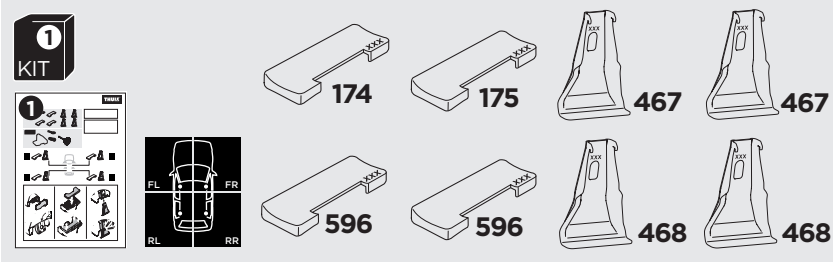

1

Kit 145269

CUPRA León, 5-dr Hatchback, 20-
SEAT León, 5-dr Hatchback, 20-

ISO 11154-E

THULE WingBar Evo	THULE WingBar Edge	THULE WingBar	THULE SquareBar Evo	Evo X (scale)	Edge X (scale)
CUPRA León, 5-dr Hatchback, 20-				43	K
SEAT León, 5-dr Hatchback, 20-				43	K

THULE ProBar Evo	THULE SlideBar Evo			X (mm/inch)	
CUPRA León, 5-dr Hatchback, 20-				1081 mm / 42 1/2"	
SEAT León, 5-dr Hatchback, 20-				1081 mm / 42 1/2"	

THULE WingBar Evo	THULE WingBar Edge	THULE WingBar	THULE SquareBar Evo	Evo Y (scale)	Edge Y (scale)
CUPRA León, 5-dr Hatchback, 20-				32,5	N
SEAT León, 5-dr Hatchback, 20-				32,5	N

THULE ProBar Evo	THULE SlideBar Evo			Y (mm/inch)	
CUPRA León, 5-dr Hatchback, 20-				976 mm / 38 3/8"	
SEAT León, 5-dr Hatchback, 20-				976 mm / 38 3/8"	

	W (mm/inch)	Z (mm/inch)
CUPRA León, 5-dr Hatchback, 20-	752 mm / 29 5/8"	215 mm / 8 1/2"
SEAT León, 5-dr Hatchback, 20-	752 mm / 29 5/8"	215 mm / 8 1/2"