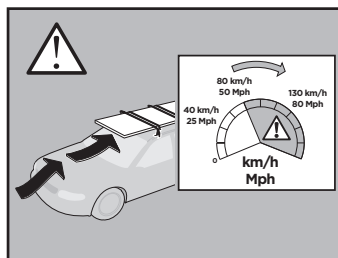

# > Instructions

FORD Transit, 4-dr Van, 15-

This kit is only for vehicles with fixpoint mounting.

	+		5 kg 11 lbs	=	<b>Max.</b> 100 kg / 220 lbs
	+		9 kg 20 lbs	=	<b>Max.</b> 150 kg / 330 lbs
	+		12 kg 26 lbs	=	<b>Max.</b> 200 kg / 440 lbs