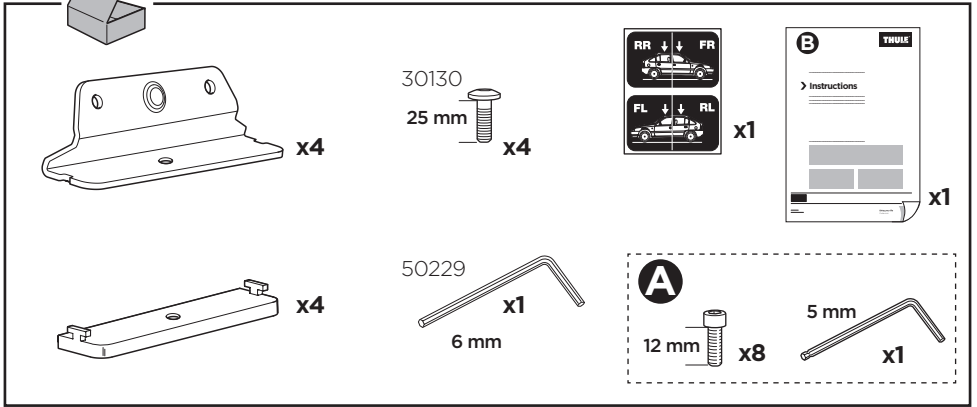

# > Instructions

FORD Transit, 4-dr Van, 15-

This kit is only for vehicles with fixpoint mounting.

	+		5 kg 11 lbs	=	<b>Max.</b> 100 kg / 220 lbs
	+		9 kg 20 lbs	=	<b>Max.</b> 150 kg / 330 lbs
	+		12 kg 26 lbs	=	<b>Max.</b> 200 kg / 440 lbs

ISO 11154-E

183138

C.20150406  
509-3138-02

Bring your life  
thule.com

**3**

25 mm  x4

**A**

**B**