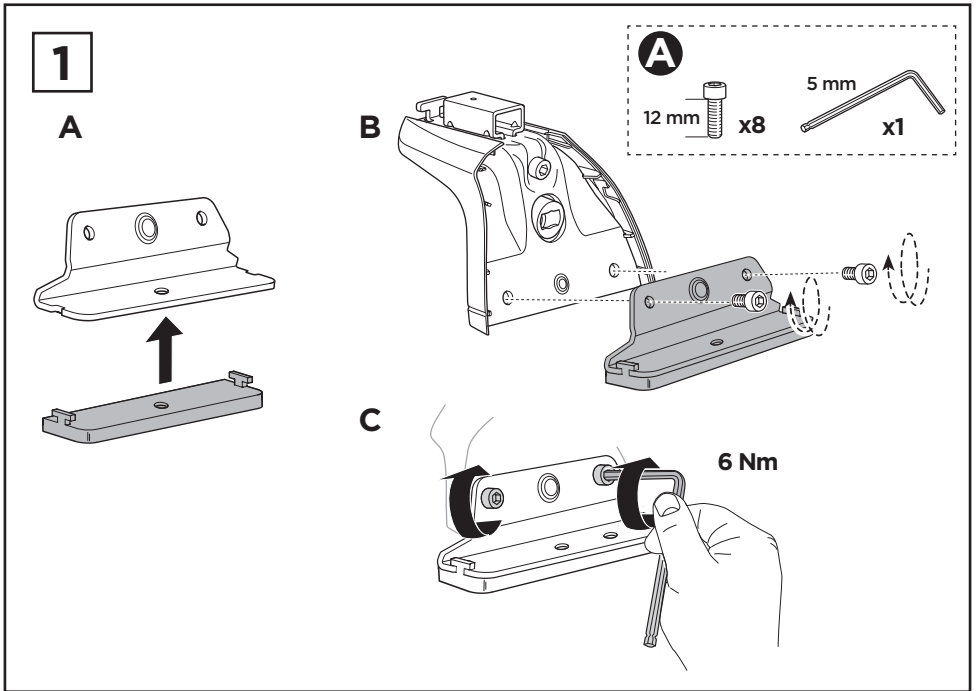

# > Instructions

FORD Transit, 4-dr Van, 15-

This kit is only for vehicles with fixpoint mounting.

	+		5 kg 11 lbs	=	<b>Max.</b> 100 kg / 220 lbs
	+		9 kg 20 lbs	=	<b>Max.</b> 150 kg / 330 lbs
	+		12 kg 26 lbs	=	<b>Max.</b> 200 kg / 440 lbs

ISO 11154-E

183138

C.20150406  
509-3138-02

Bring your life  
thule.com

**3**

25 mm  x4

**A**

**B**