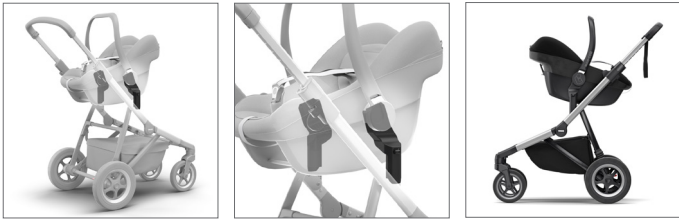

THULE SLEEK CAR SEAT ADAPTER
FOR MAXI-COSI®

Thule Sleek Car Seat Adapter for Maxi-Cosi®

Go from car to stroller with an adapter that lets you quickly and easily attach an infant car seat to your Thule Sleek stroller.

- 1. Easy click-in installation and removal
- 2. Compatible with Thule Sleek

1

MODEL NUMBER

11000300

UPC / EAN CODE

091021556164

AVAILABLE

Now

CATEGORY

Active with Kids

COMPATIBILITY CHART

CAR SEAT ADAPTER	BRAND	MODEL
11000300 Thule Sleek Car Seat Adapter	BeSafe®	iZi GO Modular
		iZi GO X1
	Britax	Baby-Safe 3
	Cybex	Aton Basic CBX
		Aton
		Aton 2
		Aton 4
		Aton 5
		Aton M
		Aton M i-Size
		Aton Q
		Aton S2
		Cloud Q
	Maxi-Cosi®	CabrioFix
		Citi
		Mico AP 2.0
		Mico 30
		Mico Max 30
		Mico NXT
		Pebble
		Pebble plus
	Rock i-size	
	Nuna®	Pipa
		Pipa Lite
		Pipa Lite RX
		Pipa Next