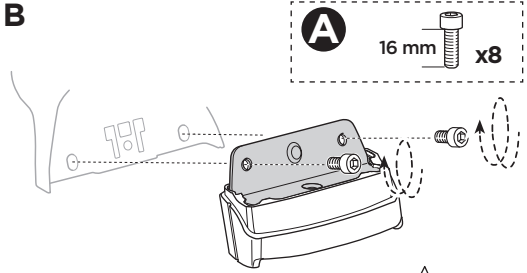

2

A

B

EN Only a few turns
DE Nur wenige Umdrehungen
FR Quelques tours uniquement
NL Slechts enkele slagen
IT Solo qualche giro
ES Sólo algunas vueltas
PT Noções básicas
SV Endast några varv
DK Kun nogle få omgange
NE Bare noen få omdreinger
FI Vain muutama kierros
ET Ainult mõni pööre
LV Tikai dažī apgriezieni
LT Tik keli pasukimai
PL Wystarczy kilka obrotów
RU Только несколько оборотов

UK Лише декілька обертів
BG Само няколко завъртания
CS Pouze několik otáček
SK Len niekoľko otáčok
SL Le nekaj obratov
HR/BiH Samo nekoliko okreta
RO Doar câteva rotiri
HU Csak néhány fordítás
EL Μόνο λίγες περιστροφές
TR Yalnızca birkaç tur

بعض دورات فقط **AR**
רק מספר סיבובים **HE**

ZH 仅几圈
JA 2～3回転のみ
KO 몇 번만 돌리면 됨
TH เพียงสองสามรอบ

3

x1