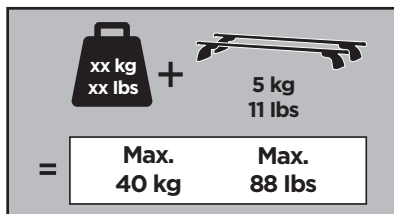

# > Instructions

**SUZUKI Swift**, 3-dr Hatchback, 10-17

**SUZUKI Swift**, 5-dr Hatchback, 10-17

This kit is only for vehicles with fixpoint mounting.

ISO 11154-E

183095

C.20180102  
509-3095-04

Bring your life