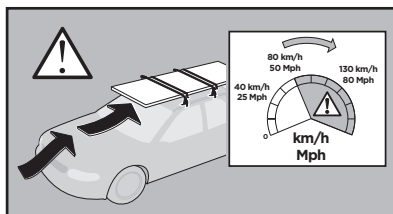

# > Instructions

**SUZUKI Swift**, 3-dr Hatchback, 10-17

**SUZUKI Swift**, 5-dr Hatchback, 10-17

This kit is only for vehicles with fixpoint mounting.

ISO 11154-E

183095

C.20180102  
509-3095-04

Bring your life