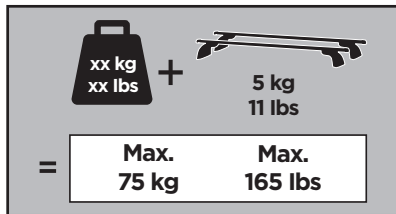

Thule XT Kit 3074

> Instructions

TOYOTA Land Cruiser 200, 5-dr SUV, 08-

This kit is only for vehicles with fixpoint mounting.

ISO 11154-E

183074

C.20130604
509-3074-01

Bring your life
thule.com