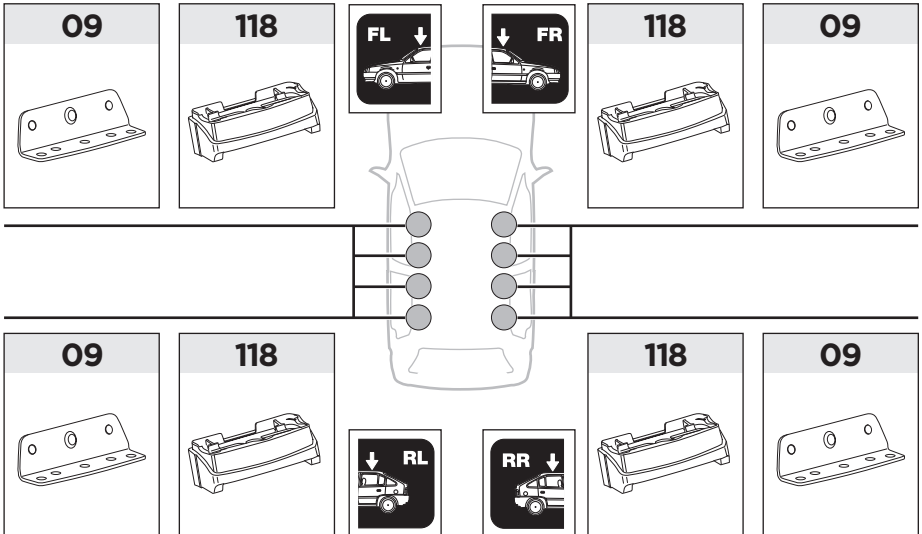

◀ 09 x4

◀ 118 x4

x1

x1

50947

1