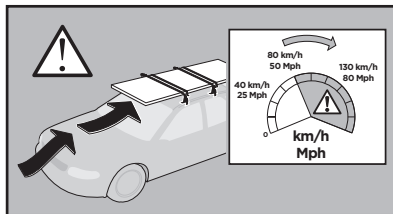

Thule XT Kit 3074

> Instructions

TOYOTA Land Cruiser 200, 5-dr SUV, 08-

This kit is only for vehicles with fixpoint mounting.

ISO 11154-E

183074

C.20130604
509-3074-01

Bring your life
thule.com