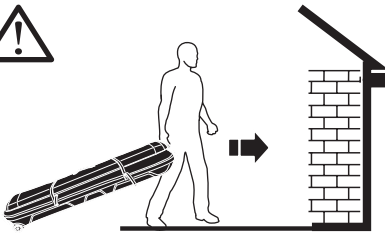

i

**12.7 kgs
28 lbs**

**MAX 19.1 kgs
42 lbs**

Check your bike : A.2

Not ok

2.

➤ Packing Guide

Thule RoundTrip Road