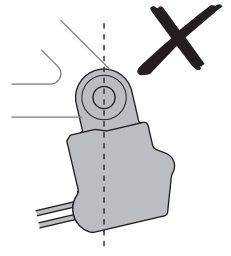

Thule Sweden AB
Borggatan 5
335 73 Hillerstorp, Sweden
info@thule.com
www.thule.com