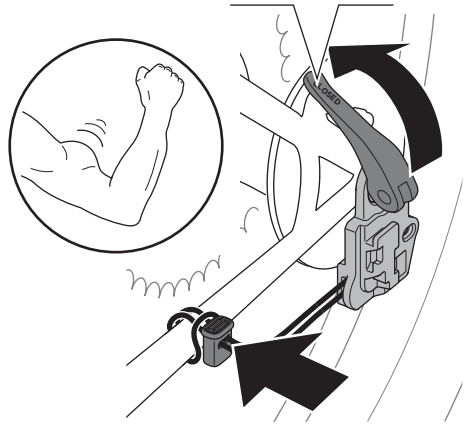

A

B

C

Thule QR Skewer Axle

D

E

"CLOSED"

i Thule Drop Out spacer
10mm