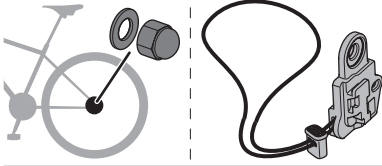

➤ Instructions

Thule ezHitch

Thule Axle Mount ezHitch™ Plate
with Quick Release Skewer:
#20201525

Thule Axle Mount ezHitch™ Plate:
#20201526

Fixed Axle

 Thule Internal Hitch Adapter

thule.com

Thru Axle