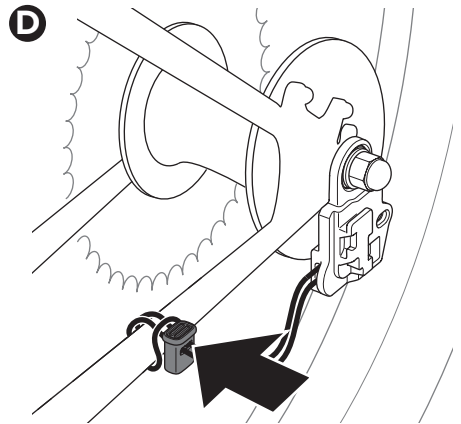

➤ Instructions

Thule ezHitch

Thule Axle Mount ezHitch™ Plate
with Quick Release Skewer:
#20201525

Thule Axle Mount ezHitch™ Plate:
#20201526

Fixed Axle

 Thule Internal Hitch Adapter

thule.com

Thru Axle