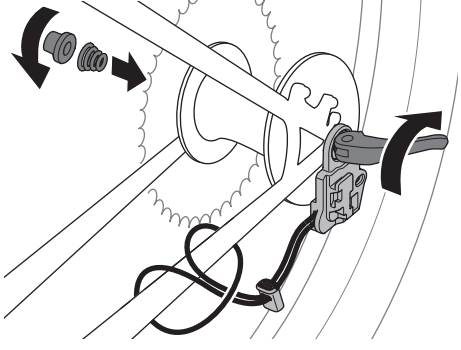

A

B

C

Thule QR Skewer Axle

D

E

"CLOSED"

i Thule Drop Out spacer
10mm