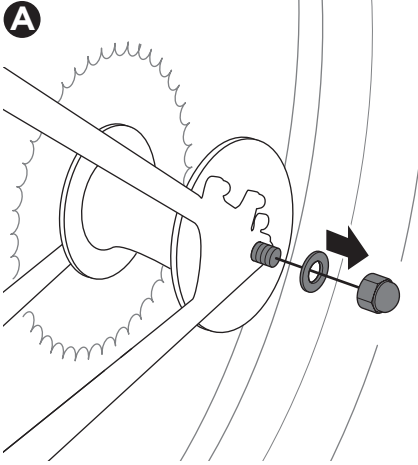

➤ Instructions

Thule ezHitch

Thule Axle Mount ezHitch™ Plate
with Quick Release Skewer:
#20201525

Thule Axle Mount ezHitch™ Plate:
#20201526

Fixed Axle

 Thule Internal Hitch Adapter

thule.com

Thru Axle

Thule Thru Axle

A

B

C

D

E

F

Quick Release Axle

A

B

C

Thule QR Skewer Axle

D

E

"CLOSED"

i Thule Drop Out spacer
10mm