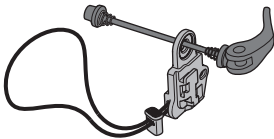

➤ Instructions

Thule ezHitch

Thule Axle Mount ezHitch™ Plate
with Quick Release Skewer:
#20201525

Thule Axle Mount ezHitch™ Plate:
#20201526

Fixed Axle

 Thule Internal Hitch Adapter

thule.com

Thru Axle