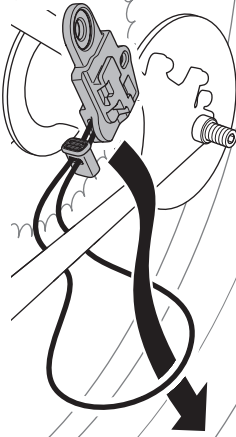

➤ Instructions

Thule ezHitch

Thule Axle Mount ezHitch™ Plate
with Quick Release Skewer:
#20201525

Thule Axle Mount ezHitch™ Plate:
#20201526

Fixed Axle

 Thule Internal Hitch Adapter

thule.com

Thru Axle

Thule Thru Axle

A

B

C

D

E

F

Quick Release Axle