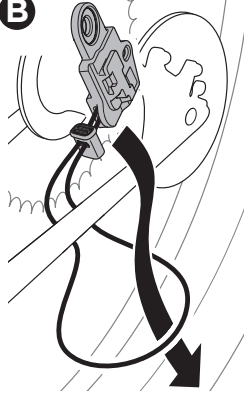

Quick Release Axle

A

B

C

Thule QR Skewer Axle

D

E

"CLOSED"

i Thule Drop Out spacer
10mm

thule.com

Thule Sweden AB
Borggatan 5
335 73 Hillerstorp, Sweden
info@thule.com
www.thule.com