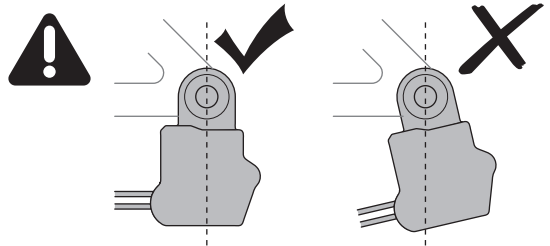

➤ Instructions

Thule ezHitch

Thule Axle Mount ezHitch™ Plate
with Quick Release Skewer:
#20201525

Thule Axle Mount ezHitch™ Plate:
#20201526

Fixed Axle

 Thule Internal Hitch Adapter

thule.com

Thru Axle