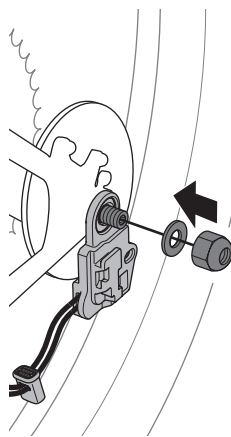

➤ Instructions

Thule ezHitch

Thule Axle Mount ezHitch™ Plate
with Quick Release Skewer:
#20201525

Thule Axle Mount ezHitch™ Plate:
#20201526

Fixed Axle

 Thule Internal Hitch Adapter

thule.com

Thru Axle

Thule Thru Axle

A

B

C

D

E

F

Quick Release Axle

A

B

C

Thule QR Skewer Axle

D

E

"CLOSED"

i Thule Drop Out spacer
10mm