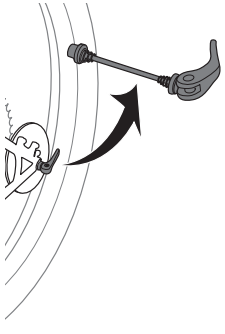

➤ Instructions

Thule ezHitch

Thule Axle Mount ezHitch™ Plate
with Quick Release Skewer:
#20201525

Thule Axle Mount ezHitch™ Plate:
#20201526

Fixed Axle

 Thule Internal Hitch Adapter

thule.com

Thru Axle

Thule Thru Axle

A

B

C

D

E

F

Quick Release Axle

A

B

C

Thule QR Skewer Axle

D

E

"CLOSED"

i Thule Drop Out spacer
10mm