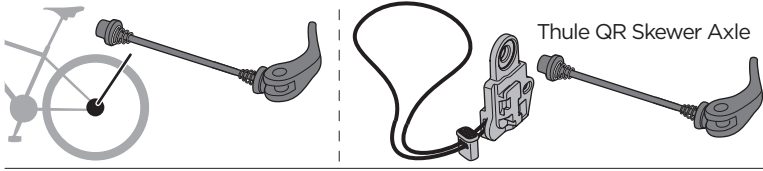

➤ Instructions

Thule ezHitch

Thule Axle Mount ezHitch™ Plate
with Quick Release Skewer:
#20201525

Thule Axle Mount ezHitch™ Plate:
#20201526

Fixed Axle

 Thule Internal Hitch Adapter

thule.com

Thru Axle

Thule Thru Axle

A

B

C

D

E

F

Quick Release Axle