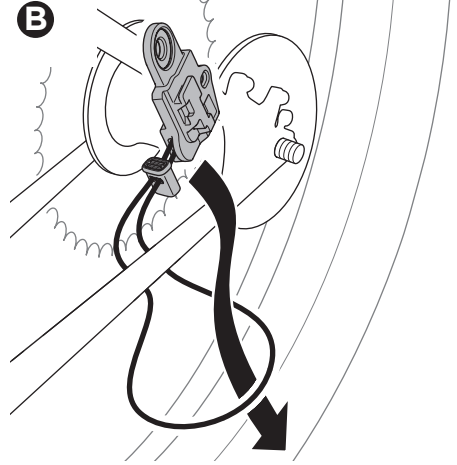

➤ Instructions

Thule ezHitch

Thule Axle Mount ezHitch™ Plate
with Quick Release Skewer:
#20201525

Thule Axle Mount ezHitch™ Plate:
#20201526

Fixed Axle

 Thule Internal Hitch Adapter

thule.com

Thru Axle