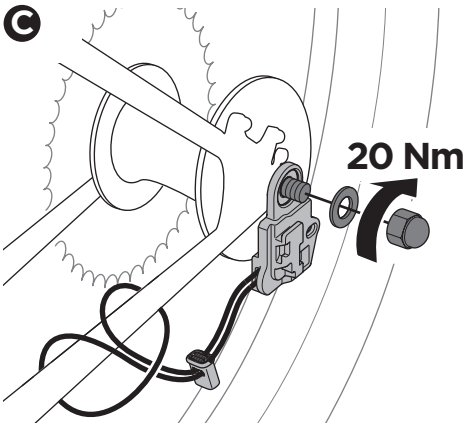

➤ Instructions

Thule ezHitch

Thule Axle Mount ezHitch™ Plate
with Quick Release Skewer:
#20201525

Thule Axle Mount ezHitch™ Plate:
#20201526

Fixed Axle

 Thule Internal Hitch Adapter

thule.com

Thru Axle

Thule Thru Axle

A

B

C

D

E

F

Quick Release Axle

A

B

C

Thule QR Skewer Axle

D

E

"CLOSED"

i Thule Drop Out spacer
10mm