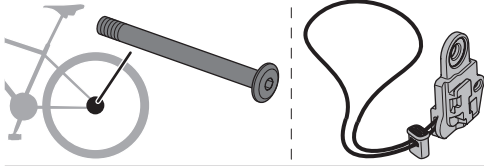

➤ Instructions

Thule ezHitch

Thule Axle Mount ezHitch™ Plate
with Quick Release Skewer:
#20201525

Thule Axle Mount ezHitch™ Plate:
#20201526

Fixed Axle

 Thule Internal Hitch Adapter

thule.com

Thru Axle