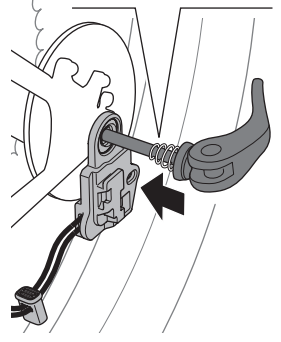

A

B

C

Thule QR Skewer Axle

D

E

"CLOSED"

i Thule Drop Out spacer
10mm