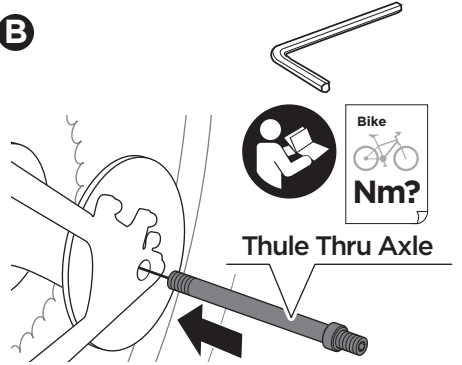

Thru Axle

Thule Thru Axle

A

B

C

D

E

F