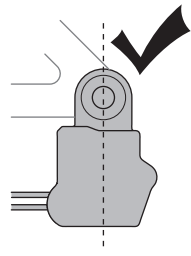

Thule Sweden AB
Borggatan 5
335 73 Hillerstorp, Sweden
info@thule.com
www.thule.com