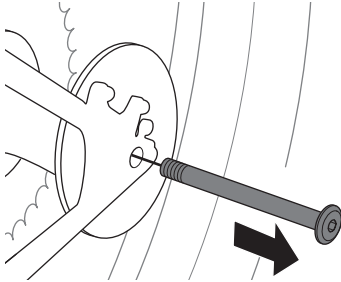

Thru Axle

Thule Thru Axle

A

B

C

D

E

F