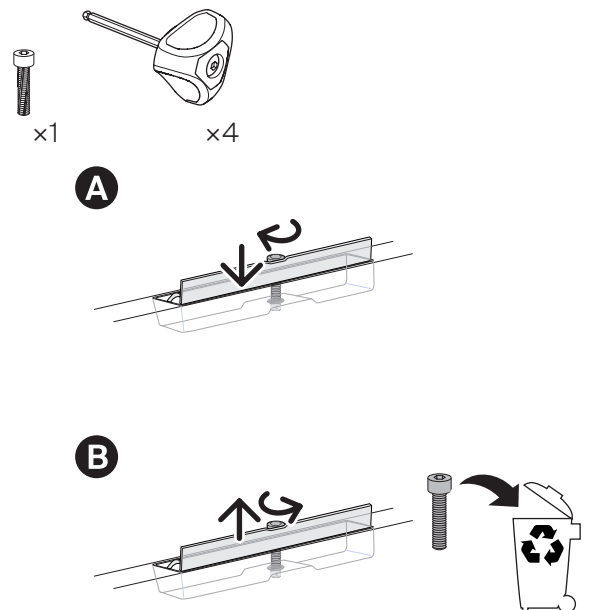

1

Kit 187218

BMW iX3 (NA5), 5-dr SUV, 26-

THULE

SWEDEN

1
KIT

THIS KIT IS ONLY FOR VEHICLE WITH FIXPOINT MOUNTING.

i

1

2