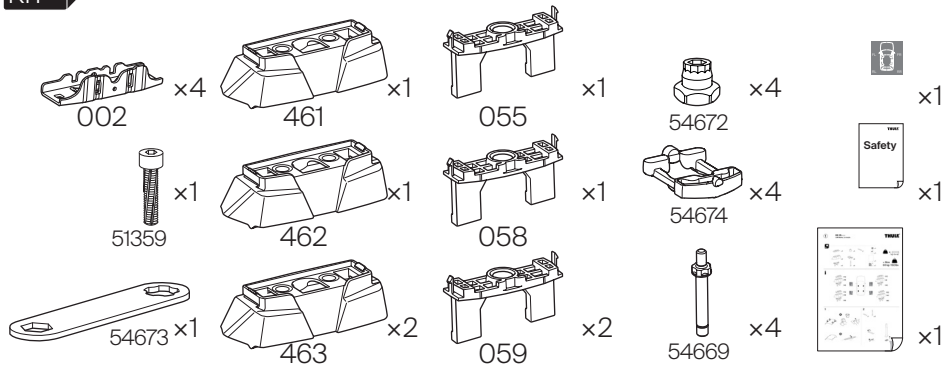

1

Kit 187218

BMW iX3 (NA5), 5-dr SUV, 26-

THULE

SWEDEN

1
KIT

THIS KIT IS ONLY FOR VEHICLE WITH FIXPOINT MOUNTING.

i