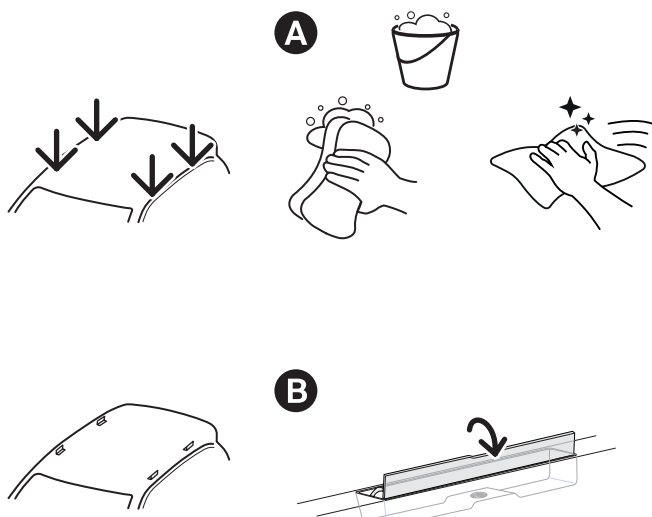

1

Kit 187218

BMW iX3 (NA5), 5-dr SUV, 26-

THULE

SWEDEN

1
KIT

THIS KIT IS ONLY FOR VEHICLE WITH FIXPOINT MOUNTING.

i

1

2