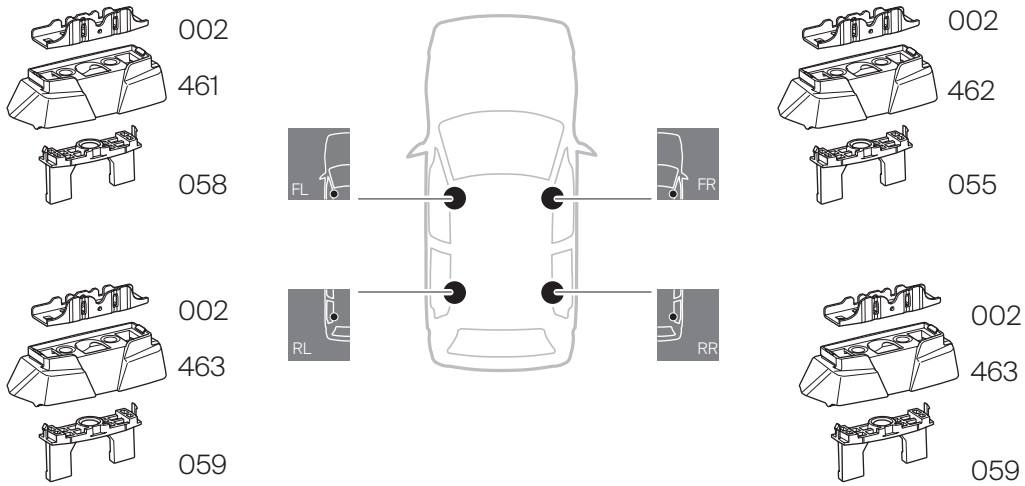

1

Kit 187218

BMW iX3 (NA5), 5-dr SUV, 26-

THULE

SWEDEN

1
KIT

THIS KIT IS ONLY FOR VEHICLE WITH FIXPOINT MOUNTING.

i

1

2