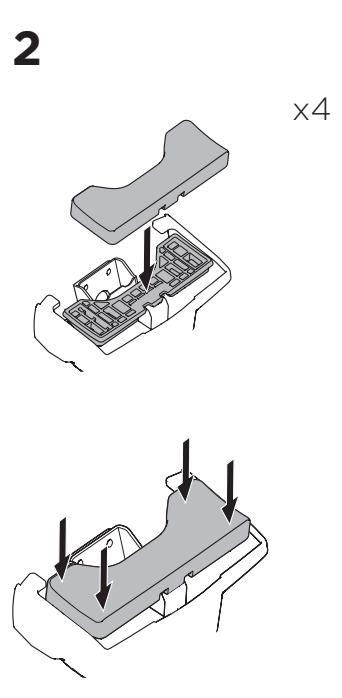

1

Kit 145375

HONDA WR-V II (DG4), 5-dr SUV, 22-

ISO 11154-E

Bring your life
thule.com

THULE WingBar Evo	THULE WingBar Edge	THULE WingBar	THULE SquareBar Evo	Evo X (scale)	Edge X (scale)
HONDA WR-V II (DG4), 5-dr SUV, 22-				40	Q
THULE ProBar Evo	THULE SlideBar Evo				X (mm/inch)
HONDA WR-V II (DG4), 5-dr SUV, 22-				1051 mm / 41 3/8"	

THULE WingBar Evo	THULE WingBar Edge	THULE WingBar	THULE SquareBar Evo	Evo Y (scale)	Edge Y (scale)
HONDA WR-V II (DG4), 5-dr SUV, 22-				37	E
THULE ProBar Evo	THULE SlideBar Evo				Y (mm/inch)
HONDA WR-V II (DG4), 5-dr SUV, 22-				1021 mm / 40 1/4"	

	W (mm/inch)	Z (mm/inch)
HONDA WR-V II (DG4), 5-dr SUV, 22-	700 mm / 27 1/2"	295 mm / 11 5/8"