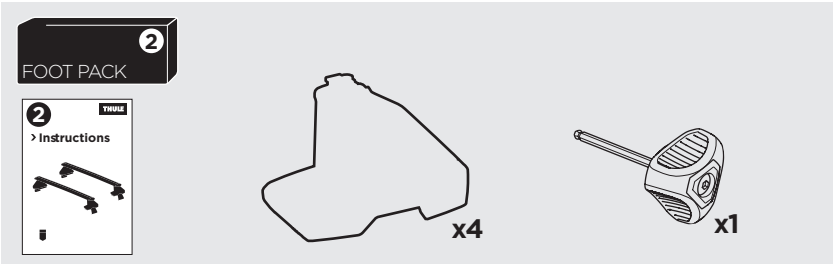

1

Kit 145375

HONDA WR-V II (DG4), 5-dr SUV, 22-

ISO 11154-E

Bring your life
thule.com

THULE WingBar Evo	THULE WingBar Edge	THULE WingBar	THULE SquareBar Evo	Evo X (scale)	Edge X (scale)
HONDA WR-V II (DG4), 5-dr SUV, 22-				40	Q
THULE ProBar Evo	THULE SlideBar Evo				X (mm/inch)
HONDA WR-V II (DG4), 5-dr SUV, 22-				1051 mm / 41 3/8"	

THULE WingBar Evo	THULE WingBar Edge	THULE WingBar	THULE SquareBar Evo	Evo Y (scale)	Edge Y (scale)
HONDA WR-V II (DG4), 5-dr SUV, 22-				37	E
THULE ProBar Evo	THULE SlideBar Evo				Y (mm/inch)
HONDA WR-V II (DG4), 5-dr SUV, 22-				1021 mm / 40 1/4"	

	W (mm/inch)	Z (mm/inch)
HONDA WR-V II (DG4), 5-dr SUV, 22-	700 mm / 27 1/2"	295 mm / 11 5/8"