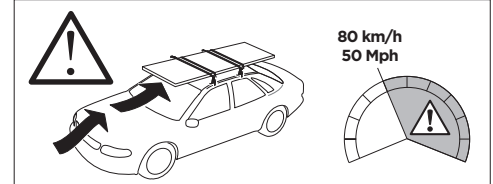

1

Kit 145375

HONDA WR-V II (DG4), 5-dr SUV, 22-

ISO 11154-E

Bring your life
thule.com

THULE WingBar Evo	THULE WingBar Edge	THULE WingBar	THULE SquareBar Evo	Evo X (scale)	Edge X (scale)
HONDA WR-V II (DG4), 5-dr SUV, 22-				40	Q
THULE ProBar Evo	THULE SlideBar Evo				X (mm/inch)
HONDA WR-V II (DG4), 5-dr SUV, 22-				1051 mm / 41 3/8"	

	W (mm/inch)	Z (mm/inch)
HONDA WR-V II (DG4), 5-dr SUV, 22-	700 mm / 27 1/2"	295 mm / 11 5/8"