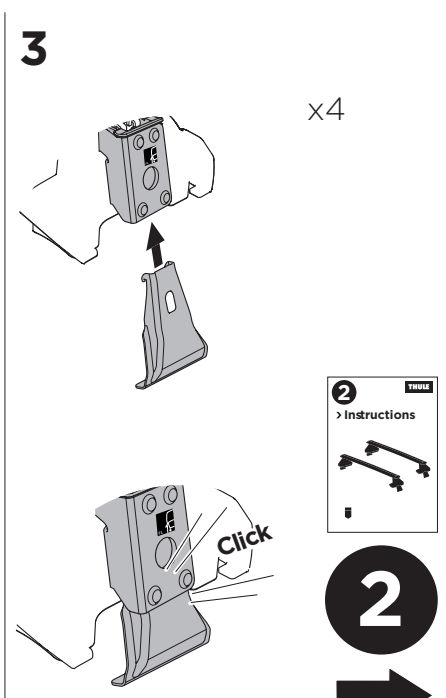

1

Kit 145375

HONDA WR-V II (DG4), 5-dr SUV, 22-

ISO 11154-E

Bring your life
thule.com

THULE WingBar Evo	THULE WingBar Edge	THULE WingBar	THULE SquareBar Evo	Evo X (scale)	Edge X (scale)
HONDA WR-V II (DG4), 5-dr SUV, 22-				40	Q
THULE ProBar Evo	THULE SlideBar Evo				X (mm/inch)
HONDA WR-V II (DG4), 5-dr SUV, 22-				1051 mm / 41 3/8"	

THULE WingBar Evo	THULE WingBar Edge	THULE WingBar	THULE SquareBar Evo	Evo Y (scale)	Edge Y (scale)
HONDA WR-V II (DG4), 5-dr SUV, 22-				37	E
THULE ProBar Evo	THULE SlideBar Evo				Y (mm/inch)
HONDA WR-V II (DG4), 5-dr SUV, 22-				1021 mm / 40 1/4"	

	W (mm/inch)	Z (mm/inch)
HONDA WR-V II (DG4), 5-dr SUV, 22-	700 mm / 27 1/2"	295 mm / 11 5/8"