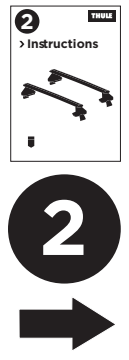

1

Kit 145375

HONDA WR-V II (DG4), 5-dr SUV, 22-

ISO 11154-E

Bring your life
thule.com

THULE WingBar Evo	THULE WingBar Edge	THULE WingBar	THULE SquareBar Evo	Evo X (scale)	Edge X (scale)
HONDA WR-V II (DG4), 5-dr SUV, 22-				40	Q
THULE ProBar Evo	THULE SlideBar Evo				X (mm/inch)
HONDA WR-V II (DG4), 5-dr SUV, 22-				1051 mm / 41 3/8"	

THULE WingBar Evo	THULE WingBar Edge	THULE WingBar	THULE SquareBar Evo	Evo Y (scale)	Edge Y (scale)
HONDA WR-V II (DG4), 5-dr SUV, 22-				37	E
THULE ProBar Evo	THULE SlideBar Evo				Y (mm/inch)
HONDA WR-V II (DG4), 5-dr SUV, 22-				1021 mm / 40 1/4"	

	W (mm/inch)	Z (mm/inch)
HONDA WR-V II (DG4), 5-dr SUV, 22-	700 mm / 27 1/2"	295 mm / 11 5/8"