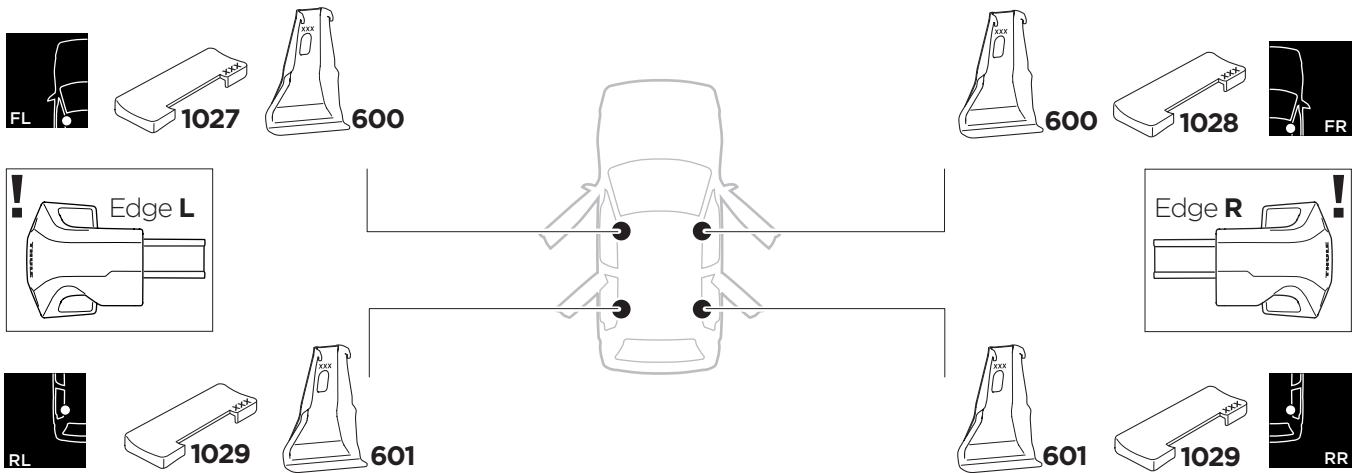

1

Kit 145375

HONDA WR-V II (DG4), 5-dr SUV, 22-

ISO 11154-E

Bring your life
thule.com

THULE WingBar Evo	THULE WingBar Edge	THULE WingBar	THULE SquareBar Evo	Evo X (scale)	Edge X (scale)
HONDA WR-V II (DG4), 5-dr SUV, 22-				40	Q
THULE ProBar Evo	THULE SlideBar Evo				X (mm/inch)
HONDA WR-V II (DG4), 5-dr SUV, 22-				1051 mm / 41 3/8"	

THULE WingBar Evo	THULE WingBar Edge	THULE WingBar	THULE SquareBar Evo	Evo Y (scale)	Edge Y (scale)
HONDA WR-V II (DG4), 5-dr SUV, 22-				37	E
THULE ProBar Evo	THULE SlideBar Evo				Y (mm/inch)
HONDA WR-V II (DG4), 5-dr SUV, 22-				1021 mm / 40 1/4"	

	W (mm/inch)	Z (mm/inch)
HONDA WR-V II (DG4), 5-dr SUV, 22-	700 mm / 27 1/2"	295 mm / 11 5/8"