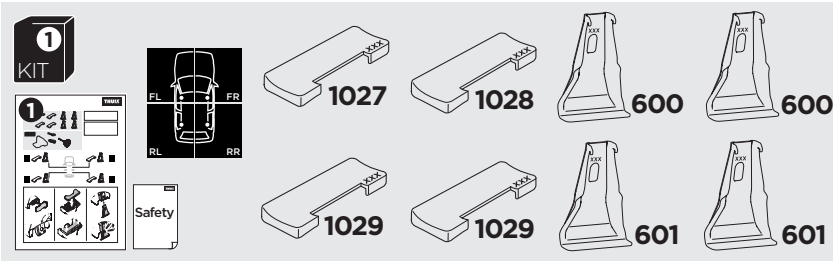

1

Kit 145375

HONDA WR-V II (DG4), 5-dr SUV, 22-

ISO 11154-E

Bring your life
thule.com

THULE WingBar Evo	THULE WingBar Edge	THULE WingBar	THULE SquareBar Evo	Evo X (scale)	Edge X (scale)
HONDA WR-V II (DG4), 5-dr SUV, 22-				40	Q
THULE ProBar Evo	THULE SlideBar Evo				X (mm/inch)
HONDA WR-V II (DG4), 5-dr SUV, 22-				1051 mm / 41 3/8"	

THULE WingBar Evo	THULE WingBar Edge	THULE WingBar	THULE SquareBar Evo	Evo Y (scale)	Edge Y (scale)
HONDA WR-V II (DG4), 5-dr SUV, 22-				37	E
THULE ProBar Evo	THULE SlideBar Evo				Y (mm/inch)
HONDA WR-V II (DG4), 5-dr SUV, 22-				1021 mm / 40 1/4"	

	W (mm/inch)	Z (mm/inch)
HONDA WR-V II (DG4), 5-dr SUV, 22-	700 mm / 27 1/2"	295 mm / 11 5/8"