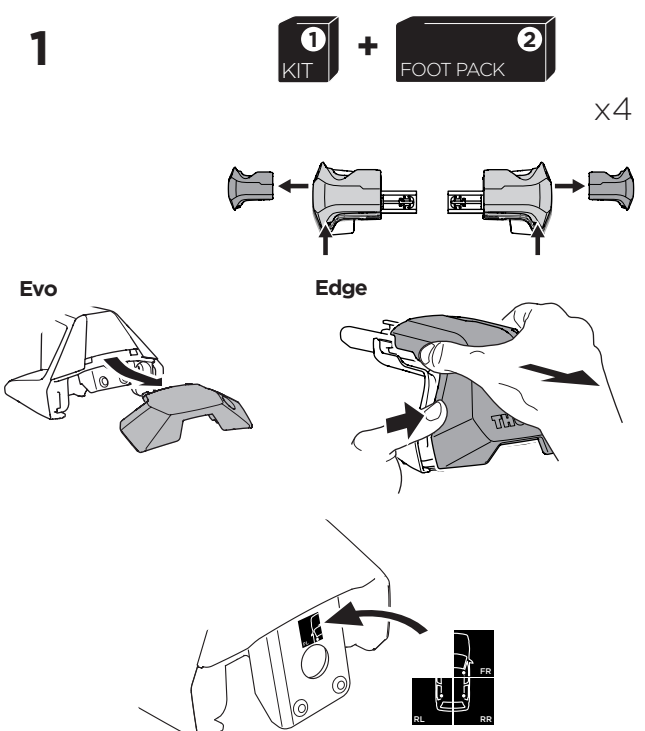

1

Kit 145375

HONDA WR-V II (DG4), 5-dr SUV, 22-

ISO 11154-E

Bring your life
thule.com

THULE WingBar Evo	THULE WingBar Edge	THULE WingBar	THULE SquareBar Evo	Evo X (scale)	Edge X (scale)
HONDA WR-V II (DG4), 5-dr SUV, 22-				40	Q
THULE ProBar Evo	THULE SlideBar Evo				X (mm/inch)
HONDA WR-V II (DG4), 5-dr SUV, 22-				1051 mm / 41 3/8"	

THULE WingBar Evo	THULE WingBar Edge	THULE WingBar	THULE SquareBar Evo	Evo Y (scale)	Edge Y (scale)
HONDA WR-V II (DG4), 5-dr SUV, 22-				37	E
THULE ProBar Evo	THULE SlideBar Evo				Y (mm/inch)
HONDA WR-V II (DG4), 5-dr SUV, 22-				1021 mm / 40 1/4"	

	W (mm/inch)	Z (mm/inch)
HONDA WR-V II (DG4), 5-dr SUV, 22-	700 mm / 27 1/2"	295 mm / 11 5/8"