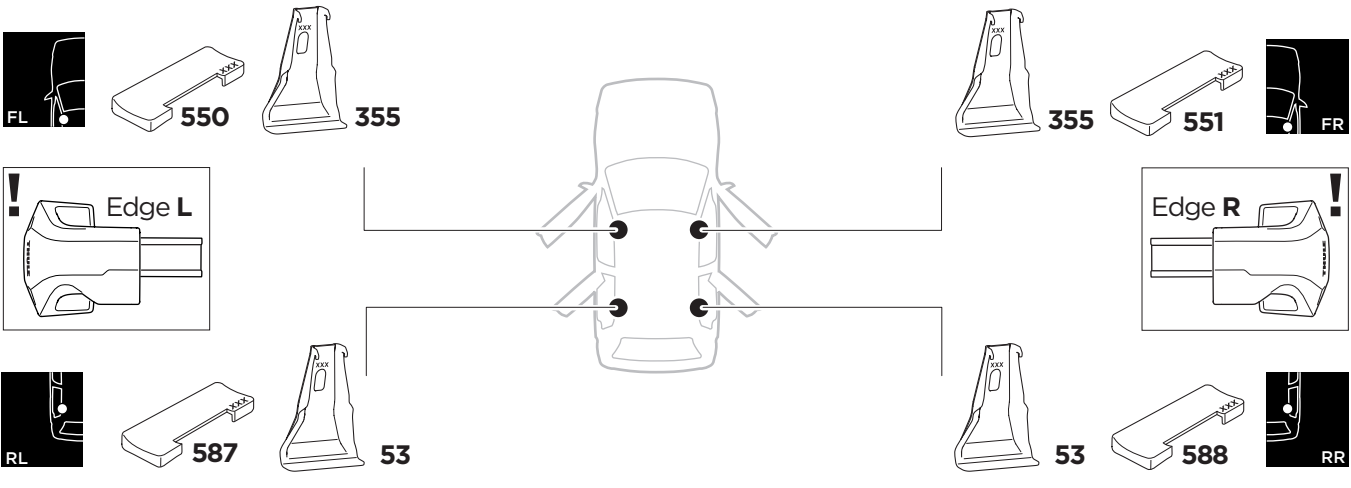

1

Kit 145183

CHEVROLET Cruze, 4-dr Sedan, 09-15
 CHEVROLET Cruze, 4-dr Sedan, *11-15
 CHEVROLET Cruze, 5-dr Hatchback, 11-15
 DAEWOO Lacetti Premiere, 4-dr Sedan, 09-15
 HOLDEN Cruze, 4-dr Sedan, 09-18

*North America

ISO 11154-E

THULE WingBar Evo	THULE WingBar Edge	THULE WingBar	THULE SquareBar Evo	Evo X (scale)	Edge X (scale)
CHEVROLET Cruze, 4-dr Sedan, 09-15				38,5	B
CHEVROLET Cruze, 4-dr Sedan, *11-15				38,5	B
CHEVROLET Cruze, 5-dr Hatchback, 11-15				38,5	B
DAEWOO Lacetti Premiere, 4-dr Sedan, 09-15				38,5	B
HOLDEN Cruze, 4-dr Sedan, 09-18				38,5	B

THULE ProBar Evo	THULE SlideBar Evo	X (mm/inch)
CHEVROLET Cruze, 4-dr Sedan, 09-15		1036 mm / 40 3/4"
CHEVROLET Cruze, 4-dr Sedan, *11-15		1036 mm / 40 3/4"
CHEVROLET Cruze, 5-dr Hatchback, 11-15		1036 mm / 40 3/4"
DAEWOO Lacetti Premiere, 4-dr Sedan, 09-15		1036 mm / 40 3/4"
HOLDEN Cruze, 4-dr Sedan, 09-18		1036 mm / 40 3/4"

THULE ProBar Evo	THULE SlideBar Evo	Y (mm/inch)
CHEVROLET Cruze, 4-dr Sedan, 09-15		976 mm / 38 3/8"
CHEVROLET Cruze, 4-dr Sedan, *11-15		976 mm / 38 3/8"
CHEVROLET Cruze, 5-dr Hatchback, 11-15		966 mm / 38"
DAEWOO Lacetti Premiere, 4-dr Sedan, 09-15		976 mm / 38 3/8"
HOLDEN Cruze, 4-dr Sedan, 09-18		976 mm / 38 3/8"