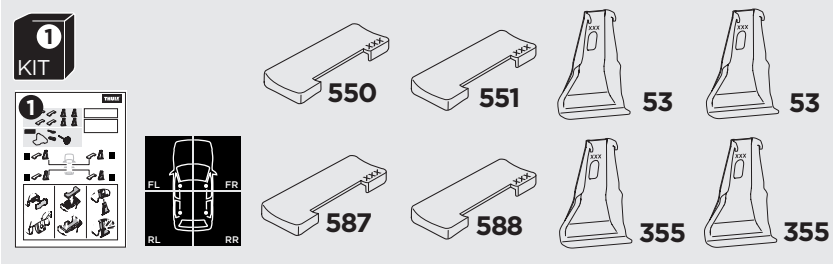

1

Kit 145183

CHEVROLET Cruze, 4-dr Sedan, 09-15
 CHEVROLET Cruze, 4-dr Sedan, *11-15
 CHEVROLET Cruze, 5-dr Hatchback, 11-15
 DAEWOO Lacetti Premiere, 4-dr Sedan, 09-15
 HOLDEN Cruze, 4-dr Sedan, 09-18

*North America

ISO 11154-E

THULE WingBar Evo	THULE WingBar Edge	THULE WingBar	THULE SquareBar Evo	Evo X (scale)	Edge X (scale)
CHEVROLET Cruze, 4-dr Sedan, 09-15				38,5	B
CHEVROLET Cruze, 4-dr Sedan, *11-15				38,5	B
CHEVROLET Cruze, 5-dr Hatchback, 11-15				38,5	B
DAEWOO Lacetti Premiere, 4-dr Sedan, 09-15				38,5	B
HOLDEN Cruze, 4-dr Sedan, 09-18				38,5	B

THULE ProBar Evo	THULE SlideBar Evo	X (mm/inch)
CHEVROLET Cruze, 4-dr Sedan, 09-15		1036 mm / 40 3/4"
CHEVROLET Cruze, 4-dr Sedan, *11-15		1036 mm / 40 3/4"
CHEVROLET Cruze, 5-dr Hatchback, 11-15		1036 mm / 40 3/4"
DAEWOO Lacetti Premiere, 4-dr Sedan, 09-15		1036 mm / 40 3/4"
HOLDEN Cruze, 4-dr Sedan, 09-18		1036 mm / 40 3/4"

THULE ProBar Evo	THULE SlideBar Evo	Y (mm/inch)
CHEVROLET Cruze, 4-dr Sedan, 09-15		976 mm / 38 3/8"
CHEVROLET Cruze, 4-dr Sedan, *11-15		976 mm / 38 3/8"
CHEVROLET Cruze, 5-dr Hatchback, 11-15		966 mm / 38"
DAEWOO Lacetti Premiere, 4-dr Sedan, 09-15		976 mm / 38 3/8"
HOLDEN Cruze, 4-dr Sedan, 09-18		976 mm / 38 3/8"