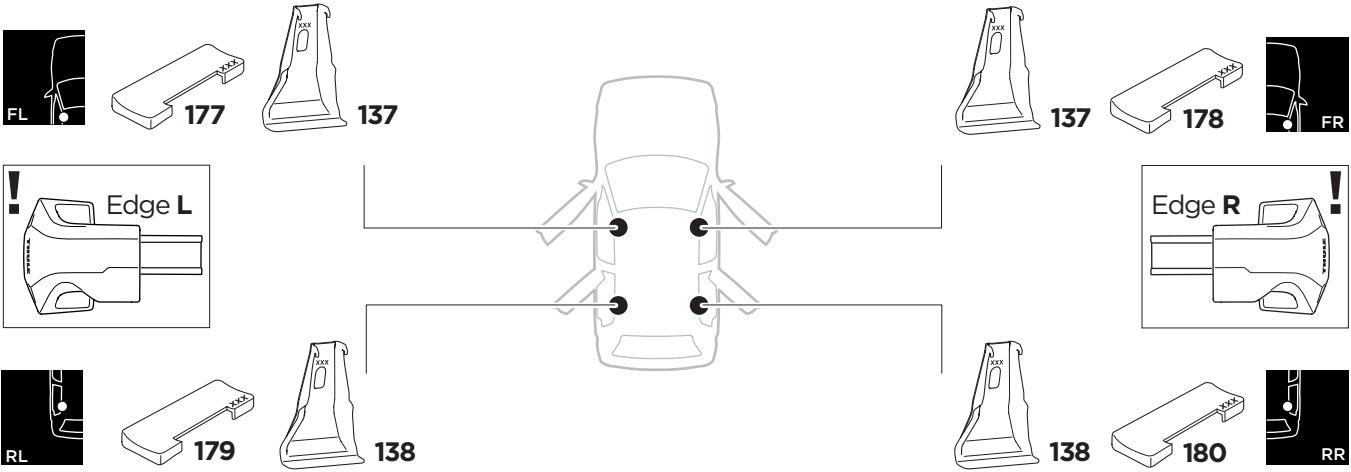

1

Kit 145073

NISSAN Micra, 5-dr Hatchback, 17-

ISO 11154-E

THULE WingBar Evo	THULE WingBar Edge	THULE WingBar	THULE SquareBar Evo	Evo X (scale)	Edge X (scale)
NISSAN Micra, 5-dr Hatchback, 17-				35	I
THULE ProBar Evo	THULE SlideBar Evo				X (mm/inch)
NISSAN Micra, 5-dr Hatchback, 17-				1001 mm / 39 3/8"	

THULE WingBar Evo	THULE WingBar Edge	THULE WingBar	THULE SquareBar Evo	Evo Y (scale)	Edge Y (scale)
NISSAN Micra, 5-dr Hatchback, 17-				30,5	R
THULE ProBar Evo	THULE SlideBar Evo				Y (mm/inch)
NISSAN Micra, 5-dr Hatchback, 17-				956 mm / 37 5/8"	

	W (mm/inch)	Z (mm/inch)
NISSAN Micra, 5-dr Hatchback, 17-	700 mm / 27 1/2"	250 mm / 9 7/8"