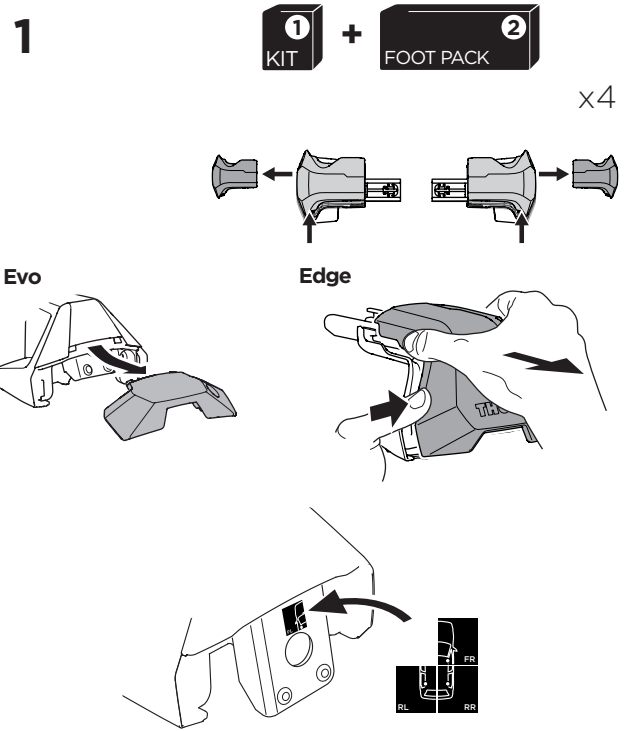

1

Kit 145073

NISSAN Micra, 5-dr Hatchback, 17-

ISO 11154-E

THULE WingBar Evo	THULE WingBar Edge	THULE WingBar	THULE SquareBar Evo	Evo X (scale)	Edge X (scale)
NISSAN Micra, 5-dr Hatchback, 17-				35	I
THULE ProBar Evo	THULE SlideBar Evo				X (mm/inch)
NISSAN Micra, 5-dr Hatchback, 17-				1001 mm / 39 3/8"	

THULE WingBar Evo	THULE WingBar Edge	THULE WingBar	THULE SquareBar Evo	Evo Y (scale)	Edge Y (scale)
NISSAN Micra, 5-dr Hatchback, 17-				30,5	R
THULE ProBar Evo	THULE SlideBar Evo				Y (mm/inch)
NISSAN Micra, 5-dr Hatchback, 17-				956 mm / 37 5/8"	

	W (mm/inch)	Z (mm/inch)
NISSAN Micra, 5-dr Hatchback, 17-	700 mm / 27 1/2"	250 mm / 9 7/8"