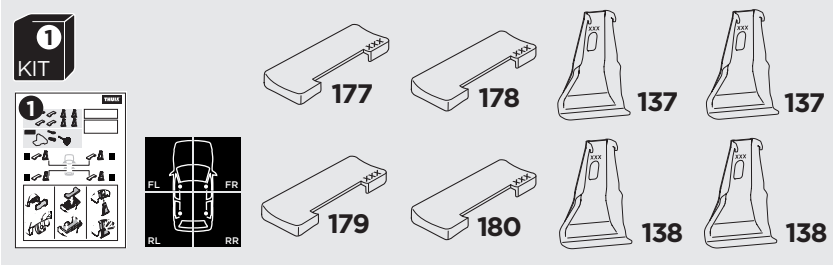

1

Kit 145073

NISSAN Micra, 5-dr Hatchback, 17-

ISO 11154-E

THULE WingBar Evo	THULE WingBar Edge	THULE WingBar	THULE SquareBar Evo	Evo X (scale)	Edge X (scale)
NISSAN Micra, 5-dr Hatchback, 17-				35	I
THULE ProBar Evo	THULE SlideBar Evo				X (mm/inch)
NISSAN Micra, 5-dr Hatchback, 17-				1001 mm / 39 3/8"	

THULE WingBar Evo	THULE WingBar Edge	THULE WingBar	THULE SquareBar Evo	Evo Y (scale)	Edge Y (scale)
NISSAN Micra, 5-dr Hatchback, 17-				30,5	R
THULE ProBar Evo	THULE SlideBar Evo				Y (mm/inch)
NISSAN Micra, 5-dr Hatchback, 17-				956 mm / 37 5/8"	

	W (mm/inch)	Z (mm/inch)
NISSAN Micra, 5-dr Hatchback, 17-	700 mm / 27 1/2"	250 mm / 9 7/8"