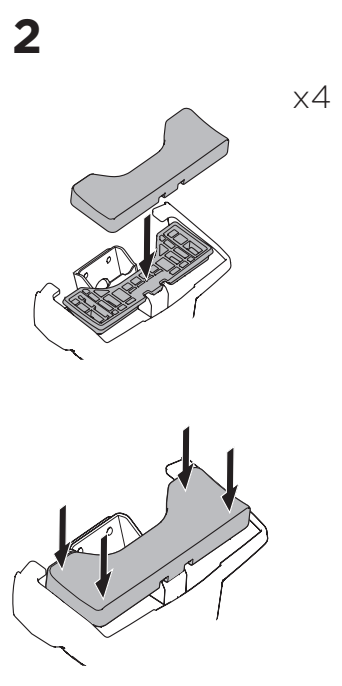

1

Kit 145073

NISSAN Micra, 5-dr Hatchback, 17-

ISO 11154-E

THULE WingBar Evo	THULE WingBar Edge	THULE WingBar	THULE SquareBar Evo	Evo X (scale)	Edge X (scale)
NISSAN Micra, 5-dr Hatchback, 17-				35	I
THULE ProBar Evo	THULE SlideBar Evo				X (mm/inch)
NISSAN Micra, 5-dr Hatchback, 17-				1001 mm / 39 3/8"	

THULE WingBar Evo	THULE WingBar Edge	THULE WingBar	THULE SquareBar Evo	Evo Y (scale)	Edge Y (scale)
NISSAN Micra, 5-dr Hatchback, 17-				30,5	R
THULE ProBar Evo	THULE SlideBar Evo				Y (mm/inch)
NISSAN Micra, 5-dr Hatchback, 17-				956 mm / 37 5/8"	

	W (mm/inch)	Z (mm/inch)
NISSAN Micra, 5-dr Hatchback, 17-	700 mm / 27 1/2"	250 mm / 9 7/8"