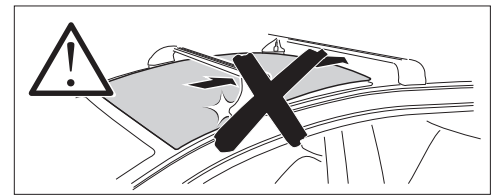

1

Kit 186151

MAZDA CX-30 (DM), 5-dr SUV, 20-

ISO 11154-E

This kit is only for vehicles with flush railing.

1 KIT

Safety

1

071 x4

169 x4

037 x4

Spare Part 54201 x4

+ = Max: 75 kg / 165 lbs

Max 130 km/h / 80 Mph

2 FOOT PACK

2 THULE

> Instructions

4 Nm

x4

x1

80 km/h / 50 Mph