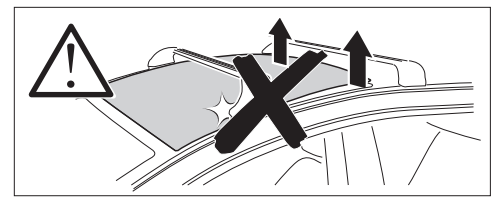

1

Kit 186127

NIO EL7, 5-dr SUV, 22-
 NIO ES8, 5-dr SUV, 18-22
 NIO ET5 Touring, 5-dr Estate, 23-

ISO 11154-E

This kit is only for vehicles with flush railing.

1 KIT
 Safety

O31 x4 O21 x4 O22 x4 Spare Part 54201 x4

Max: 75 kg / 165 lbs

Max 130 km/h 80 Mph

2 FOOT PACK
 > Instructions

4 Nm x4 x1

80 km/h 50 Mph

1 KIT + **2 FOOT PACK**

1 Evo Edge

2