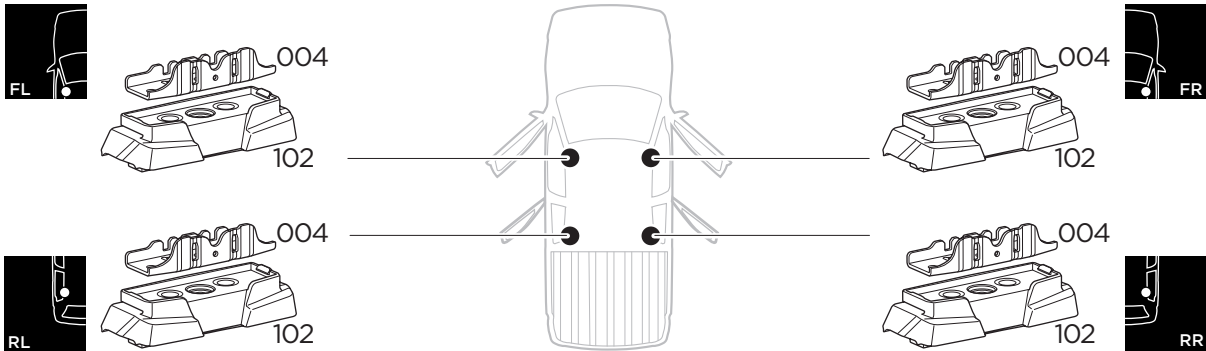

1

Kit 187030

VOLKSWAGEN Amarok, 4-dr Double Cab, 10-22

ISO 11154-E

This kit is only for vehicles with fixpoint mounting.

1 KIT

102 x4
004 x4
30113 x1
54704 x4

Safety

7 kg / 15,4 lbs = Max: 75 kg / 165 lbs

Max 130 km/h / 80 Mph

80 km/h / 50 Mph

2 FOOT PACK

x4
4 Nm
x1

> Instructions

1

A
B
C

2

x1