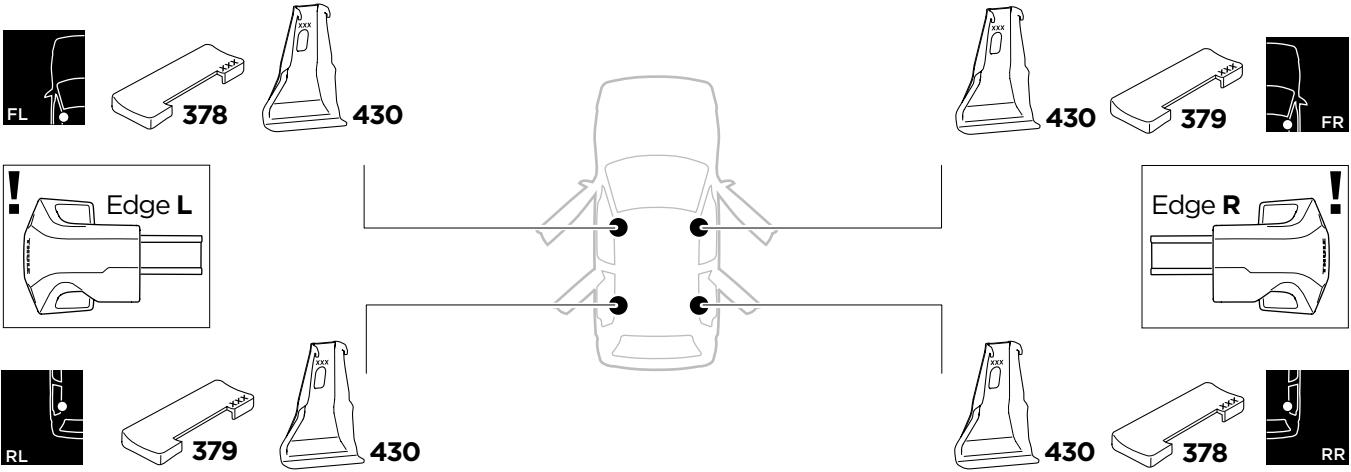

1

Kit 145232

VOLKSWAGEN Fox, 5-dr Hatchback, 15-

ISO 11154-E

THULE WingBar Evo	THULE WingBar Edge	THULE WingBar	THULE SquareBar Evo	Evo X (scale)	Edge X (scale)
VOLKSWAGEN Fox, 5-dr Hatchback, 15-				36	G
THULE ProBar Evo	THULE SlideBar Evo				X (mm/inch)
VOLKSWAGEN Fox, 5-dr Hatchback, 15-				1011 mm / 39 3/4"	

THULE WingBar Evo	THULE WingBar Edge	THULE WingBar	THULE SquareBar Evo	Evo Y (scale)	Edge Y (scale)
VOLKSWAGEN Fox, 5-dr Hatchback, 15-				36	G
THULE ProBar Evo	THULE SlideBar Evo				Y (mm/inch)
VOLKSWAGEN Fox, 5-dr Hatchback, 15-				1011 mm / 39 3/4"	

	W (mm/inch)	Z (mm/inch)
VOLKSWAGEN Fox, 5-dr Hatchback, 15-	730 mm / 28 3/4"	350 mm / 13 3/4"