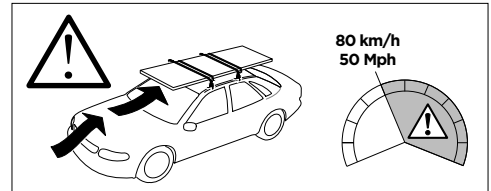

1

Kit 145232

VOLKSWAGEN Fox, 5-dr Hatchback, 15-

ISO 11154-E

THULE WingBar Evo	THULE WingBar Edge	THULE WingBar	THULE SquareBar Evo	Evo X (scale)	Edge X (scale)
VOLKSWAGEN Fox, 5-dr Hatchback, 15-				36	G
THULE ProBar Evo	THULE SlideBar Evo				X (mm/inch)
VOLKSWAGEN Fox, 5-dr Hatchback, 15-				1011 mm / 39 3/4"	

THULE WingBar Evo	THULE WingBar Edge	THULE WingBar	THULE SquareBar Evo	Evo Y (scale)	Edge Y (scale)
VOLKSWAGEN Fox, 5-dr Hatchback, 15-				36	G
THULE ProBar Evo	THULE SlideBar Evo				Y (mm/inch)
VOLKSWAGEN Fox, 5-dr Hatchback, 15-				1011 mm / 39 3/4"	

	W (mm/inch)	Z (mm/inch)
VOLKSWAGEN Fox, 5-dr Hatchback, 15-	730 mm / 28 3/4"	350 mm / 13 3/4"