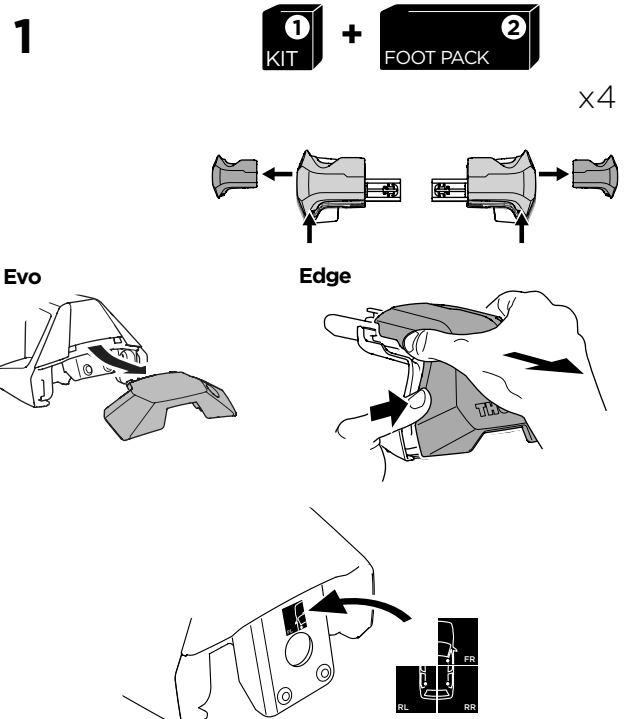

1

Kit 145232

VOLKSWAGEN Fox, 5-dr Hatchback, 15-

ISO 11154-E

THULE WingBar Evo	THULE WingBar Edge	THULE WingBar	THULE SquareBar Evo	Evo X (scale)	Edge X (scale)
VOLKSWAGEN Fox, 5-dr Hatchback, 15-				36	G
THULE ProBar Evo	THULE SlideBar Evo				X (mm/inch)
VOLKSWAGEN Fox, 5-dr Hatchback, 15-				1011 mm / 39 3/4"	

THULE WingBar Evo	THULE WingBar Edge	THULE WingBar	THULE SquareBar Evo	Evo Y (scale)	Edge Y (scale)
VOLKSWAGEN Fox, 5-dr Hatchback, 15-				36	G
THULE ProBar Evo	THULE SlideBar Evo				Y (mm/inch)
VOLKSWAGEN Fox, 5-dr Hatchback, 15-				1011 mm / 39 3/4"	

	W (mm/inch)	Z (mm/inch)
VOLKSWAGEN Fox, 5-dr Hatchback, 15-	730 mm / 28 3/4"	350 mm / 13 3/4"