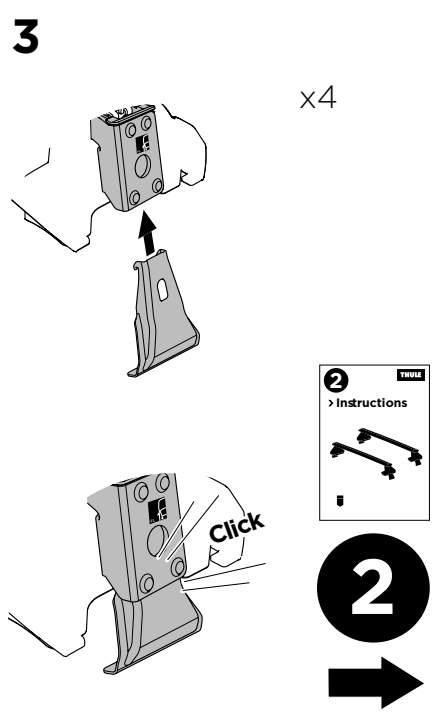

1

Kit 145232

VOLKSWAGEN Fox, 5-dr Hatchback, 15-

ISO 11154-E

THULE WingBar Evo	THULE WingBar Edge	THULE WingBar	THULE SquareBar Evo	Evo X (scale)	Edge X (scale)
VOLKSWAGEN Fox, 5-dr Hatchback, 15-				36	G
THULE ProBar Evo	THULE SlideBar Evo				X (mm/inch)
VOLKSWAGEN Fox, 5-dr Hatchback, 15-				1011 mm / 39 3/4"	

THULE WingBar Evo	THULE WingBar Edge	THULE WingBar	THULE SquareBar Evo	Evo Y (scale)	Edge Y (scale)
VOLKSWAGEN Fox, 5-dr Hatchback, 15-				36	G
THULE ProBar Evo	THULE SlideBar Evo				Y (mm/inch)
VOLKSWAGEN Fox, 5-dr Hatchback, 15-				1011 mm / 39 3/4"	

	W (mm/inch)	Z (mm/inch)
VOLKSWAGEN Fox, 5-dr Hatchback, 15-	730 mm / 28 3/4"	350 mm / 13 3/4"