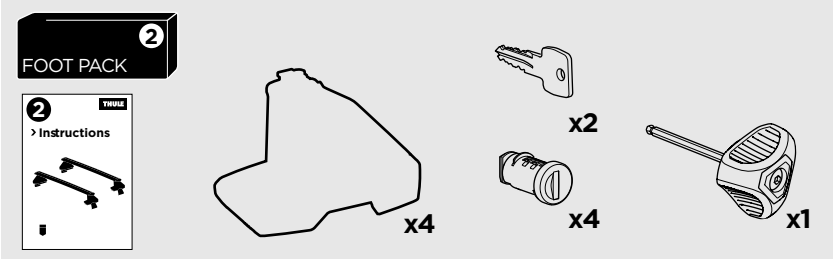

1

Kit 145232

VOLKSWAGEN Fox, 5-dr Hatchback, 15-

ISO 11154-E

THULE WingBar Evo	THULE WingBar Edge	THULE WingBar	THULE SquareBar Evo	Evo X (scale)	Edge X (scale)
VOLKSWAGEN Fox, 5-dr Hatchback, 15-				36	G
THULE ProBar Evo	THULE SlideBar Evo				X (mm/inch)
VOLKSWAGEN Fox, 5-dr Hatchback, 15-				1011 mm / 39 3/4"	

THULE WingBar Evo	THULE WingBar Edge	THULE WingBar	THULE SquareBar Evo	Evo Y (scale)	Edge Y (scale)
VOLKSWAGEN Fox, 5-dr Hatchback, 15-				36	G
THULE ProBar Evo	THULE SlideBar Evo				Y (mm/inch)
VOLKSWAGEN Fox, 5-dr Hatchback, 15-				1011 mm / 39 3/4"	

	W (mm/inch)	Z (mm/inch)
VOLKSWAGEN Fox, 5-dr Hatchback, 15-	730 mm / 28 3/4"	350 mm / 13 3/4"