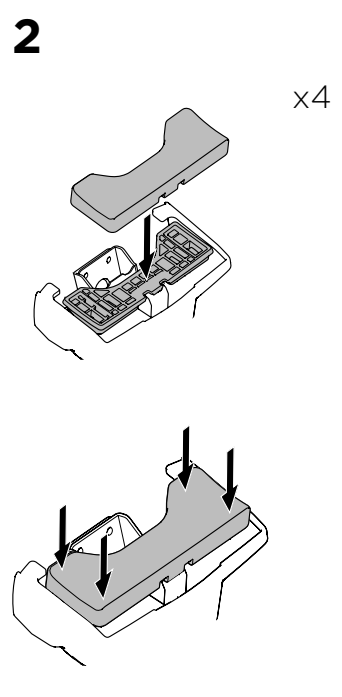

1

Kit 145232

VOLKSWAGEN Fox, 5-dr Hatchback, 15-

ISO 11154-E

THULE WingBar Evo	THULE WingBar Edge	THULE WingBar	THULE SquareBar Evo	Evo X (scale)	Edge X (scale)
VOLKSWAGEN Fox, 5-dr Hatchback, 15-				36	G
THULE ProBar Evo	THULE SlideBar Evo				X (mm/inch)
VOLKSWAGEN Fox, 5-dr Hatchback, 15-				1011 mm / 39 3/4"	

THULE WingBar Evo	THULE WingBar Edge	THULE WingBar	THULE SquareBar Evo	Evo Y (scale)	Edge Y (scale)
VOLKSWAGEN Fox, 5-dr Hatchback, 15-				36	G
THULE ProBar Evo	THULE SlideBar Evo				Y (mm/inch)
VOLKSWAGEN Fox, 5-dr Hatchback, 15-				1011 mm / 39 3/4"	

	W (mm/inch)	Z (mm/inch)
VOLKSWAGEN Fox, 5-dr Hatchback, 15-	730 mm / 28 3/4"	350 mm / 13 3/4"