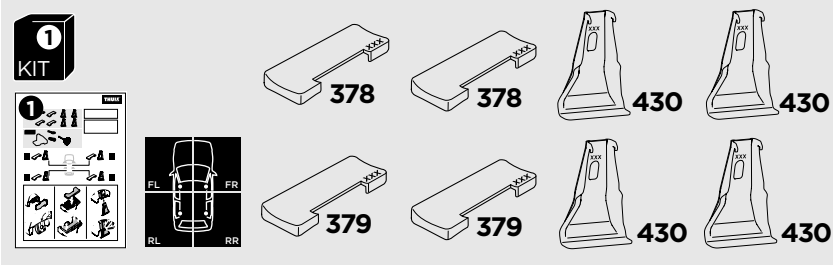

1

Kit 145232

VOLKSWAGEN Fox, 5-dr Hatchback, 15-

ISO 11154-E

THULE WingBar Evo	THULE WingBar Edge	THULE WingBar	THULE SquareBar Evo	Evo X (scale)	Edge X (scale)
VOLKSWAGEN Fox, 5-dr Hatchback, 15-				36	G
THULE ProBar Evo	THULE SlideBar Evo				X (mm/inch)
VOLKSWAGEN Fox, 5-dr Hatchback, 15-				1011 mm / 39 3/4"	

THULE WingBar Evo	THULE WingBar Edge	THULE WingBar	THULE SquareBar Evo	Evo Y (scale)	Edge Y (scale)
VOLKSWAGEN Fox, 5-dr Hatchback, 15-				36	G
THULE ProBar Evo	THULE SlideBar Evo				Y (mm/inch)
VOLKSWAGEN Fox, 5-dr Hatchback, 15-				1011 mm / 39 3/4"	

	W (mm/inch)	Z (mm/inch)
VOLKSWAGEN Fox, 5-dr Hatchback, 15-	730 mm / 28 3/4"	350 mm / 13 3/4"