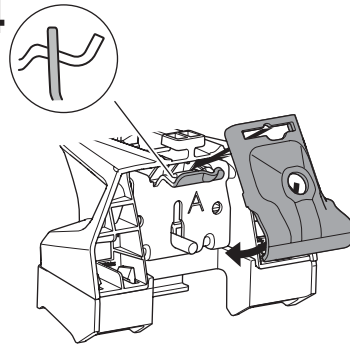

1 KIT + **2** FOOT PACK

1

Evo

Edge

2

3

4

5

2 THULE

> Instructions

2