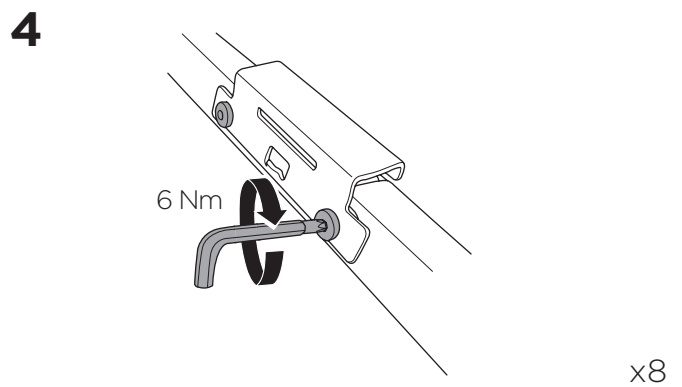

## Kit 186122 CHEVROLET Blazer, 5-dr SUV, 19-

ISO 11154-E

This kit is only for vehicles with flush railing.

**1** KIT + **2** FOOT PACK

**1**

Evo

Edge

**2**