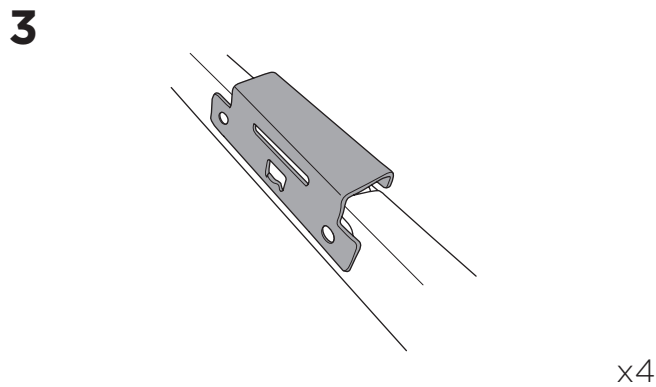

## Kit 186122 CHEVROLET Blazer, 5-dr SUV, 19-

ISO 11154-E

This kit is only for vehicles with flush railing.

**1** KIT + **2** FOOT PACK

**1**

Evo

Edge

**2**