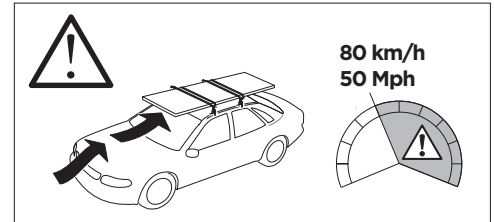

## Kit 186122 CHEVROLET Blazer, 5-dr SUV, 19-

ISO 11154-E

This kit is only for vehicles with flush railing.

**1** KIT + **2** FOOT PACK

**1**

Evo

Edge

**2**