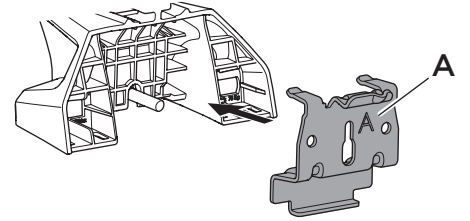

## Kit 186122 CHEVROLET Blazer, 5-dr SUV, 19-

ISO 11154-E

This kit is only for vehicles with flush railing.

**1** KIT + **2** FOOT PACK

**1**

Evo

Edge

**2**