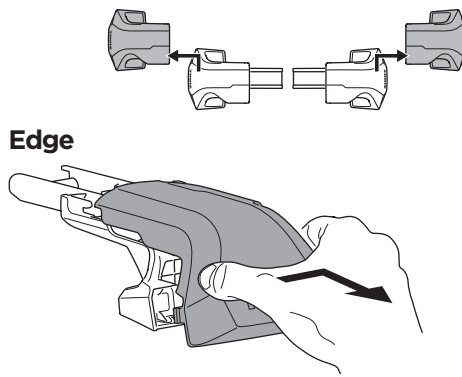

## Kit 186122 CHEVROLET Blazer, 5-dr SUV, 19-

ISO 11154-E

This kit is only for vehicles with flush railing.

**1** KIT + **2** FOOT PACK

**1**

Evo

Edge

**2**