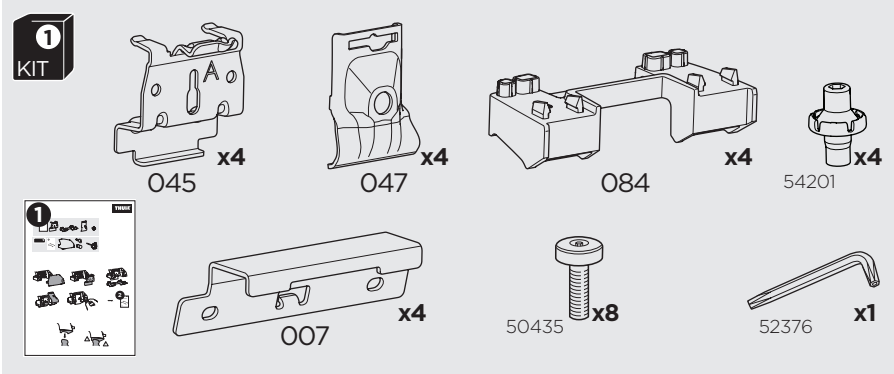

## Kit 186122 CHEVROLET Blazer, 5-dr SUV, 19-

ISO 11154-E

This kit is only for vehicles with flush railing.

**1** KIT + **2** FOOT PACK

**1**

Evo

Edge

**2**