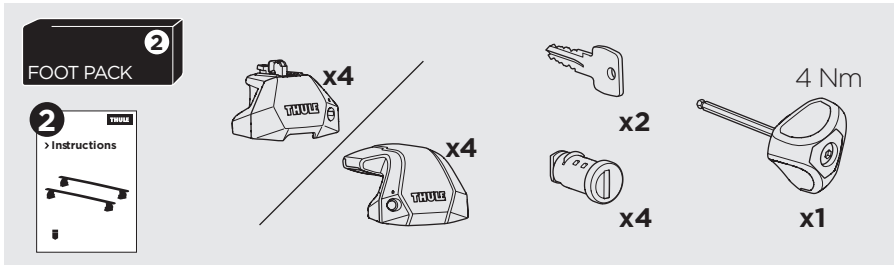

## Kit 186122 CHEVROLET Blazer, 5-dr SUV, 19-

ISO 11154-E

This kit is only for vehicles with flush railing.

**1** KIT + **2** FOOT PACK

**1**

Evo

Edge

**2**