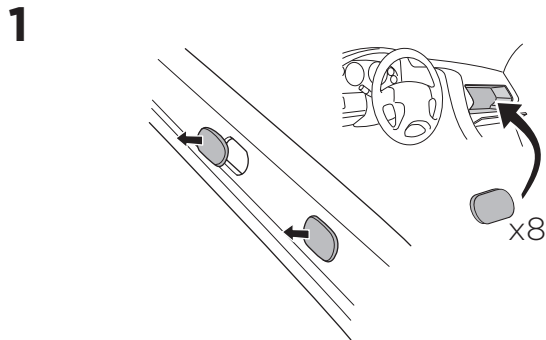

## Kit 186122 CHEVROLET Blazer, 5-dr SUV, 19-

ISO 11154-E

This kit is only for vehicles with flush railing.

**1** KIT + **2** FOOT PACK

**1**

Evo

Edge

**2**