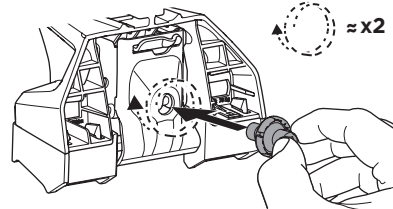

1 KIT + **2** FOOT PACK

1

Evo

Edge

2

3

4

5

2 THULE

> Instructions

2