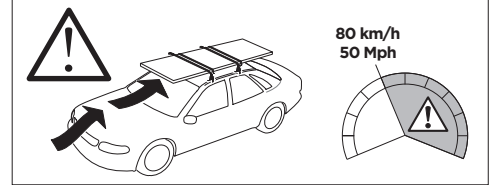

1

Kit 145451

AUDI A5 Sportback (B10), 5-dr Hatchback, 25-

ISO 11154-E