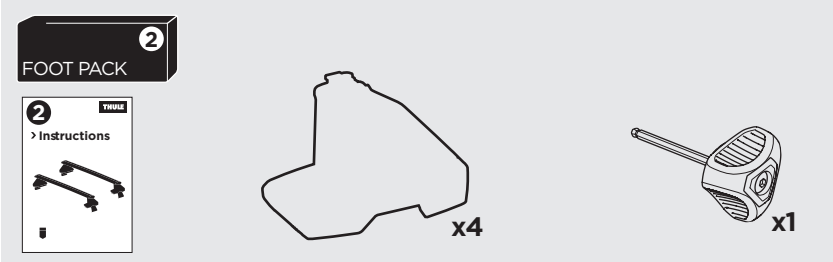

1

Kit 145451

AUDI A5 Sportback (B10), 5-dr Hatchback, 25-

ISO 11154-E

THULE WingBar Evo	THULE WingBar Edge	THULE WingBar	THULE SquareBar Evo	Evo X (scale)	Edge X (scale)
AUDI A5 Sportback (B10), 5-dr Hatchback, 25-				40	Q
THULE ProBar Evo	THULE SlideBar Evo				X (mm/inch)
AUDI A5 Sportback (B10), 5-dr Hatchback, 25-				1051 mm / 41 3/8"	

THULE WingBar Evo	THULE WingBar Edge	THULE WingBar	THULE SquareBar Evo	Evo Y (scale)	Edge Y (scale)
AUDI A5 Sportback (B10), 5-dr Hatchback, 25-				33	M
THULE ProBar Evo	THULE SlideBar Evo				Y (mm/inch)
AUDI A5 Sportback (B10), 5-dr Hatchback, 25-				981 mm / 38 5/8"	

	W (mm/inch)	Z (mm/inch)
AUDI A5 Sportback (B10), 5-dr Hatchback, 25-	785 mm / 30 7/8"	235 mm / 9 1/4"