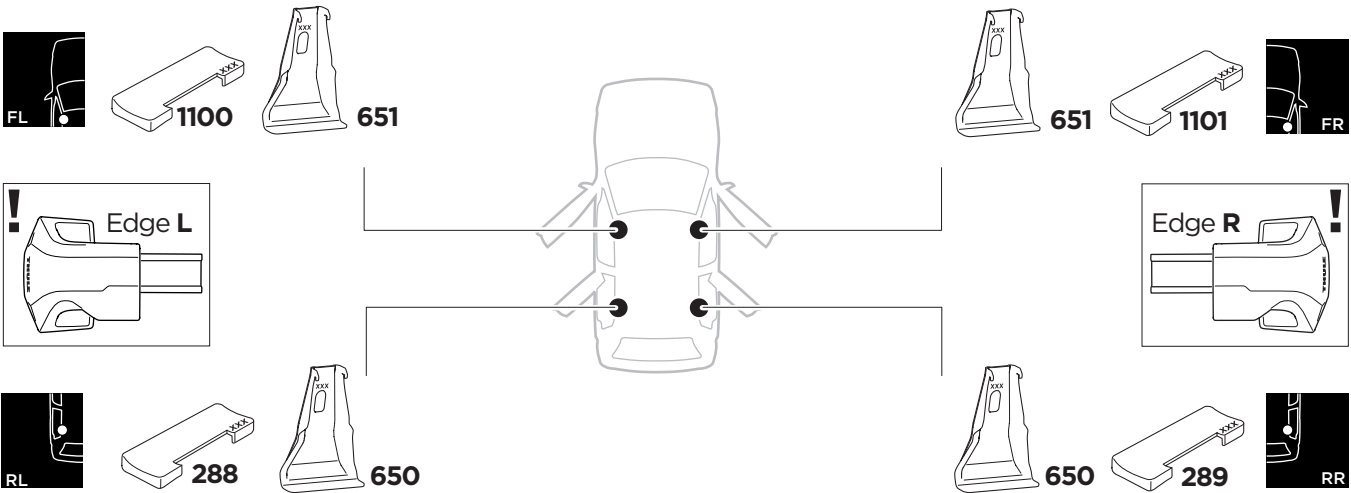

1

Kit 145451

AUDI A5 Sportback (B10), 5-dr Hatchback, 25-

ISO 11154-E

THULE WingBar Evo	THULE WingBar Edge	THULE WingBar	THULE SquareBar Evo	Evo X (scale)	Edge X (scale)
AUDI A5 Sportback (B10), 5-dr Hatchback, 25-				40	Q
THULE ProBar Evo	THULE SlideBar Evo				X (mm/inch)
AUDI A5 Sportback (B10), 5-dr Hatchback, 25-				1051 mm / 41 3/8"	

THULE WingBar Evo	THULE WingBar Edge	THULE WingBar	THULE SquareBar Evo	Evo Y (scale)	Edge Y (scale)
AUDI A5 Sportback (B10), 5-dr Hatchback, 25-				33	M
THULE ProBar Evo	THULE SlideBar Evo				Y (mm/inch)
AUDI A5 Sportback (B10), 5-dr Hatchback, 25-				981 mm / 38 5/8"	

	W (mm/inch)	Z (mm/inch)
AUDI A5 Sportback (B10), 5-dr Hatchback, 25-	785 mm / 30 7/8"	235 mm / 9 1/4"