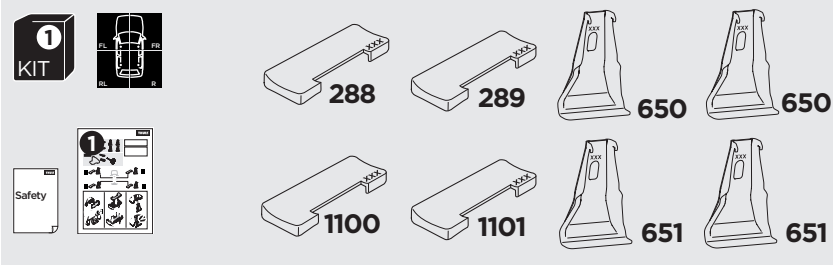

1

Kit 145451

AUDI A5 Sportback (B10), 5-dr Hatchback, 25-

ISO 11154-E

THULE WingBar Evo	THULE WingBar Edge	THULE WingBar	THULE SquareBar Evo	Evo X (scale)	Edge X (scale)
AUDI A5 Sportback (B10), 5-dr Hatchback, 25-				40	Q
THULE ProBar Evo	THULE SlideBar Evo				X (mm/inch)
AUDI A5 Sportback (B10), 5-dr Hatchback, 25-				1051 mm / 41 3/8"	

THULE WingBar Evo	THULE WingBar Edge	THULE WingBar	THULE SquareBar Evo	Evo Y (scale)	Edge Y (scale)
AUDI A5 Sportback (B10), 5-dr Hatchback, 25-				33	M
THULE ProBar Evo	THULE SlideBar Evo				Y (mm/inch)
AUDI A5 Sportback (B10), 5-dr Hatchback, 25-				981 mm / 38 5/8"	

	W (mm/inch)	Z (mm/inch)
AUDI A5 Sportback (B10), 5-dr Hatchback, 25-	785 mm / 30 7/8"	235 mm / 9 1/4"