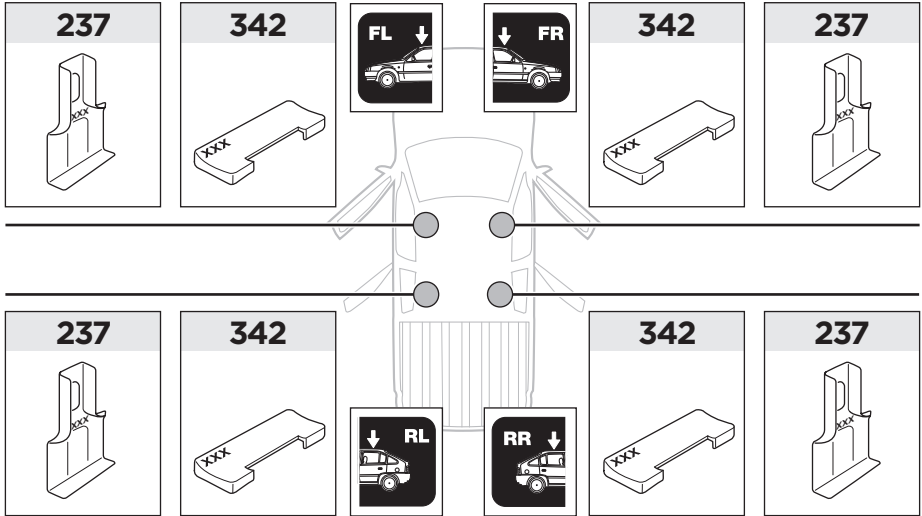

2

FORD F-150, 4-dr Crew Cab, 15-
FORD F-150, 4-dr Super Cab, 15-
FORD Super Duty, 4-dr Crew Cab, 17-
FORD Super Duty, 4-dr Super Cab, 17-