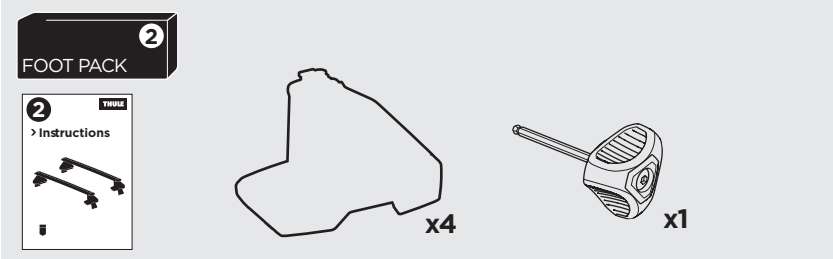

1

Kit 145219

TOYOTA Land Cruiser 150, 5-dr SUV, 09-23

TOYOTA Land Cruiser Prado, 5-dr SUV, 09-23

ISO 11154-E

5564486001

Bring your life
thule.com

THULE WingBar Evo	THULE WingBar Edge	THULE WingBar	THULE SquareBar Evo	Evo X (scale)	Edge X (scale)
TOYOTA Land Cruiser 150, 5-dr SUV, 09-23				46,5	D
TOYOTA Land Cruiser Prado, 5-dr SUV, 09-23				46,5	D

THULE ProBar Evo	THULE SlideBar Evo	X (mm/inch)		
TOYOTA Land Cruiser 150, 5-dr SUV, 09-23		1116 mm / 43 7/8"		
TOYOTA Land Cruiser Prado, 5-dr SUV, 09-23		1116 mm / 43 7/8"		

THULE WingBar Evo	THULE WingBar Edge	THULE WingBar	THULE SquareBar Evo	Evo Y (scale)	Edge Y (scale)
TOYOTA Land Cruiser 150, 5-dr SUV, 09-23				44,5	H
TOYOTA Land Cruiser Prado, 5-dr SUV, 09-23				44,5	H

THULE ProBar Evo	THULE SlideBar Evo	Y (mm/inch)		
TOYOTA Land Cruiser 150, 5-dr SUV, 09-23		1096 mm / 43 1/8"		
TOYOTA Land Cruiser Prado, 5-dr SUV, 09-23		1096 mm / 43 1/8"		

	W (mm/inch)	Z (mm/inch)
TOYOTA Land Cruiser 150, 5-dr SUV, 09-23	750 mm / 29 1/2"	500 mm / 19 5/8"
TOYOTA Land Cruiser Prado, 5-dr SUV, 09-23	750 mm / 29 1/2"	500 mm / 19 5/8"