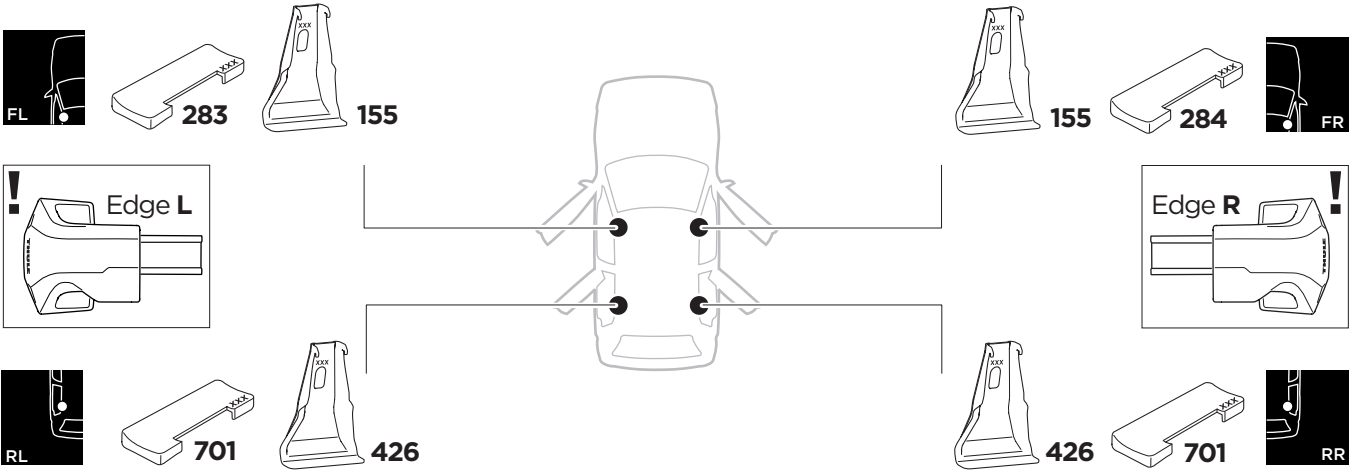

1

Kit 145219

TOYOTA Land Cruiser 150, 5-dr SUV, 09-23

TOYOTA Land Cruiser Prado, 5-dr SUV, 09-23

ISO 11154-E

5564486001

Bring your life
thule.com

THULE WingBar Evo	THULE WingBar Edge	THULE WingBar	THULE SquareBar Evo	Evo X (scale)	Edge X (scale)
TOYOTA Land Cruiser 150, 5-dr SUV, 09-23				46,5	D
TOYOTA Land Cruiser Prado, 5-dr SUV, 09-23				46,5	D

THULE ProBar Evo	THULE SlideBar Evo	X (mm/inch)		
TOYOTA Land Cruiser 150, 5-dr SUV, 09-23		1116 mm / 43 7/8"		
TOYOTA Land Cruiser Prado, 5-dr SUV, 09-23		1116 mm / 43 7/8"		

THULE WingBar Evo	THULE WingBar Edge	THULE WingBar	THULE SquareBar Evo	Evo Y (scale)	Edge Y (scale)
TOYOTA Land Cruiser 150, 5-dr SUV, 09-23				44,5	H
TOYOTA Land Cruiser Prado, 5-dr SUV, 09-23				44,5	H

THULE ProBar Evo	THULE SlideBar Evo	Y (mm/inch)		
TOYOTA Land Cruiser 150, 5-dr SUV, 09-23		1096 mm / 43 1/8"		
TOYOTA Land Cruiser Prado, 5-dr SUV, 09-23		1096 mm / 43 1/8"		

	W (mm/inch)	Z (mm/inch)
TOYOTA Land Cruiser 150, 5-dr SUV, 09-23	750 mm / 29 1/2"	500 mm / 19 5/8"
TOYOTA Land Cruiser Prado, 5-dr SUV, 09-23	750 mm / 29 1/2"	500 mm / 19 5/8"