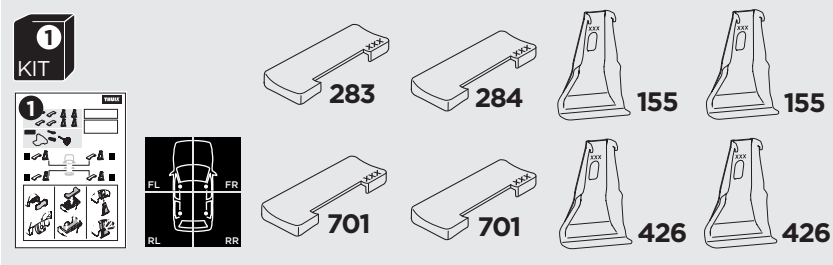

1

Kit 145219

TOYOTA Land Cruiser 150, 5-dr SUV, 09-23

TOYOTA Land Cruiser Prado, 5-dr SUV, 09-23

ISO 11154-E

5564486001

Bring your life
thule.com

THULE WingBar Evo	THULE WingBar Edge	THULE WingBar	THULE SquareBar Evo	Evo X (scale)	Edge X (scale)
TOYOTA Land Cruiser 150, 5-dr SUV, 09-23				46,5	D
TOYOTA Land Cruiser Prado, 5-dr SUV, 09-23				46,5	D

THULE ProBar Evo	THULE SlideBar Evo	X (mm/inch)		
TOYOTA Land Cruiser 150, 5-dr SUV, 09-23		1116 mm / 43 7/8"		
TOYOTA Land Cruiser Prado, 5-dr SUV, 09-23		1116 mm / 43 7/8"		

THULE WingBar Evo	THULE WingBar Edge	THULE WingBar	THULE SquareBar Evo	Evo Y (scale)	Edge Y (scale)
TOYOTA Land Cruiser 150, 5-dr SUV, 09-23				44,5	H
TOYOTA Land Cruiser Prado, 5-dr SUV, 09-23				44,5	H

THULE ProBar Evo	THULE SlideBar Evo	Y (mm/inch)		
TOYOTA Land Cruiser 150, 5-dr SUV, 09-23		1096 mm / 43 1/8"		
TOYOTA Land Cruiser Prado, 5-dr SUV, 09-23		1096 mm / 43 1/8"		

	W (mm/inch)	Z (mm/inch)
TOYOTA Land Cruiser 150, 5-dr SUV, 09-23	750 mm / 29 1/2"	500 mm / 19 5/8"
TOYOTA Land Cruiser Prado, 5-dr SUV, 09-23	750 mm / 29 1/2"	500 mm / 19 5/8"