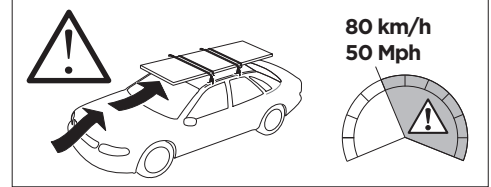

1

Kit 145219

TOYOTA Land Cruiser 150, 5-dr SUV, 09-23

TOYOTA Land Cruiser Prado, 5-dr SUV, 09-23

ISO 11154-E

5564486001

Bring your life
thule.com

THULE WingBar Evo	THULE WingBar Edge	THULE WingBar	THULE SquareBar Evo	Evo X (scale)	Edge X (scale)
TOYOTA Land Cruiser 150, 5-dr SUV, 09-23				46,5	D
TOYOTA Land Cruiser Prado, 5-dr SUV, 09-23				46,5	D