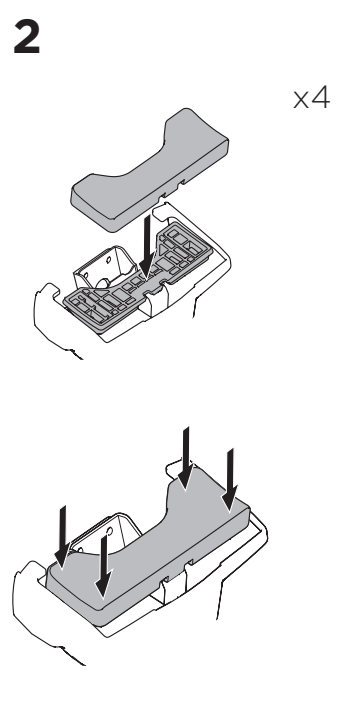

1

Kit 145219

TOYOTA Land Cruiser 150, 5-dr SUV, 09-23

TOYOTA Land Cruiser Prado, 5-dr SUV, 09-23

ISO 11154-E

5564486001

Bring your life
thule.com

THULE WingBar Evo	THULE WingBar Edge	THULE WingBar	THULE SquareBar Evo	Evo X (scale)	Edge X (scale)
TOYOTA Land Cruiser 150, 5-dr SUV, 09-23				46,5	D
TOYOTA Land Cruiser Prado, 5-dr SUV, 09-23				46,5	D

THULE ProBar Evo	THULE SlideBar Evo	X (mm/inch)		
TOYOTA Land Cruiser 150, 5-dr SUV, 09-23		1116 mm / 43 7/8"		
TOYOTA Land Cruiser Prado, 5-dr SUV, 09-23		1116 mm / 43 7/8"		

THULE WingBar Evo	THULE WingBar Edge	THULE WingBar	THULE SquareBar Evo	Evo Y (scale)	Edge Y (scale)
TOYOTA Land Cruiser 150, 5-dr SUV, 09-23				44,5	H
TOYOTA Land Cruiser Prado, 5-dr SUV, 09-23				44,5	H

THULE ProBar Evo	THULE SlideBar Evo	Y (mm/inch)		
TOYOTA Land Cruiser 150, 5-dr SUV, 09-23		1096 mm / 43 1/8"		
TOYOTA Land Cruiser Prado, 5-dr SUV, 09-23		1096 mm / 43 1/8"		

	W (mm/inch)	Z (mm/inch)
TOYOTA Land Cruiser 150, 5-dr SUV, 09-23	750 mm / 29 1/2"	500 mm / 19 5/8"
TOYOTA Land Cruiser Prado, 5-dr SUV, 09-23	750 mm / 29 1/2"	500 mm / 19 5/8"