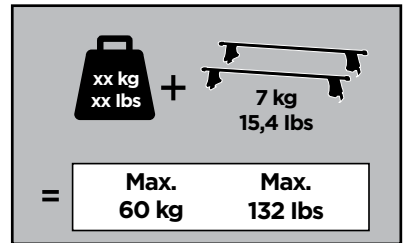

Thule Rapid System Kit 1590

> Instructions

VOLVO S40, 4-dr Sedan, 04-12 / *05-11

*North America

ISO 11154-E

141590
C.20151215
519-1590-03

Bring your life
thule.com