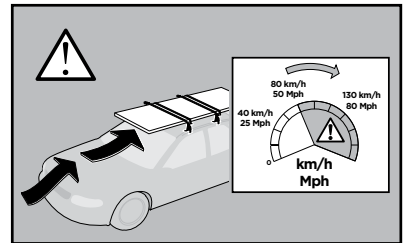

Thule Rapid System Kit 1590

> Instructions

VOLVO S40, 4-dr Sedan, 04-12 / *05-11

*North America

ISO 11154-E

141590
C.20151215
519-1590-03

Bring your life
thule.com