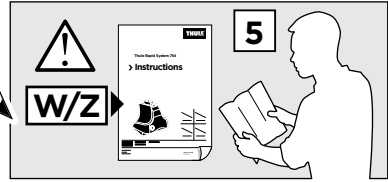

3

	W (mm)	Z (mm)	W (inch)	Z (inch)
VOLVO S40, 4-dr Sedan, 04-12 / *05-11	225	830	8 ⁷/₈	32 ⁵/₈