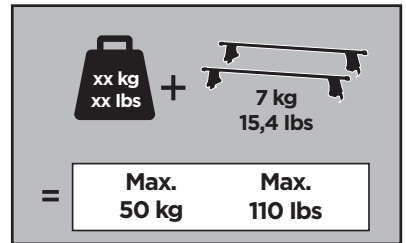

Thule Rapid System Kit 1530

> Instructions

FORD Edge, 5-dr SUV, 07-14 *

FORD Edge Sport, 5-dr SUV, 09-14 *

LINCOLN MKX, 5-dr SUV, 07-15 *

* w/o factory rack

ISO 11154-E

141530

C.20140918
519-1530-02

Bring your life

thule.com