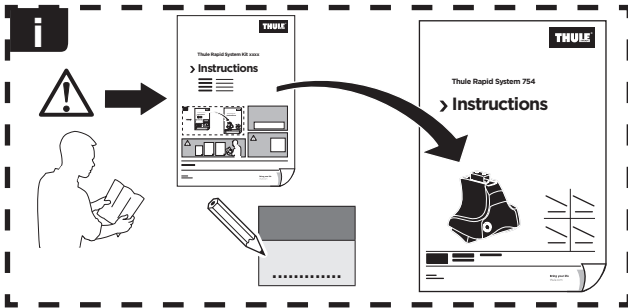

Thule Rapid System Kit 1530

> Instructions

FORD Edge, 5-dr SUV, 07-14 *

FORD Edge Sport, 5-dr SUV, 09-14 *

LINCOLN MKX, 5-dr SUV, 07-15 *

* w/o factory rack

ISO 11154-E

141530

C.20140918
519-1530-02

Bring your life

thule.com