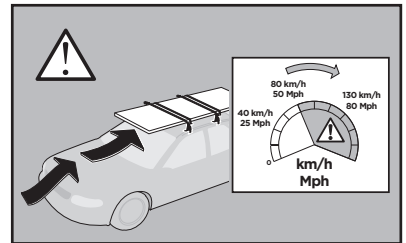

Thule Rapid System Kit 1530

> Instructions

FORD Edge, 5-dr SUV, 07-14 *

FORD Edge Sport, 5-dr SUV, 09-14 *

LINCOLN MKX, 5-dr SUV, 07-15 *

* w/o factory rack

ISO 11154-E

141530

C.20140918
519-1530-02

Bring your life

thule.com