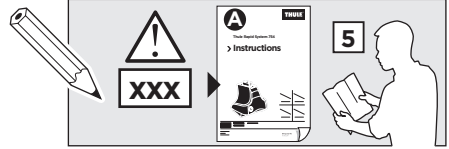

2

SRA

HONDA Civic, 3-dr Hatchback, 02-03, 04-05

HONDA Civic, 5-dr Hatchback, 01-03, 04-05 (EUR)

HONDA Stream, 5-dr MPV, 00-03, 04-06

HONDA Civic, 5-dr Hatchback, 00-04 (JPN)

3

	W (mm)	Z (mm)	Y (mm)	W (inch)	Z (inch)	Y (inch)
<b>HONDA Civic</b> , 3-dr Hatchback, 02-03, 04-05	<b>240</b>	<b>700</b>	<b>350</b>	<b>9 1/2</b>	<b>27 1/2</b>	<b>13 3/4</b>