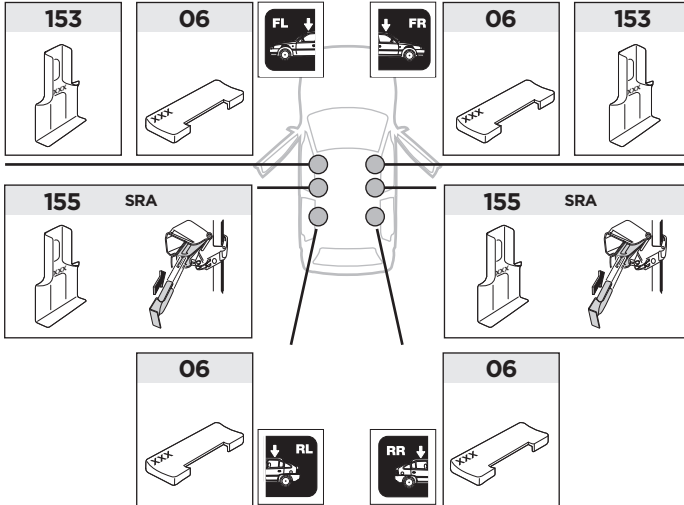

HONDA Civic, 3-dr Hatchback, 02-03, 04-05