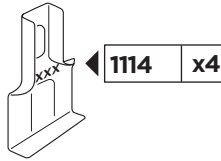

Thule Rapid System Kit 1656

> Instructions

JEEP Grand Cherokee, 5-dr SUV, 11-

ISO 11154-E

141656

C.20130107
519-1656-01

Bring your life
thule.com

1

	X (scale)	X (mm)	X (inch)
JEEP Grand Cherokee, 5-dr SUV, 11-	56	1211	47 ⁵ / ₈

	Y (scale)	Y (mm)	Y (inch)
JEEP Grand Cherokee, 5-dr SUV, 11-	53	1181	46 ¹ / ₂

2

JEEP Grand Cherokee, 5-dr SUV, 11-

3

	W (mm)	Z (mm)	W (inch)	Z (inch)
JEEP Grand Cherokee, 5-dr SUV, 11-	254	800	10	31 1/2