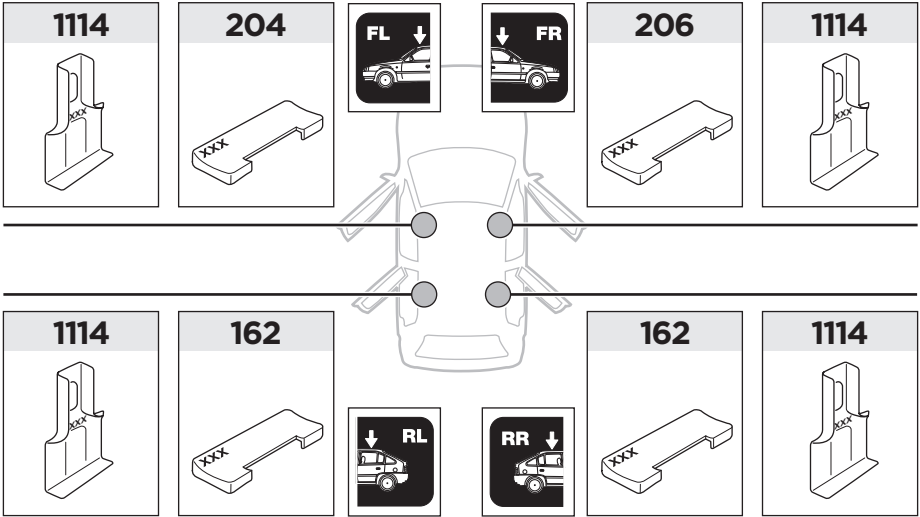

Thule Rapid System Kit 1656

> Instructions

JEEP Grand Cherokee, 5-dr SUV, 11-

ISO 11154-E

141656

C.20130107
519-1656-01

Bring your life
thule.com

1

	X (scale)	X (mm)	X (inch)
JEEP Grand Cherokee, 5-dr SUV, 11-	56	1211	47 ⁵ / ₈

	Y (scale)	Y (mm)	Y (inch)
JEEP Grand Cherokee, 5-dr SUV, 11-	53	1181	46 ¹ / ₂

2

JEEP Grand Cherokee, 5-dr SUV, 11-

3

	W (mm)	Z (mm)	W (inch)	Z (inch)
JEEP Grand Cherokee, 5-dr SUV, 11-	254	800	10	31 1/2