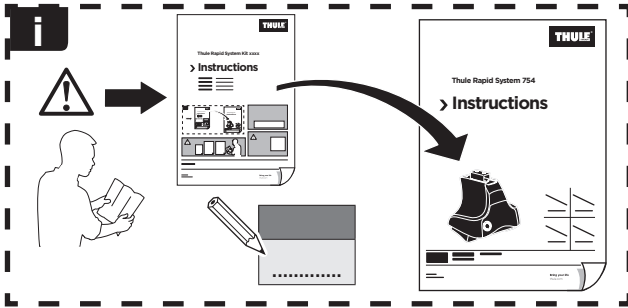

Thule Rapid System Kit 1656

> Instructions

JEEP Grand Cherokee, 5-dr SUV, 11-

ISO 11154-E

141656

C.20130107
519-1656-01

Bring your life
thule.com

1

	X (scale)	X (mm)	X (inch)
JEEP Grand Cherokee, 5-dr SUV, 11-	56	1211	47 ⁵ / ₈

	Y (scale)	Y (mm)	Y (inch)
JEEP Grand Cherokee, 5-dr SUV, 11-	53	1181	46 ¹ / ₂

2

JEEP Grand Cherokee, 5-dr SUV, 11-

3

	W (mm)	Z (mm)	W (inch)	Z (inch)
JEEP Grand Cherokee, 5-dr SUV, 11-	254	800	10	31 1/2