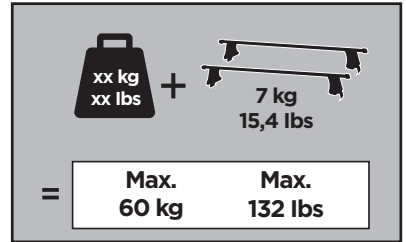

Thule Rapid System Kit 1656

> Instructions

JEEP Grand Cherokee, 5-dr SUV, 11-

ISO 11154-E

141656

C.20130107
519-1656-01

Bring your life
thule.com

1

	X (scale)	X (mm)	X (inch)
JEEP Grand Cherokee, 5-dr SUV, 11-	56	1211	47 ⁵ / ₈

	Y (scale)	Y (mm)	Y (inch)
JEEP Grand Cherokee, 5-dr SUV, 11-	53	1181	46 ¹ / ₂

2

JEEP Grand Cherokee, 5-dr SUV, 11-

3

	W (mm)	Z (mm)	W (inch)	Z (inch)
JEEP Grand Cherokee, 5-dr SUV, 11-	254	800	10	31 1/2