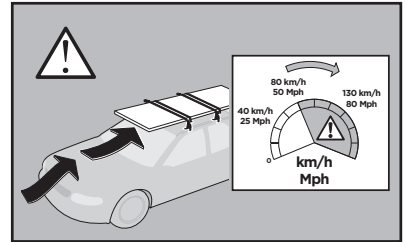

Thule Rapid System Kit 1656

> Instructions

JEEP Grand Cherokee, 5-dr SUV, 11-

ISO 11154-E

141656

C.20130107
519-1656-01

Bring your life
thule.com

1

	X (scale)	X (mm)	X (inch)
JEEP Grand Cherokee, 5-dr SUV, 11-	56	1211	47 ⁵ / ₈

	Y (scale)	Y (mm)	Y (inch)
JEEP Grand Cherokee, 5-dr SUV, 11-	53	1181	46 ¹ / ₂

2

JEEP Grand Cherokee, 5-dr SUV, 11-

3

	W (mm)	Z (mm)	W (inch)	Z (inch)
JEEP Grand Cherokee, 5-dr SUV, 11-	254	800	10	31 1/2