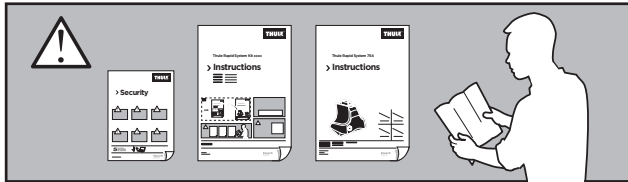

Thule Rapid System Kit 1656

> Instructions

JEEP Grand Cherokee, 5-dr SUV, 11-

ISO 11154-E

141656

C.20130107
519-1656-01

Bring your life
thule.com

1