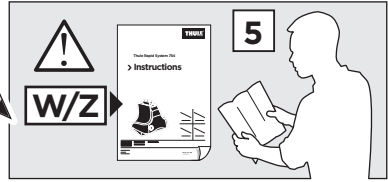

	X (scale)	X (mm)	X (inch)
JEEP Grand Cherokee, 5-dr SUV, 11-	56	1211	47 ⁵ / ₈

	Y (scale)	Y (mm)	Y (inch)
JEEP Grand Cherokee, 5-dr SUV, 11-	53	1181	46 ¹ / ₂

2

JEEP Grand Cherokee, 5-dr SUV, 11-

3

	W (mm)	Z (mm)	W (inch)	Z (inch)
JEEP Grand Cherokee, 5-dr SUV, 11-	254	800	10	31 1/2