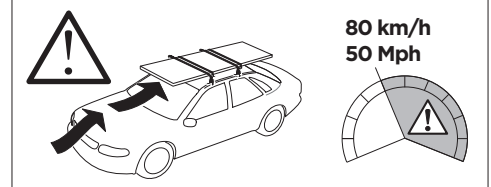

1

Kit 145013

AUDI A3, 5-dr Hatchback, 12-20

ISO 11154-E