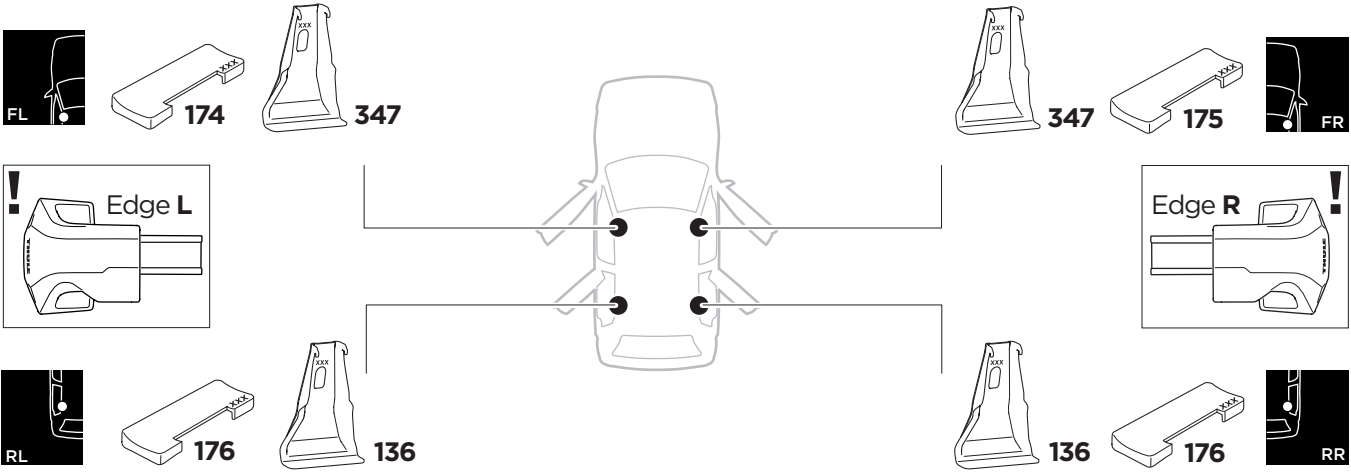

## Kit 145041

RENAULT Grand Scénic (Mk. IV), 5-dr MPV, 17-  
RENAULT Scénic (Mk. IV), 5-dr MPV, 17-23

ISO 11154-E

THULE WingBar Evo	THULE WingBar Edge	THULE WingBar	THULE SquareBar Evo	Evo X (scale)	Edge X (scale)
RENAULT Grand Scenic (Mk. IV), 5-dr MPV, 17-				51,5	L
RENAULT Scenic (Mk. IV), 5-dr MPV, 17-23				51,5	L

THULE ProBar Evo	THULE SlideBar Evo	X (mm/inch)
RENAULT Grand Scenic (Mk. IV), 5-dr MPV, 17-		1166 mm / 45 7/8"
RENAULT Scenic (Mk. IV), 5-dr MPV, 17-23		1166 mm / 45 7/8"

THULE WingBar Evo	THULE WingBar Edge	THULE WingBar	THULE SquareBar Evo	Evo Y (scale)	Edge Y (scale)
RENAULT Grand Scenic (Mk. IV), 5-dr MPV, 17-				42,5	L
RENAULT Scenic (Mk. IV), 5-dr MPV, 17-23				42,5	L

THULE ProBar Evo	THULE SlideBar Evo	Y (mm/inch)
RENAULT Grand Scenic (Mk. IV), 5-dr MPV, 17-		1076 mm / 42 3/8"
RENAULT Scenic (Mk. IV), 5-dr MPV, 17-23		1076 mm / 42 3/8"

	W (mm/inch)	Z (mm/inch)
RENAULT Grand Scenic (Mk. IV), 5-dr MPV, 17-	725 mm / 28 1/2"	235 mm / 9 1/4"
RENAULT Scenic (Mk. IV), 5-dr MPV, 17-23	725 mm / 28 1/2"	235 mm / 9 1/4"