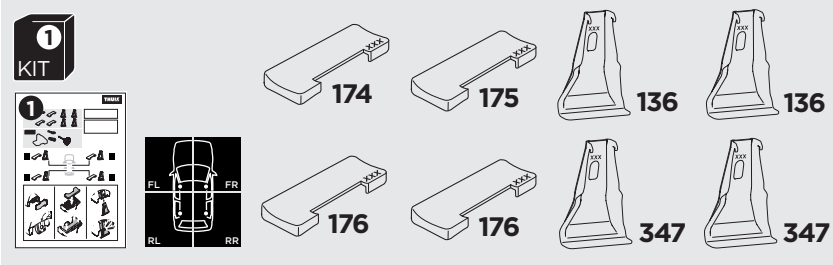

# 1

## Kit 145041

RENAULT Grand Scénic (Mk. IV), 5-dr MPV, 17-  
RENAULT Scénic (Mk. IV), 5-dr MPV, 17-23

ISO 11154-E

THULE WingBar Evo	THULE WingBar Edge	THULE WingBar	THULE SquareBar Evo	Evo X (scale)	Edge X (scale)
RENAULT Grand Scenic (Mk. IV), 5-dr MPV, 17-				51,5	L
RENAULT Scenic (Mk. IV), 5-dr MPV, 17-23				51,5	L

THULE ProBar Evo	THULE SlideBar Evo	X (mm/inch)
RENAULT Grand Scenic (Mk. IV), 5-dr MPV, 17-		1166 mm / 45 7/8"
RENAULT Scenic (Mk. IV), 5-dr MPV, 17-23		1166 mm / 45 7/8"

THULE WingBar Evo	THULE WingBar Edge	THULE WingBar	THULE SquareBar Evo	Evo Y (scale)	Edge Y (scale)
RENAULT Grand Scenic (Mk. IV), 5-dr MPV, 17-				42,5	L
RENAULT Scenic (Mk. IV), 5-dr MPV, 17-23				42,5	L

THULE ProBar Evo	THULE SlideBar Evo	Y (mm/inch)
RENAULT Grand Scenic (Mk. IV), 5-dr MPV, 17-		1076 mm / 42 3/8"
RENAULT Scenic (Mk. IV), 5-dr MPV, 17-23		1076 mm / 42 3/8"

	W (mm/inch)	Z (mm/inch)
RENAULT Grand Scenic (Mk. IV), 5-dr MPV, 17-	725 mm / 28 1/2"	235 mm / 9 1/4"
RENAULT Scenic (Mk. IV), 5-dr MPV, 17-23	725 mm / 28 1/2"	235 mm / 9 1/4"