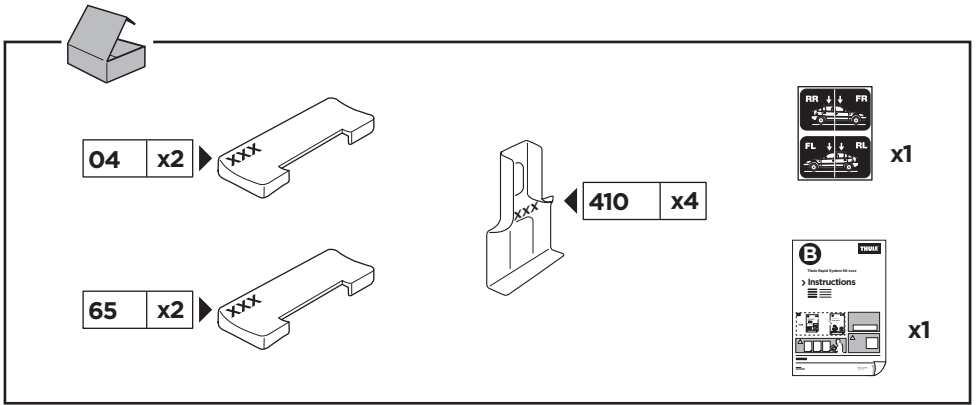

*North America

The diagram is divided into four main sections:

- Top Left:** A dashed box containing an information icon (i), a warning triangle, an illustration of a person reading instructions, and two instruction manuals labeled 'B' and 'A'. An arrow points from manual 'B' to manual 'A'.
- Top Right:** A weight calculation diagram. It shows a bag labeled 'xx kg xx lbs' plus a bar labeled '7 kg 15,4 lbs' equals a maximum weight of '40 kg 88 lbs'. Below this, it shows two screws labeled '3 kg 6,6 lbs'.
- Bottom Left:** A dashed box containing a warning triangle, three instruction manuals labeled 'A', 'B', and 'Security', and an illustration of a person reading instructions.
- Bottom Right:** A diagram showing a car with a roof rack. A speedometer icon indicates a maximum speed of 80 km/h (50 Mph) for the load, with a warning triangle. A secondary speedometer icon indicates a maximum speed of 130 km/h (80 Mph) for the vehicle.

ISO 11154-E

141503

C.20180724
519-1503-05

Bring your life
thule.com

1

	X (scale)	X (mm)	X (inch)
FORD Fiesta, 3-dr Hatchback, 08-17	34	991	39
FORD Fiesta Van, 3-dr Hatchback, 08-17	34	991	39
FORD Fiesta, 5-dr Hatchback, 08-17	33	981	38 ⁵/₈
FORD Fiesta, 4-dr Sedan, *11-	34,5	997	39 ¹/₄
FORD Fiesta, 5-dr Hatchback, *11-	34,5	997	39 ¹/₄

	Y (scale)	Y (mm)	Y (inch)
FORD Fiesta, 3-dr Hatchback, 08-17	29,5	946	37 ¹/₄
FORD Fiesta Van, 3-dr Hatchback, 08-17	29,5	946	37 ¹/₄
FORD Fiesta, 5-dr Hatchback, 08-17	30	951	37 ¹/₂
FORD Fiesta, 4-dr Sedan, *11-	30	953	37 ¹/₂
FORD Fiesta, 5-dr Hatchback, *11-	30	953	37 ¹/₂

	W (mm)	Z (mm)	W (inch)	Z (inch)
FORD Fiesta, 5-dr Hatchback, 08-17	320	600	12 5/8	23 5/8
FORD Fiesta, 4-dr Sedan, *11-	289	610	11 3/8	24
FORD Fiesta, 5-dr Hatchback, *11-	289	610	11 3/8	24