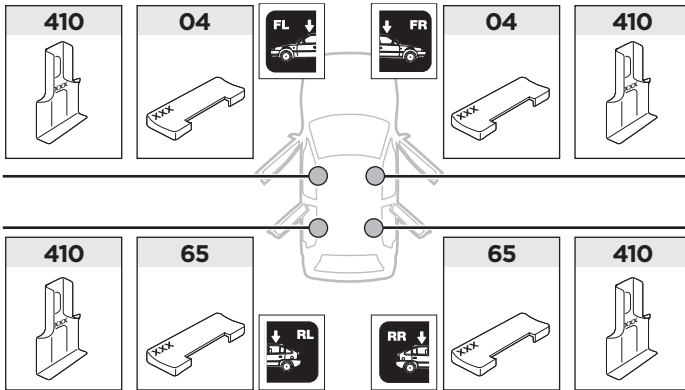

*North America

The diagram is divided into four main sections:

- Top Left:** A dashed box containing an information icon (i), a warning triangle, an illustration of a person reading instructions, and two instruction manuals labeled 'B' and 'A'. An arrow points from manual 'B' to manual 'A'.
- Top Right:** A weight calculation diagram. It shows a bag labeled 'xx kg xx lbs' plus a bar labeled '7 kg 15,4 lbs' equals a maximum weight of '40 kg 88 lbs'. Below this, it shows two screws labeled '3 kg 6,6 lbs'.
- Bottom Left:** A dashed box containing a warning triangle, three instruction manuals labeled 'A', 'B', and 'Security', and an illustration of a person reading instructions.
- Bottom Right:** A diagram showing a car with a roof rack. A speedometer icon indicates a maximum speed of 80 km/h (50 Mph) for the load, with a warning triangle. A secondary speedometer icon indicates a maximum speed of 130 km/h (80 Mph) for the vehicle.

	Y (scale)	Y (mm)	Y (inch)
FORD Fiesta, 3-dr Hatchback, 08-17	29,5	946	37 ¹/₄
FORD Fiesta Van, 3-dr Hatchback, 08-17	29,5	946	37 ¹/₄
FORD Fiesta, 5-dr Hatchback, 08-17	30	951	37 ¹/₂
FORD Fiesta, 4-dr Sedan, *11-	30	953	37 ¹/₂
FORD Fiesta, 5-dr Hatchback, *11-	30	953	37 ¹/₂

2

SRA

FORD Fiesta, 3-dr Hatchback, 08-17
FORD Fiesta Van, 3-dr Hatchback, 08-17

FORD Fiesta, 5-dr Hatchback, 08-17

FORD Fiesta, 5-dr Hatchback, *11-

FORD Fiesta, 4-dr Sedan, *11-

3

	W (mm)	Z (mm)	Y (mm)	W (inch)	Z (inch)	Y (inch)
FORD Fiesta, 3-dr Hatchback, 08-17	250	650	320	9 7/8	25 5/8	12 1/2
FORD Fiesta Van, 3-dr Hatchback, 08-17	250	650	320	9 7/8	25 5/8	12 1/2

	W (mm)	Z (mm)	W (inch)	Z (inch)
FORD Fiesta, 5-dr Hatchback, 08-17	320	600	12 5/8	23 5/8
FORD Fiesta, 4-dr Sedan, *11-	289	610	11 3/8	24
FORD Fiesta, 5-dr Hatchback, *11-	289	610	11 3/8	24