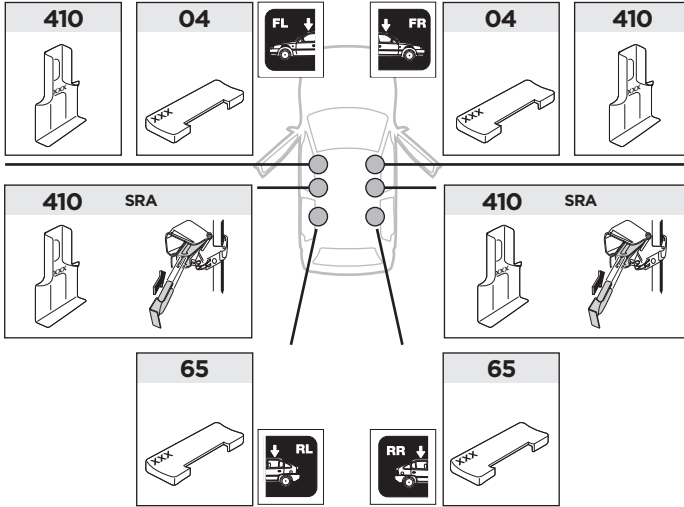

FORD Fiesta, 3-dr Hatchback, 08-17
FORD Fiesta Van, 3-dr Hatchback, 08-17