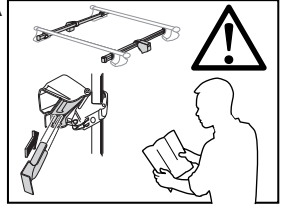

2

SRA

FORD Fiesta, 3-dr Hatchback, 08-17
FORD Fiesta Van, 3-dr Hatchback, 08-17

FORD Fiesta, 5-dr Hatchback, 08-17

FORD Fiesta, 5-dr Hatchback, *11-

FORD Fiesta, 4-dr Sedan, *11-