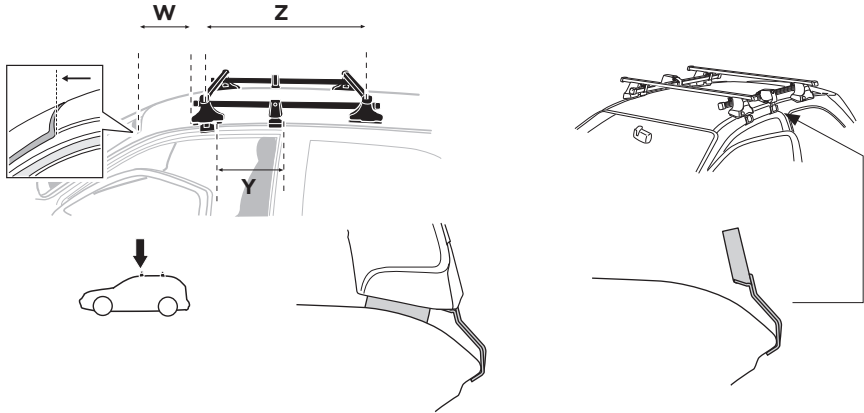

*North America

The diagram is divided into four main sections:

- Top Left:** A dashed box containing an information icon (i), a warning triangle, an illustration of a person reading instructions, and two instruction manuals labeled 'B' and 'A'. An arrow points from manual 'B' to manual 'A'.
- Top Right:** A weight calculation diagram. It shows a bag labeled 'xx kg xx lbs' plus a bar labeled '7 kg 15,4 lbs' equals a maximum weight of '40 kg 88 lbs'. Below this, it shows two screws labeled '3 kg 6,6 lbs'.
- Bottom Left:** A dashed box containing a warning triangle, three instruction manuals labeled 'A', 'B', and 'Security', and an illustration of a person reading instructions.
- Bottom Right:** A diagram showing a car with a roof rack. A speedometer icon indicates a maximum speed of 80 km/h (50 Mph) for the load, with a warning triangle. A secondary speedometer icon indicates a maximum speed of 130 km/h (80 Mph) for the vehicle.

	Y (scale)	Y (mm)	Y (inch)
FORD Fiesta, 3-dr Hatchback, 08-17	29,5	946	37 ¹/₄
FORD Fiesta Van, 3-dr Hatchback, 08-17	29,5	946	37 ¹/₄
FORD Fiesta, 5-dr Hatchback, 08-17	30	951	37 ¹/₂
FORD Fiesta, 4-dr Sedan, *11-	30	953	37 ¹/₂
FORD Fiesta, 5-dr Hatchback, *11-	30	953	37 ¹/₂

2

SRA

FORD Fiesta, 3-dr Hatchback, 08-17
FORD Fiesta Van, 3-dr Hatchback, 08-17

FORD Fiesta, 5-dr Hatchback, 08-17

FORD Fiesta, 5-dr Hatchback, *11-

FORD Fiesta, 4-dr Sedan, *11-

3

	W (mm)	Z (mm)	Y (mm)	W (inch)	Z (inch)	Y (inch)
FORD Fiesta, 3-dr Hatchback, 08-17	250	650	320	9 7/8	25 5/8	12 1/2
FORD Fiesta Van, 3-dr Hatchback, 08-17	250	650	320	9 7/8	25 5/8	12 1/2

	W (mm)	Z (mm)	W (inch)	Z (inch)
FORD Fiesta, 5-dr Hatchback, 08-17	320	600	12 5/8	23 5/8
FORD Fiesta, 4-dr Sedan, *11-	289	610	11 3/8	24
FORD Fiesta, 5-dr Hatchback, *11-	289	610	11 3/8	24