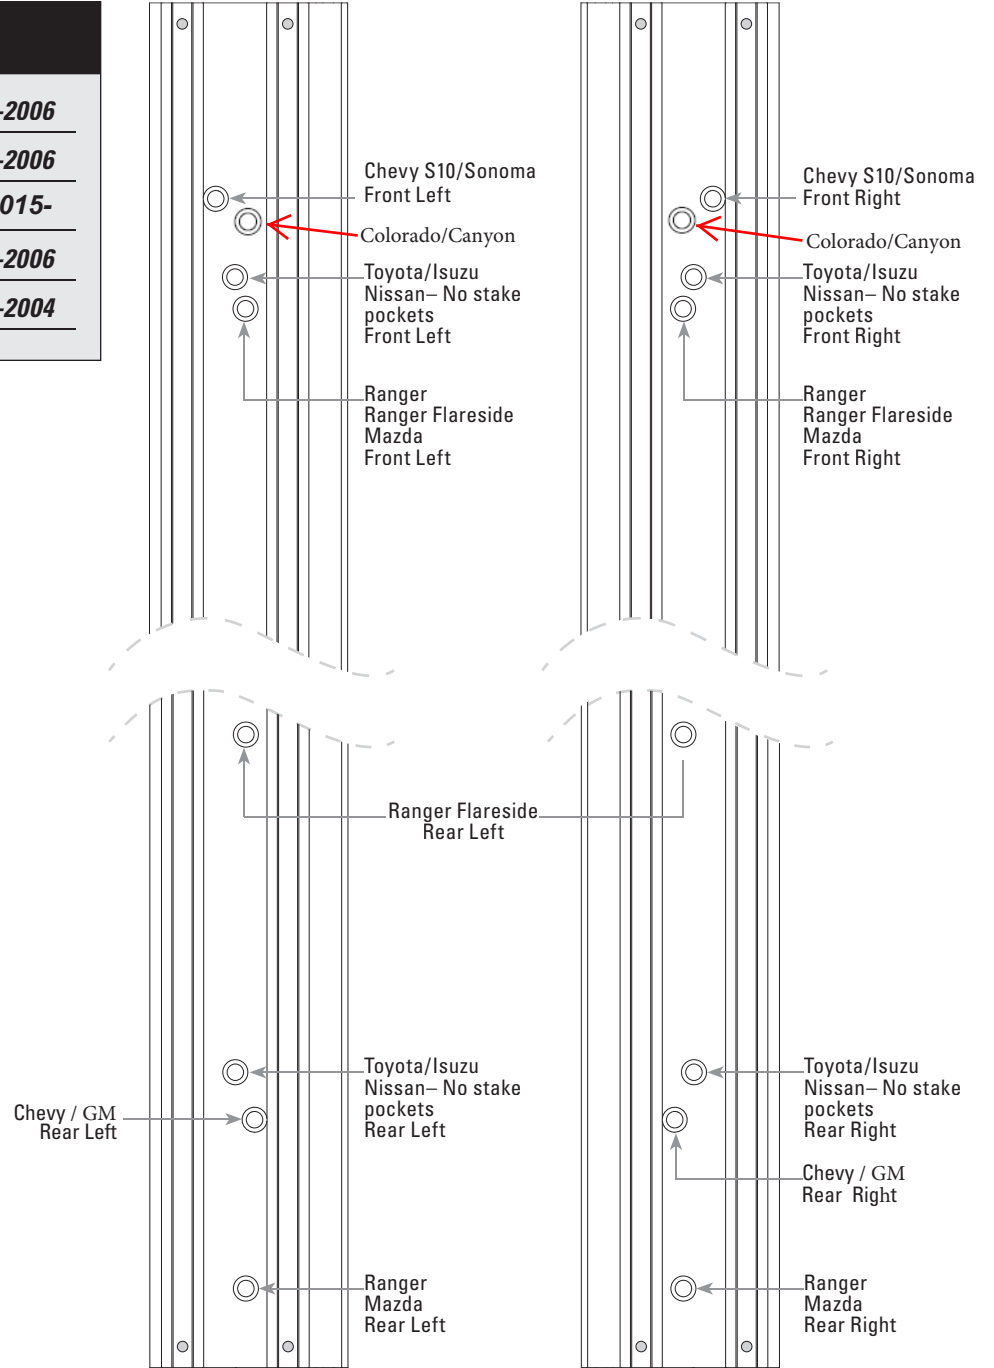

BASE RAIL # 21600, #21783 Layout
Drawing

CAB

COMPACT SHORT BED	
Ford Ranger/Flareside	1983-2006
Mazda	1994-2006
Chevy/GMC	1982-2004, 2015-
Nissan/Isuzu	All-2006
Toyota	All-2004

TAILGATE