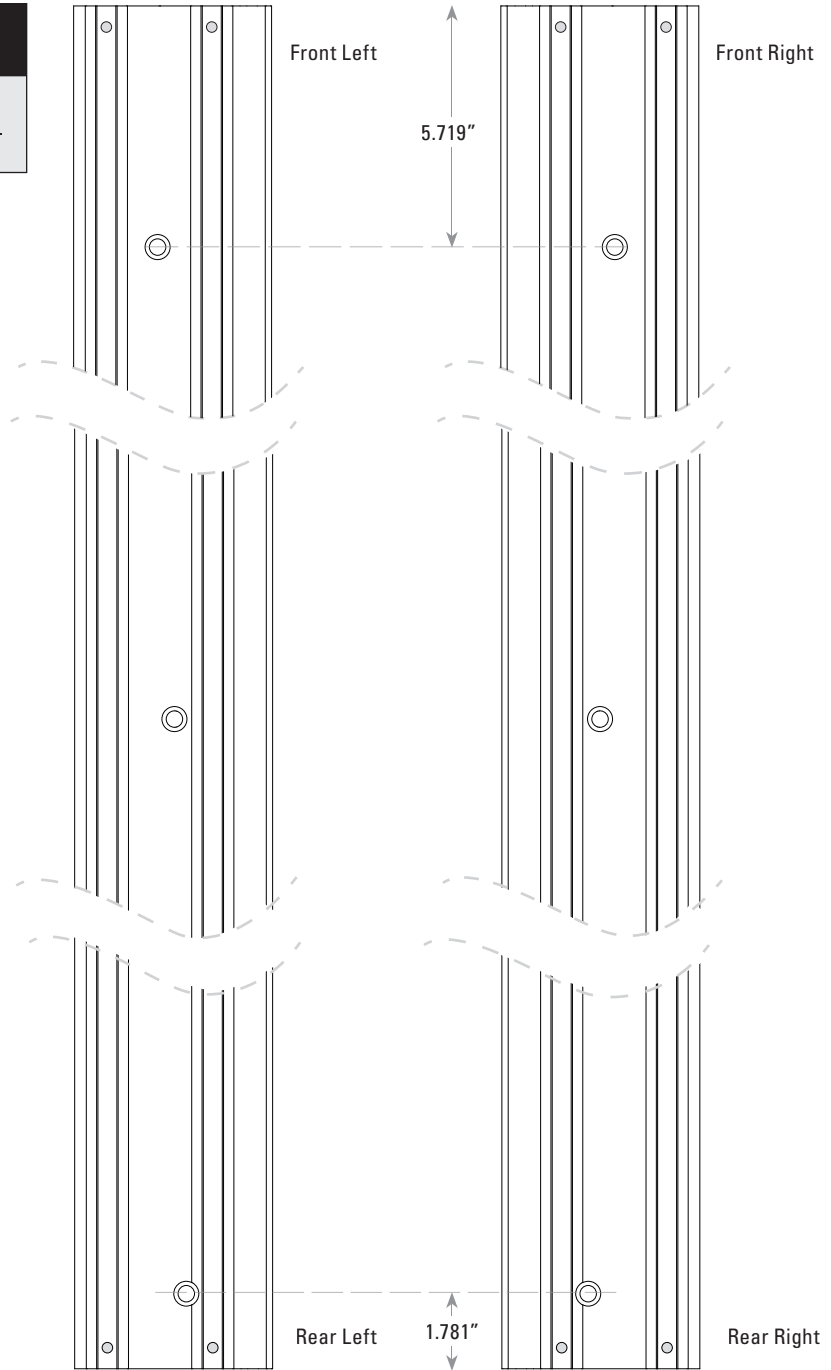

BASE RAIL # 21010 Layout
Drawing

CAB

FULL SIZE LONG BED

Ford F250/350 Super Duty 1999- 2006

TAILGATE