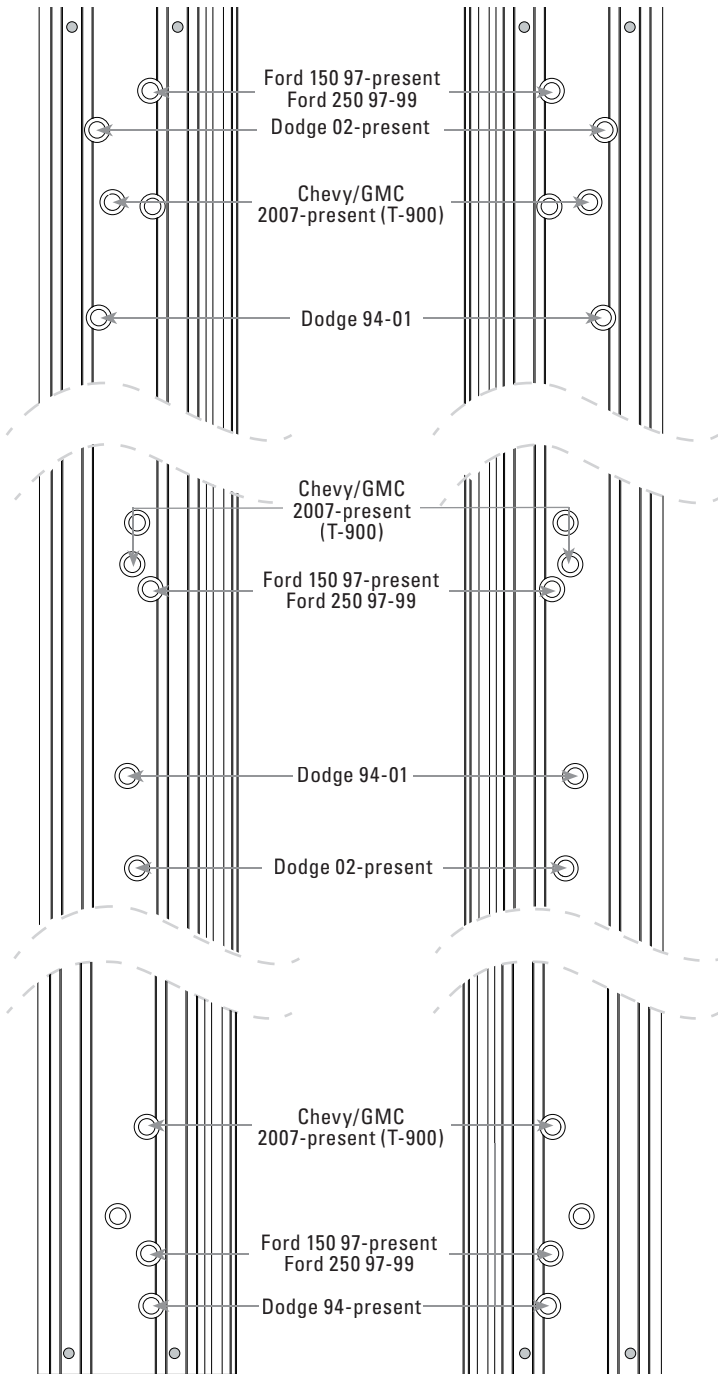

BASERAIL # 21000, #21780

Layout Drawing

FULL SIZE LONG BED	
Ford	1973-Present
Ford	1973-Present
Chevy/GMC	2007-Present
<i>Chevy/GMC Pre-2006 see reverse side</i>	

* Note: The 1999-2007 Ford F-250 & F-350 Super Duty trucks require a different baserail.

LEFT CAB RIGHT

LEFT TAILGATE RIGHT

See other side for
pre-2006 Chevy/GMC trucks

BASERAIL # 21000 #21780
Layout Drawing

FULL SIZE LONG BED	
Chevy/GMC	1998-2006
Chevy/GMC	2007-Present
Ford	See reverse side
Dodge	See reverse side

LEFT CAB RIGHT

LEFT TAILGATE RIGHT

See other for side 2007 GMC/Chevy, Ford & Dodge trucks 