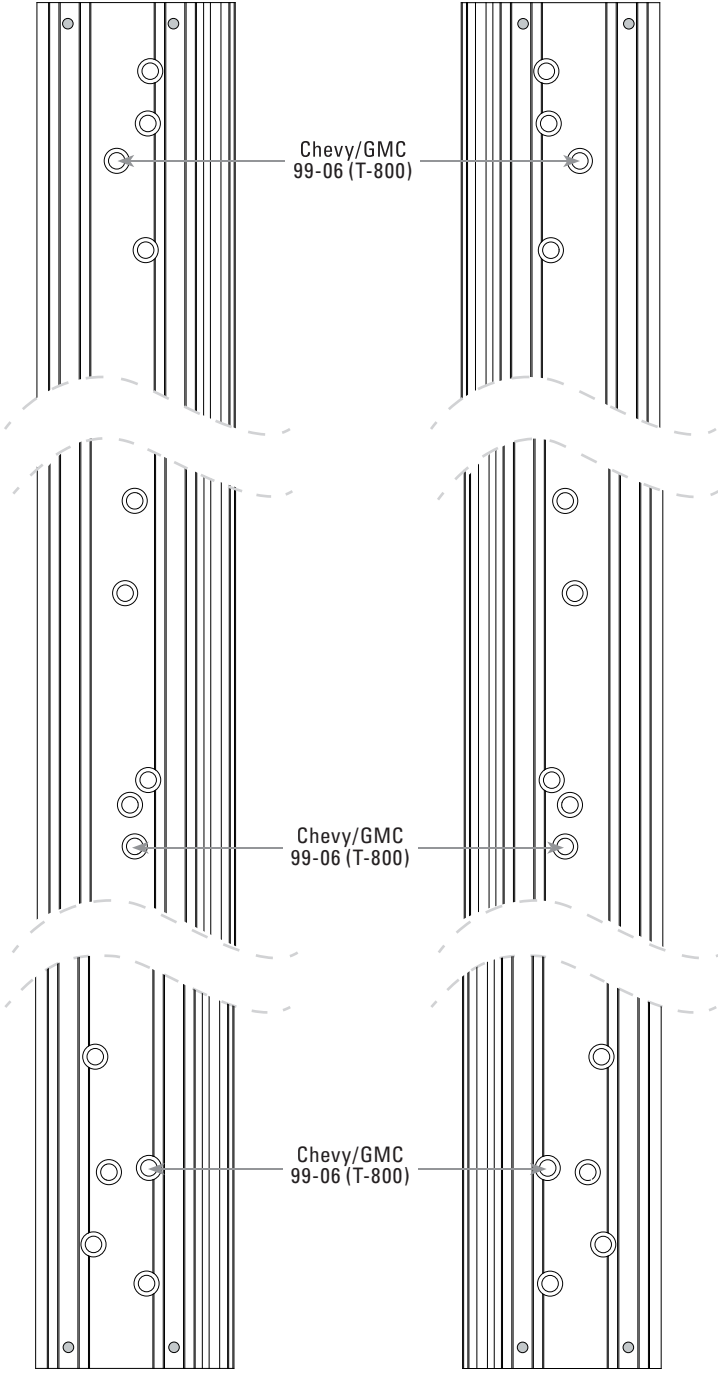

BASERAIL # 21000, #21780

Layout Drawing

FULL SIZE LONG BED	
Ford	1973-Present
Ford	1973-Present
Chevy/GMC	2007-Present
<i>Chevy/GMC Pre-2006 see reverse side</i>	

* Note: The 1999-2007 Ford F-250 & F-350 Super Duty trucks require a different baserail.

LEFT CAB RIGHT

LEFT TAILGATE RIGHT

See other side for
pre-2006 Chevy/GMC trucks

BASERAIL # 21000 #21780
Layout Drawing

FULL SIZE LONG BED	
Chevy/GMC	1998-2006
Chevy/GMC	2007-Present
Ford	See reverse side
Dodge	See reverse side

LEFT CAB RIGHT

LEFT TAILGATE RIGHT

See other for side 2007 GMC/Chevy, Ford & Dodge trucks 