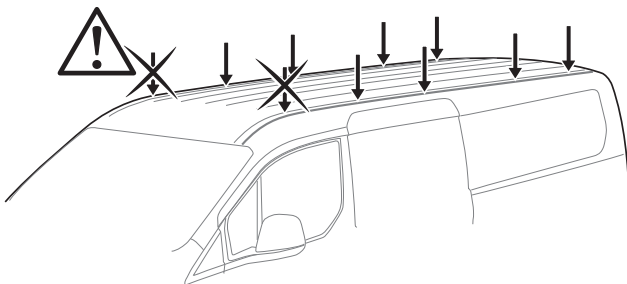

1

Kit 187029

FORD Transit Connect (Mk. II), 4-dr Van, 14-23

ISO 11154-E

This kit is only for vehicles with fixpoint mounting.

1

1

Bring your life