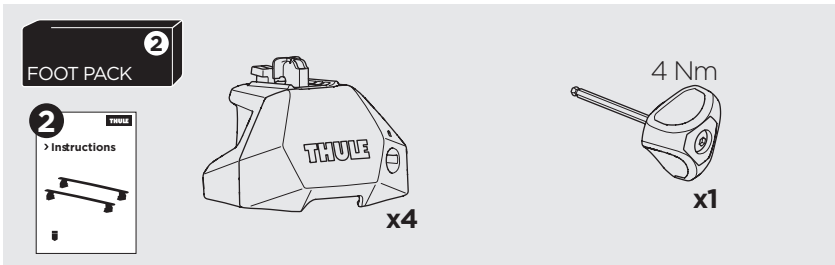

1

Kit 187029

FORD Transit Connect (Mk. II), 4-dr Van, 14-23

ISO 11154-E

This kit is only for vehicles with fixpoint mounting.

1

1

Bring your life