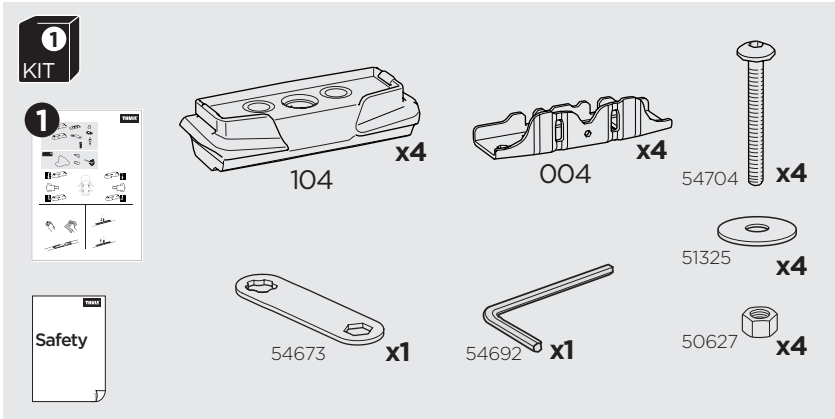

1

Kit 187029

FORD Transit Connect (Mk. II), 4-dr Van, 14-23

ISO 11154-E

This kit is only for vehicles with fixpoint mounting.

1

1

Bring your life