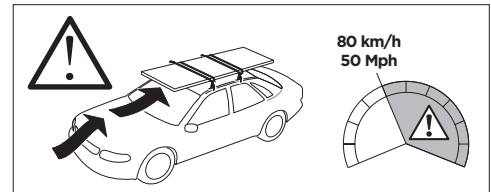

1

Kit 187029

FORD Transit Connect (Mk. II), 4-dr Van, 14-23

ISO 11154-E

This kit is only for vehicles with fixpoint mounting.

1

1

Bring your life