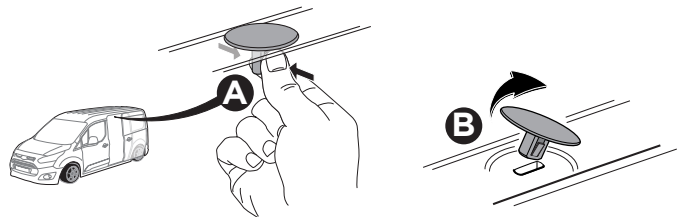

1

Kit 187029

FORD Transit Connect (Mk. II), 4-dr Van, 14-23

ISO 11154-E

This kit is only for vehicles with fixpoint mounting.

1

1

Bring your life