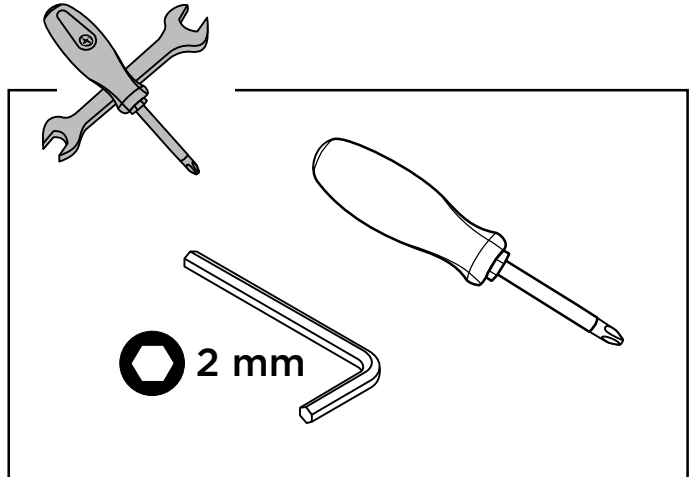

Thule Tent/LED Mounting Rail TO 5200 Disassembly

➤ Instructions

Prod no.: 301250 - 301264

Document: 5AT904-00

Date: 04/08/2015

Bring your life
thule.com

DISASSEMBLY