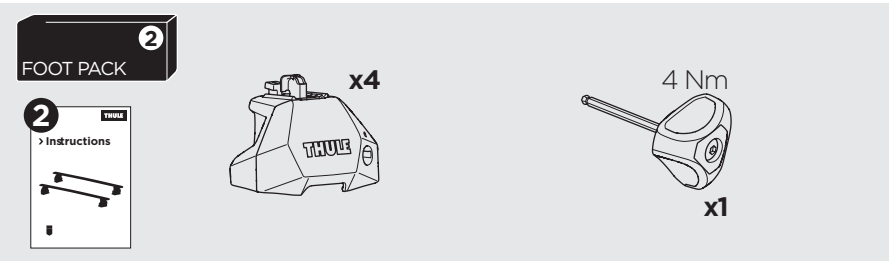

## Kit 187123

ISUZU Como, 5-dr Bus, 12-  
ISUZU Como, 5-dr Van, 12-  
NISSAN NV350, 5-dr Bus, 12-  
NISSAN NV350, 5-dr Van, 12-

This kit is only for vehicles with fixpoint mounting.

1

2

3 **A**

**B**

4