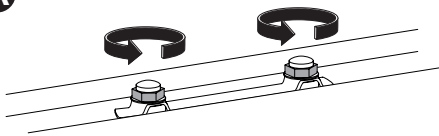

## Kit 187123

ISUZU Como, 5-dr Bus, 12-  
ISUZU Como, 5-dr Van, 12-  
NISSAN NV350, 5-dr Bus, 12-  
NISSAN NV350, 5-dr Van, 12-

This kit is only for vehicles with fixpoint mounting.

1

2

3 **A**

**B**

4