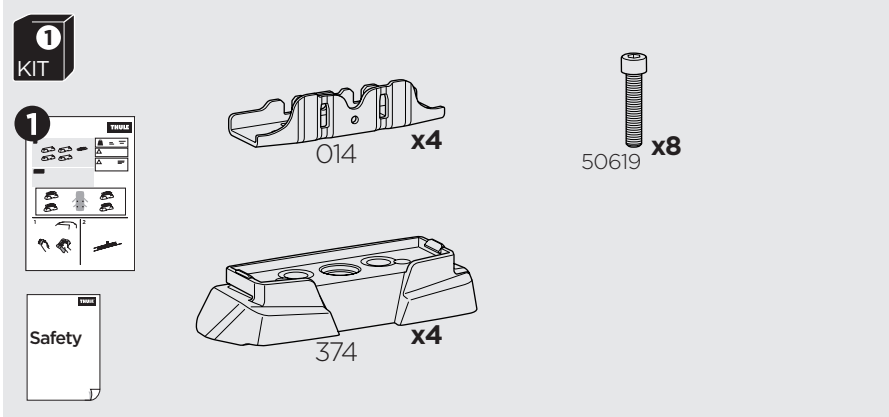

## Kit 187123

ISUZU Como, 5-dr Bus, 12-  
ISUZU Como, 5-dr Van, 12-  
NISSAN NV350, 5-dr Bus, 12-  
NISSAN NV350, 5-dr Van, 12-

This kit is only for vehicles with fixpoint mounting.

1

2

3 **A**

**B**

4