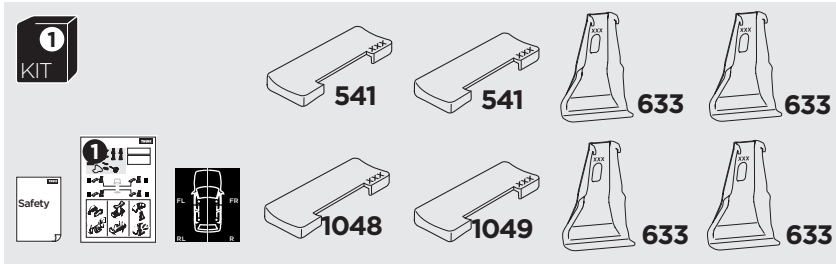

## Kit 145398

RAM Rampage, 4-dr Pickup, 24-

ISO 11154-E

Bring your life  
thule.com

THULE WingBar Evo	THULE WingBar Edge	THULE WingBar	THULE SquareBar Evo	<b>Evo X (scale)</b>	<b>Edge X (scale)</b>
<b>RAM Rampage, 4-dr Pickup, 24-</b>				<b>41,5</b>	<b>N</b>
THULE ProBar Evo	THULE SlideBar Evo				<b>X (mm/inch)</b>
<b>RAM Rampage, 4-dr Pickup, 24-</b>				<b>1066 mm / 42"</b>	

THULE WingBar Evo	THULE WingBar Edge	THULE WingBar	THULE SquareBar Evo	<b>Evo Y (scale)</b>	<b>Edge Y (scale)</b>
<b>RAM Rampage, 4-dr Pickup, 24-</b>				<b>40,5</b>	<b>P</b>
THULE ProBar Evo	THULE SlideBar Evo				<b>Y (mm/inch)</b>
<b>RAM Rampage, 4-dr Pickup, 24-</b>				<b>1056 mm / 41 5/8"</b>	

	<b>W (mm/inch)</b>	<b>Z (mm/inch)</b>
<b>RAM Rampage, 4-dr Pickup, 24-</b>	<b>250 mm / 9 7/8"</b>	<b>650 mm / 25 5/8"</b>