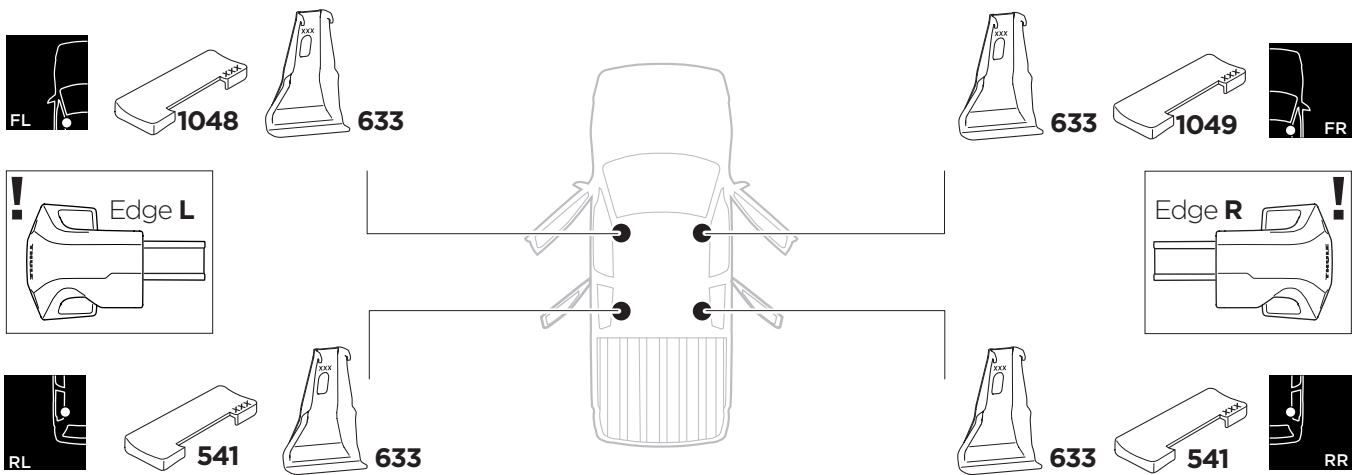

## Kit 145398

RAM Rampage, 4-dr Pickup, 24-

ISO 11154-E

Bring your life  
thule.com

THULE WingBar Evo	THULE WingBar Edge	THULE WingBar	THULE SquareBar Evo	<b>Evo X (scale)</b>	<b>Edge X (scale)</b>
<b>RAM Rampage, 4-dr Pickup, 24-</b>				<b>41,5</b>	<b>N</b>
THULE ProBar Evo	THULE SlideBar Evo				<b>X (mm/inch)</b>
<b>RAM Rampage, 4-dr Pickup, 24-</b>				<b>1066 mm / 42"</b>	

THULE WingBar Evo	THULE WingBar Edge	THULE WingBar	THULE SquareBar Evo	<b>Evo Y (scale)</b>	<b>Edge Y (scale)</b>
<b>RAM Rampage, 4-dr Pickup, 24-</b>				<b>40,5</b>	<b>P</b>
THULE ProBar Evo	THULE SlideBar Evo				<b>Y (mm/inch)</b>
<b>RAM Rampage, 4-dr Pickup, 24-</b>				<b>1056 mm / 41 5/8"</b>	

	<b>W (mm/inch)</b>	<b>Z (mm/inch)</b>
<b>RAM Rampage, 4-dr Pickup, 24-</b>	<b>250 mm / 9 7/8"</b>	<b>650 mm / 25 5/8"</b>