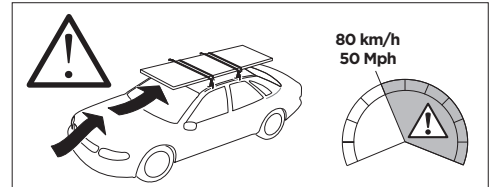

## Kit 145398

RAM Rampage, 4-dr Pickup, 24-

ISO 11154-E

Bring your life  
thule.com

THULE WingBar Evo	THULE WingBar Edge	THULE WingBar	THULE SquareBar Evo	<b>Evo X (scale)</b>	<b>Edge X (scale)</b>
<b>RAM Rampage, 4-dr Pickup, 24-</b>				<b>41,5</b>	<b>N</b>
THULE ProBar Evo	THULE SlideBar Evo				<b>X (mm/inch)</b>
<b>RAM Rampage, 4-dr Pickup, 24-</b>				<b>1066 mm / 42"</b>	

THULE WingBar Evo	THULE WingBar Edge	THULE WingBar	THULE SquareBar Evo	<b>Evo Y (scale)</b>	<b>Edge Y (scale)</b>
<b>RAM Rampage, 4-dr Pickup, 24-</b>				<b>40,5</b>	<b>P</b>
THULE ProBar Evo	THULE SlideBar Evo				<b>Y (mm/inch)</b>
<b>RAM Rampage, 4-dr Pickup, 24-</b>				<b>1056 mm / 41 5/8"</b>	

	<b>W (mm/inch)</b>	<b>Z (mm/inch)</b>
<b>RAM Rampage, 4-dr Pickup, 24-</b>	<b>250 mm / 9 7/8"</b>	<b>650 mm / 25 5/8"</b>