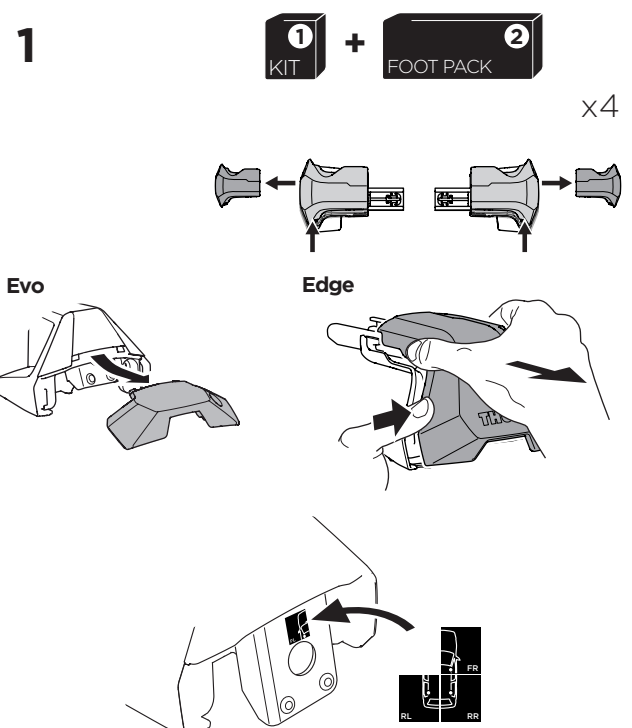

## Kit 145398

RAM Rampage, 4-dr Pickup, 24-

ISO 11154-E

Bring your life  
thule.com

THULE WingBar Evo	THULE WingBar Edge	THULE WingBar	THULE SquareBar Evo	<b>Evo X (scale)</b>	<b>Edge X (scale)</b>
<b>RAM Rampage, 4-dr Pickup, 24-</b>				<b>41,5</b>	<b>N</b>
THULE ProBar Evo	THULE SlideBar Evo				<b>X (mm/inch)</b>
<b>RAM Rampage, 4-dr Pickup, 24-</b>				<b>1066 mm / 42"</b>	

THULE WingBar Evo	THULE WingBar Edge	THULE WingBar	THULE SquareBar Evo	<b>Evo Y (scale)</b>	<b>Edge Y (scale)</b>
<b>RAM Rampage, 4-dr Pickup, 24-</b>				<b>40,5</b>	<b>P</b>
THULE ProBar Evo	THULE SlideBar Evo				<b>Y (mm/inch)</b>
<b>RAM Rampage, 4-dr Pickup, 24-</b>				<b>1056 mm / 41 5/8"</b>	

	<b>W (mm/inch)</b>	<b>Z (mm/inch)</b>
<b>RAM Rampage, 4-dr Pickup, 24-</b>	<b>250 mm / 9 7/8"</b>	<b>650 mm / 25 5/8"</b>