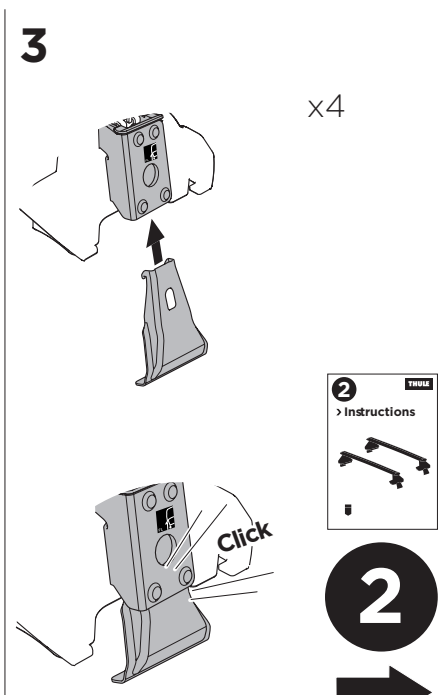

## Kit 145398

RAM Rampage, 4-dr Pickup, 24-

ISO 11154-E

Bring your life  
thule.com

THULE WingBar Evo	THULE WingBar Edge	THULE WingBar	THULE SquareBar Evo	<b>Evo X (scale)</b>	<b>Edge X (scale)</b>
<b>RAM Rampage, 4-dr Pickup, 24-</b>				<b>41,5</b>	<b>N</b>
THULE ProBar Evo	THULE SlideBar Evo				<b>X (mm/inch)</b>
<b>RAM Rampage, 4-dr Pickup, 24-</b>				<b>1066 mm / 42"</b>	

THULE WingBar Evo	THULE WingBar Edge	THULE WingBar	THULE SquareBar Evo	<b>Evo Y (scale)</b>	<b>Edge Y (scale)</b>
<b>RAM Rampage, 4-dr Pickup, 24-</b>				<b>40,5</b>	<b>P</b>
THULE ProBar Evo	THULE SlideBar Evo				<b>Y (mm/inch)</b>
<b>RAM Rampage, 4-dr Pickup, 24-</b>				<b>1056 mm / 41 5/8"</b>	

	<b>W (mm/inch)</b>	<b>Z (mm/inch)</b>
<b>RAM Rampage, 4-dr Pickup, 24-</b>	<b>250 mm / 9 7/8"</b>	<b>650 mm / 25 5/8"</b>