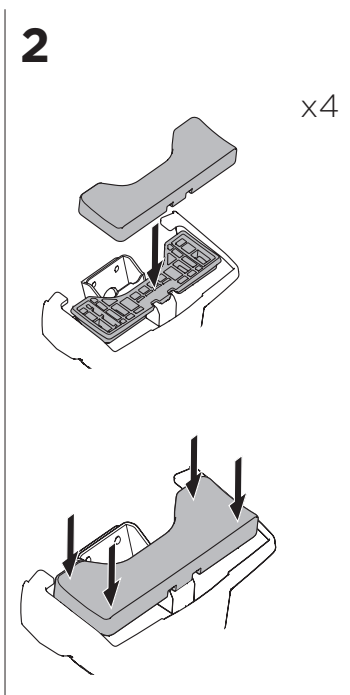

## Kit 145398

RAM Rampage, 4-dr Pickup, 24-

ISO 11154-E

Bring your life  
thule.com

THULE WingBar Evo	THULE WingBar Edge	THULE WingBar	THULE SquareBar Evo	<b>Evo X (scale)</b>	<b>Edge X (scale)</b>
<b>RAM Rampage, 4-dr Pickup, 24-</b>				<b>41,5</b>	<b>N</b>
THULE ProBar Evo	THULE SlideBar Evo				<b>X (mm/inch)</b>
<b>RAM Rampage, 4-dr Pickup, 24-</b>				<b>1066 mm / 42"</b>	

THULE WingBar Evo	THULE WingBar Edge	THULE WingBar	THULE SquareBar Evo	<b>Evo Y (scale)</b>	<b>Edge Y (scale)</b>
<b>RAM Rampage, 4-dr Pickup, 24-</b>				<b>40,5</b>	<b>P</b>
THULE ProBar Evo	THULE SlideBar Evo				<b>Y (mm/inch)</b>
<b>RAM Rampage, 4-dr Pickup, 24-</b>				<b>1056 mm / 41 5/8"</b>	

	<b>W (mm/inch)</b>	<b>Z (mm/inch)</b>
<b>RAM Rampage, 4-dr Pickup, 24-</b>	<b>250 mm / 9 7/8"</b>	<b>650 mm / 25 5/8"</b>