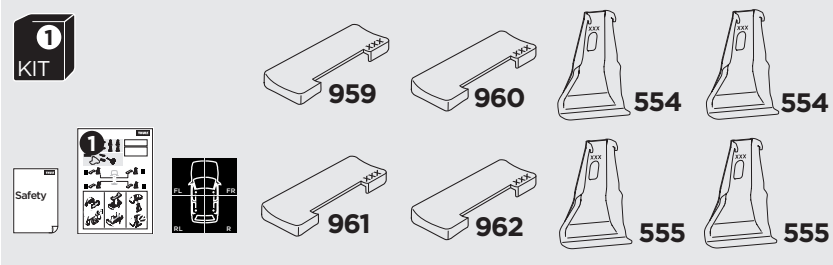

# 1

## Kit 145328

OPEL Astra (L), 5-dr Hatchback, 22-  
VAUXHALL Astra (L), 5-dr Hatchback, 22-

ISO 11154-E

THULE WingBar Evo	THULE WingBar Edge	THULE WingBar	THULE SquareBar Evo	Evo X (scale)	Edge X (scale)
OPEL Astra (L), 5-dr Hatchback, 22-				35,5	H
VAUXHALL Astra (L), 5-dr Hatchback, 22-				35,5	H

THULE ProBar Evo	THULE SlideBar Evo	X (mm/inch)
OPEL Astra (L), 5-dr Hatchback, 22-		1006 mm / 39 5/8"
VAUXHALL Astra (L), 5-dr Hatchback, 22-		1006 mm / 39 5/8"

THULE WingBar Evo	THULE WingBar Edge	THULE WingBar	THULE SquareBar Evo	Evo Y (scale)	Edge Y (scale)
OPEL Astra (L), 5-dr Hatchback, 22-				30,5	R
VAUXHALL Astra (L), 5-dr Hatchback, 22-				30,5	R

THULE ProBar Evo	THULE SlideBar Evo	Y (mm/inch)
OPEL Astra (L), 5-dr Hatchback, 22-		956 mm / 37 5/8"
VAUXHALL Astra (L), 5-dr Hatchback, 22-		956 mm / 37 5/8"

	W (mm/inch)	Z (mm/inch)
OPEL Astra (L), 5-dr Hatchback, 22-	715 mm / 28 1/8"	280 mm / 11"
VAUXHALL Astra (L), 5-dr Hatchback, 22-	715 mm / 28 1/8"	280 mm / 11"