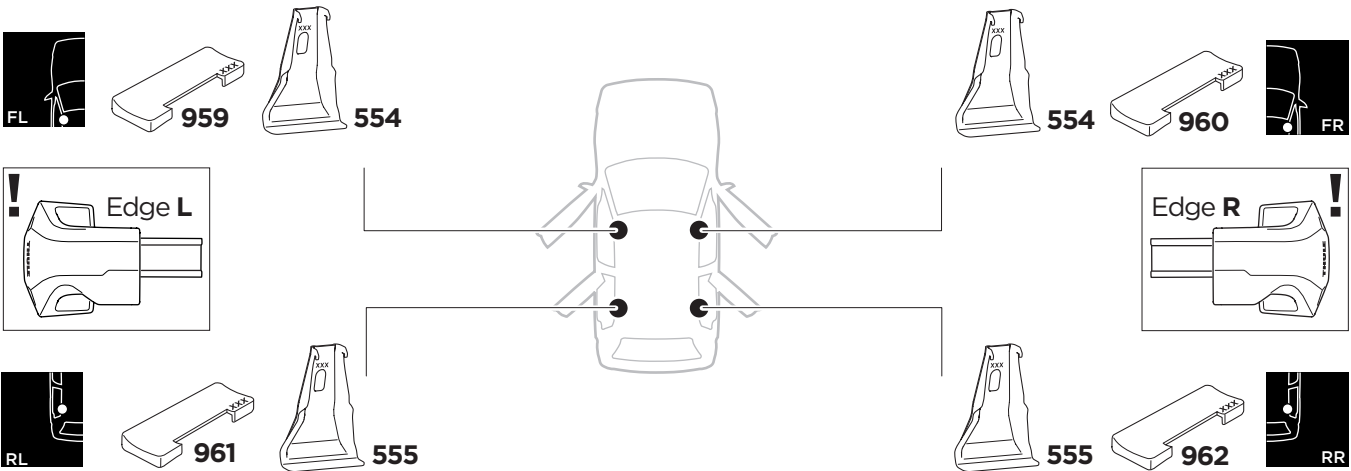

# 1

## Kit 145328

OPEL Astra (L), 5-dr Hatchback, 22-  
VAUXHALL Astra (L), 5-dr Hatchback, 22-

ISO 11154-E

THULE WingBar Evo	THULE WingBar Edge	THULE WingBar	THULE SquareBar Evo	Evo X (scale)	Edge X (scale)
OPEL Astra (L), 5-dr Hatchback, 22-				35,5	H
VAUXHALL Astra (L), 5-dr Hatchback, 22-				35,5	H

THULE ProBar Evo	THULE SlideBar Evo	X (mm/inch)
OPEL Astra (L), 5-dr Hatchback, 22-		1006 mm / 39 5/8"
VAUXHALL Astra (L), 5-dr Hatchback, 22-		1006 mm / 39 5/8"

THULE WingBar Evo	THULE WingBar Edge	THULE WingBar	THULE SquareBar Evo	Evo Y (scale)	Edge Y (scale)
OPEL Astra (L), 5-dr Hatchback, 22-				30,5	R
VAUXHALL Astra (L), 5-dr Hatchback, 22-				30,5	R

THULE ProBar Evo	THULE SlideBar Evo	Y (mm/inch)
OPEL Astra (L), 5-dr Hatchback, 22-		956 mm / 37 5/8"
VAUXHALL Astra (L), 5-dr Hatchback, 22-		956 mm / 37 5/8"

	W (mm/inch)	Z (mm/inch)
OPEL Astra (L), 5-dr Hatchback, 22-	715 mm / 28 1/8"	280 mm / 11"
VAUXHALL Astra (L), 5-dr Hatchback, 22-	715 mm / 28 1/8"	280 mm / 11"