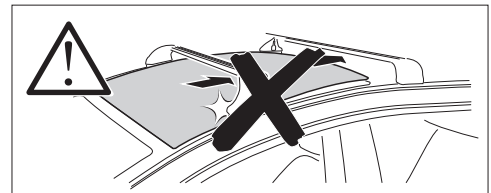

1

Kit 145328

OPEL Astra (L), 5-dr Hatchback, 22-
VAUXHALL Astra (L), 5-dr Hatchback, 22-

ISO 11154-E