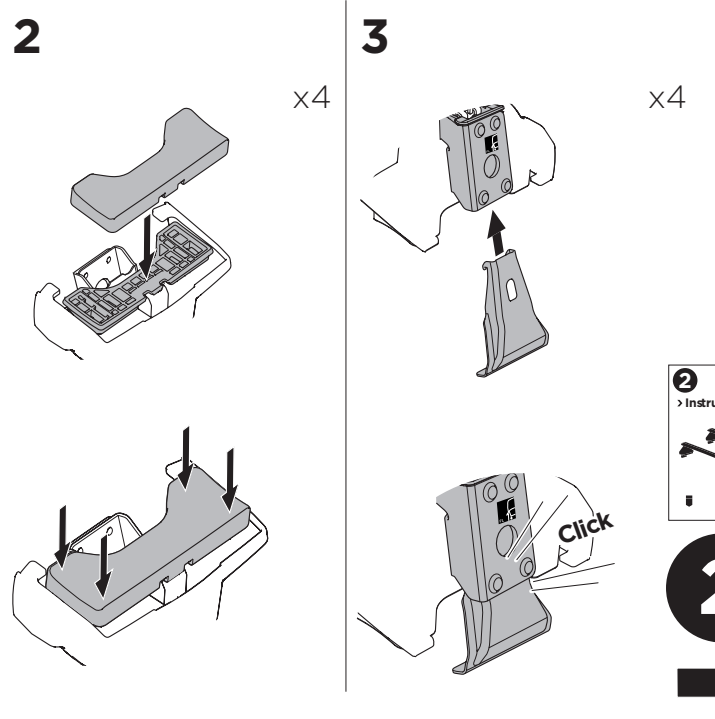

1

Kit 145328

OPEL Astra (L), 5-dr Hatchback, 22-
VAUXHALL Astra (L), 5-dr Hatchback, 22-

ISO 11154-E