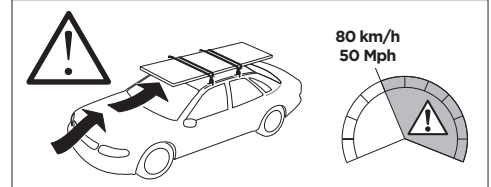

1

Kit 145328

OPEL Astra (L), 5-dr Hatchback, 22-
VAUXHALL Astra (L), 5-dr Hatchback, 22-

ISO 11154-E