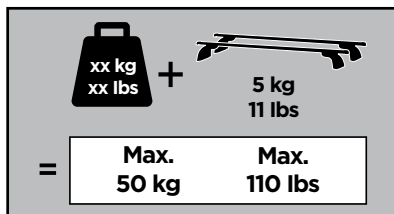

# > Instructions

**TOYOTA Highlander**, 5-dr SUV, 14-20

**TOYOTA Kluger**, 5-dr SUV, 14-20

This kit is only for vehicles with fixpoint mounting.

ISO 11154-E

183134

C.20201026  
509-3134-03

Bring your life  
thule.com