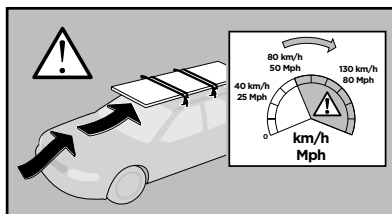

# > Instructions

**TOYOTA Highlander**, 5-dr SUV, 14-20

**TOYOTA Kluger**, 5-dr SUV, 14-20

This kit is only for vehicles with fixpoint mounting.

ISO 11154-E

183134

C.20201026  
509-3134-03

Bring your life  
thule.com