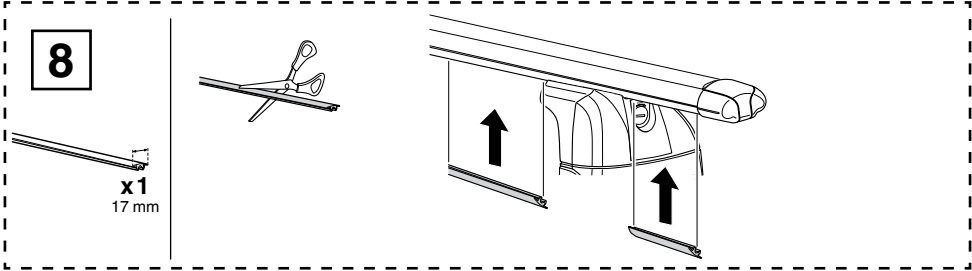

WW ▶ Thule Sweden AB, Box 69, 330 33 Hillerstorp, SWEDEN
NA ▶ Thule Inc., 42 Silvermine Road, Seymour, Connecticut 06483, USA

info@thule.com
customer.service@thule.com

www.thule.com