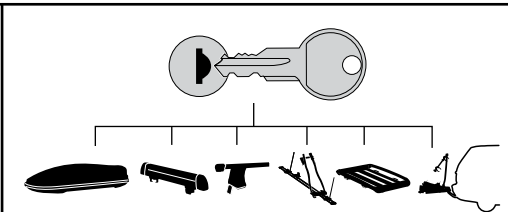

WW ▶ Thule Sweden AB, Box 69, 330 33 Hillerstorp, SWEDEN
NA ▶ Thule Inc., 42 Silvermine Road, Seymour, Connecticut 06483, USA

info@thule.com
customer.service@thule.com

www.thule.com