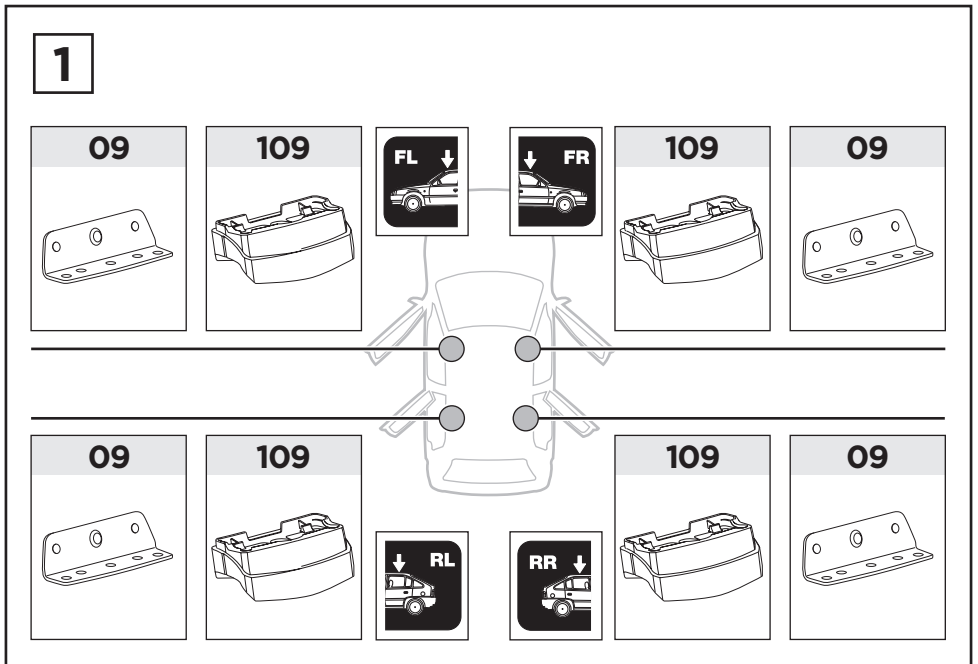

Thule XT Kit 3067

> Instructions

JEEP Compass, 5-dr SUV, 07-10

This kit is only for vehicles with fixpoint mounting.

ISO 11154-E

183067

C.20130603
509-3067-02

Bring your life
thule.com