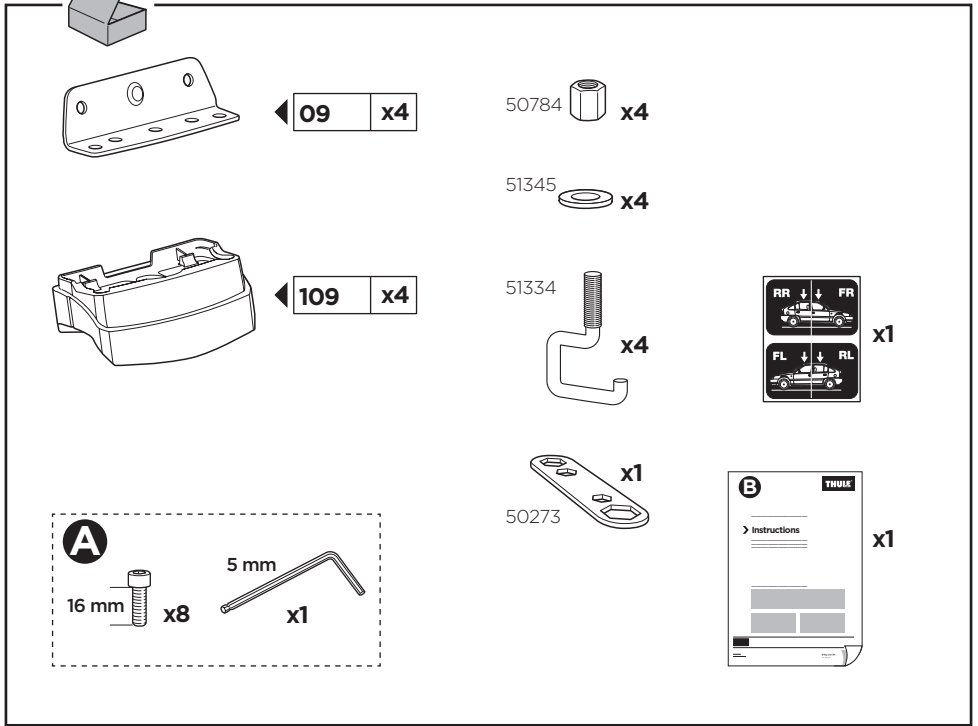

Thule XT Kit 3067

> Instructions

JEEP Compass, 5-dr SUV, 07-10

This kit is only for vehicles with fixpoint mounting.

ISO 11154-E

183067

C.20130603
509-3067-02

Bring your life
thule.com