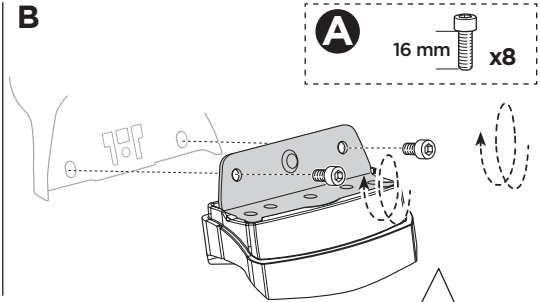

2

A

B

EN Only a few turns
DE Nur wenige Umdrehungen
FR Quelques tours uniquement
NL Slechts enkele slagen
IT Solo qualche giro
ES Sólo algunas vueltas
PT Noções básicas
SV Endast några varv
DK Kun nogle få omgange
NE Bare noen få omdreinger
FI Vain muutama kierros
ET Ainult mõni pööre
LV Tikai dažī apgriezieni
LT Tik keli pasukimai
PL Wystarczy kilka obrotów
RU Только несколько оборотов

UK Лише декілька обертів
BG Само няколко завъртания
CS Pouze několik otáček
SK Len niekoľko otáčok
SL Le nekaj obratov
HR/BiH Samo nekoliko okreta
RO Doar câteva rotiri
HU Csak néhány fordítás
EL Μόνο λίγες περιστροφές
TR Yalnızca birkaç tur

بعض دورات فقط

AR

רק מספר סיבובים

HE

ZH 仅几圈
JA 2～3回転のみ
KO 몇 번만 돌리면 됨
TH เพียงสองสามรอบ

3

x1