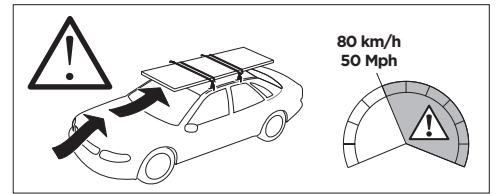

## Kit 187048

MERCEDES E-Class (W213), 4-dr Sedan, 16-23

ISO 11154-E

This kit is only for vehicles with fixpoint mounting.

3

4

5

i