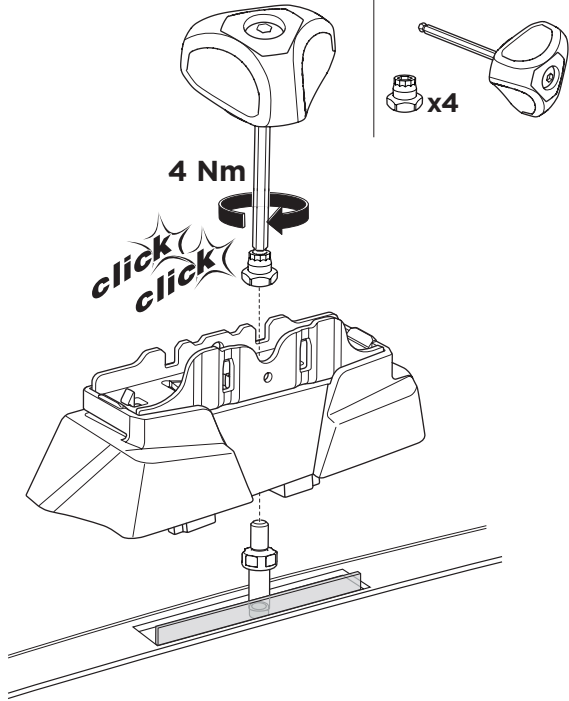

## Kit 187048

MERCEDES E-Class (W213), 4-dr Sedan, 16-23

ISO 11154-E

This kit is only for vehicles with fixpoint mounting.

3

4

5

i