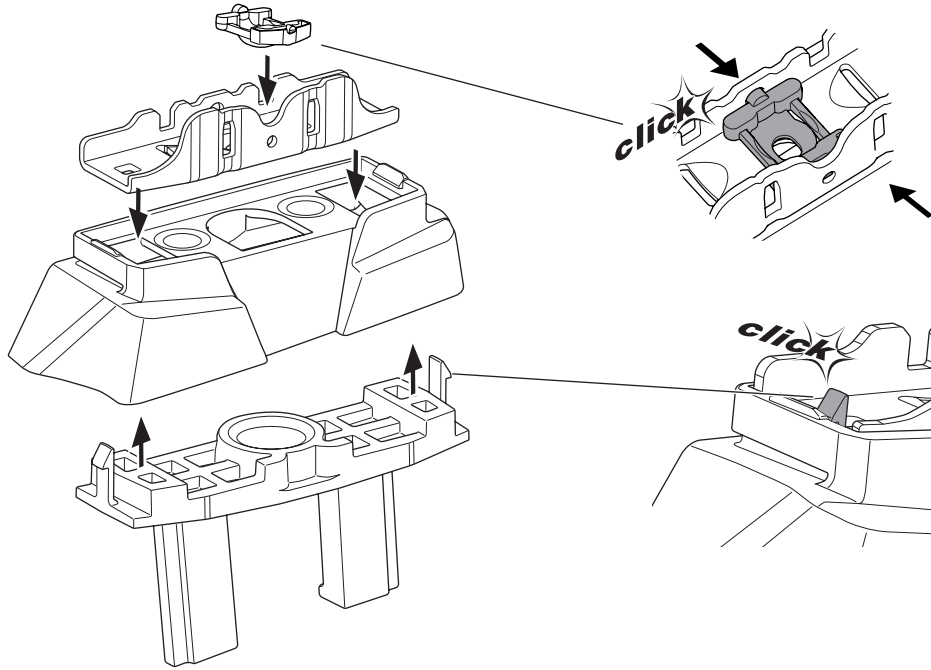

## Kit 187048

MERCEDES E-Class (W213), 4-dr Sedan, 16-23

ISO 11154-E

This kit is only for vehicles with fixpoint mounting.

3

4

5

i