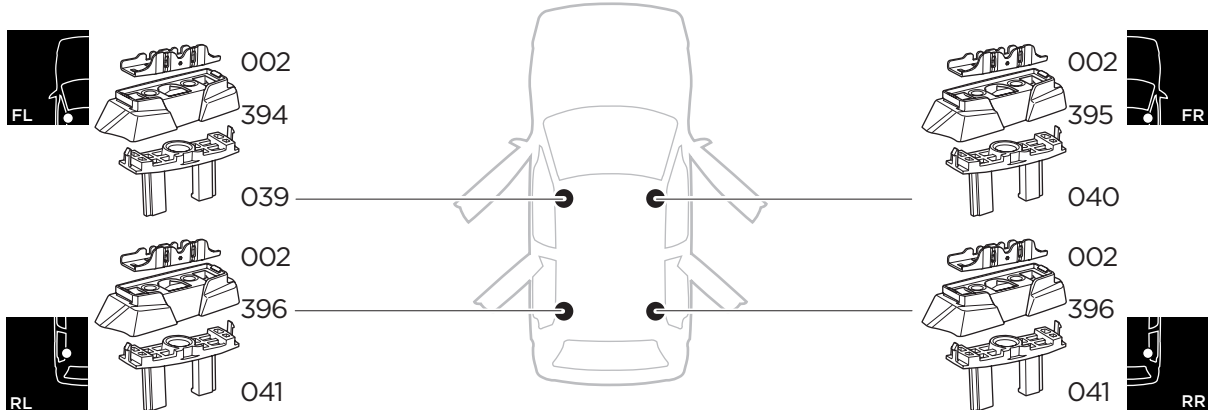

## Kit 187048

MERCEDES E-Class (W213), 4-dr Sedan, 16-23

ISO 11154-E

This kit is only for vehicles with fixpoint mounting.

3

4

5

i