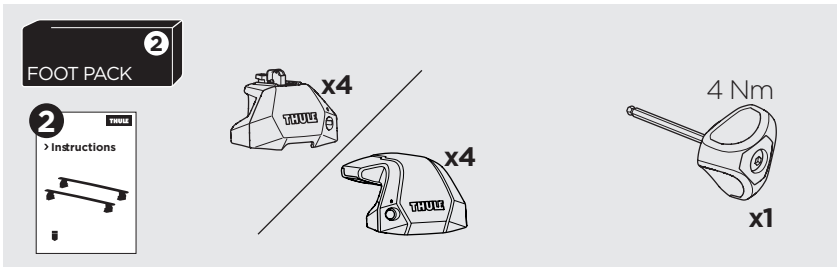

## Kit 187048

MERCEDES E-Class (W213), 4-dr Sedan, 16-23

ISO 11154-E

This kit is only for vehicles with fixpoint mounting.

3

4

5

i