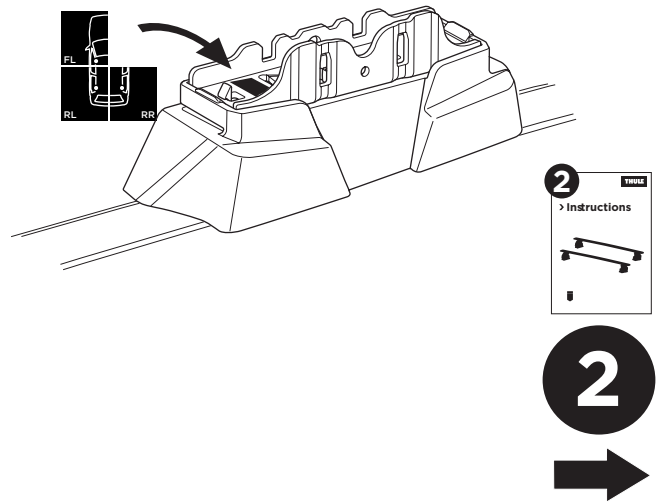

## Kit 187048

MERCEDES E-Class (W213), 4-dr Sedan, 16-23

ISO 11154-E

This kit is only for vehicles with fixpoint mounting.

3

4

5

i