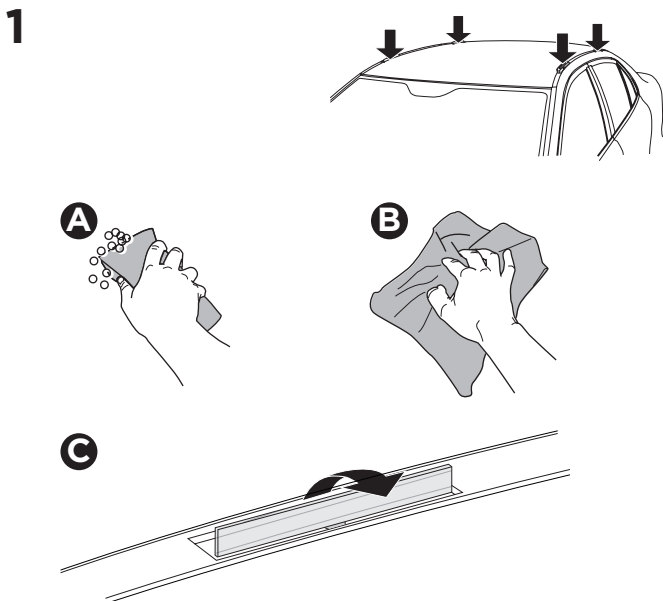

## Kit 187048

MERCEDES E-Class (W213), 4-dr Sedan, 16-23

ISO 11154-E

This kit is only for vehicles with fixpoint mounting.

3

4

5

i