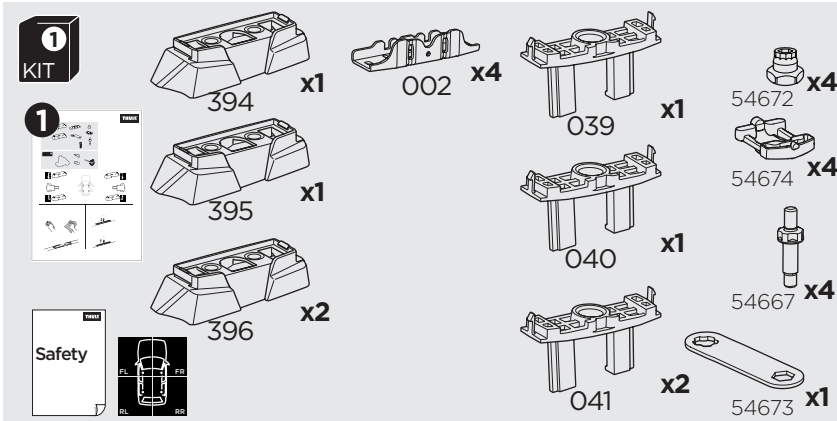

## Kit 187048

MERCEDES E-Class (W213), 4-dr Sedan, 16-23

ISO 11154-E

This kit is only for vehicles with fixpoint mounting.

3

4

5

i