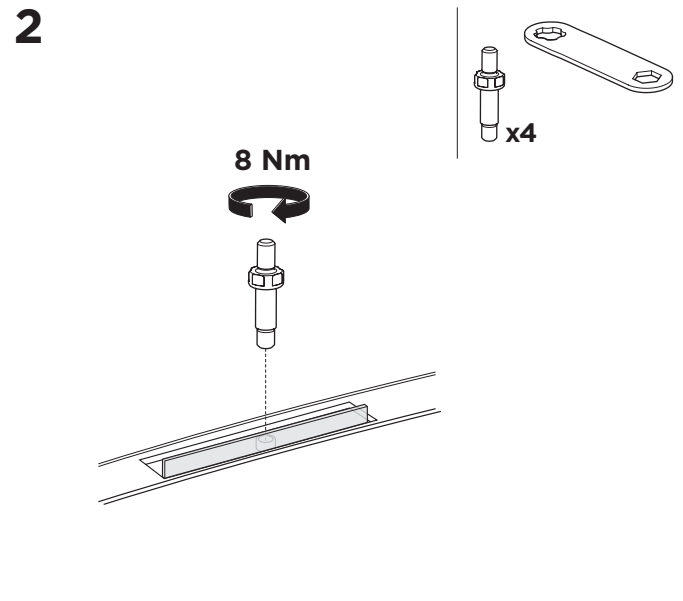

## Kit 187048

MERCEDES E-Class (W213), 4-dr Sedan, 16-23

ISO 11154-E

This kit is only for vehicles with fixpoint mounting.

3

4

5

i