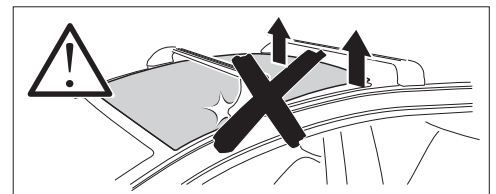

## Kit 187048

MERCEDES E-Class (W213), 4-dr Sedan, 16-23

ISO 11154-E

This kit is only for vehicles with fixpoint mounting.

3

4

5

i