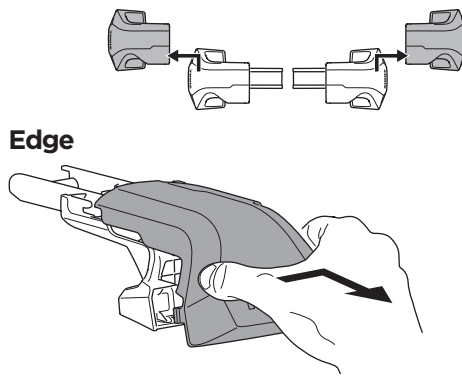

## Kit 186111

ACURA MDX, 5-dr SUV, 14-20  
HONDA Pilot, 5-dr SUV, 16-22

ISO 11154-E

This kit is only for vehicles with flush railing.

**1** KIT + **2** FOOT PACK

**1**

Evo

Edge