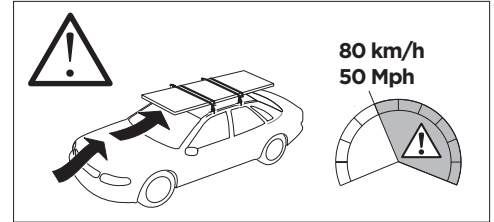

## Kit 186111

ACURA MDX, 5-dr SUV, 14-20  
HONDA Pilot, 5-dr SUV, 16-22

ISO 11154-E

This kit is only for vehicles with flush railing.

**1** KIT + **2** FOOT PACK

**1**

Evo

Edge