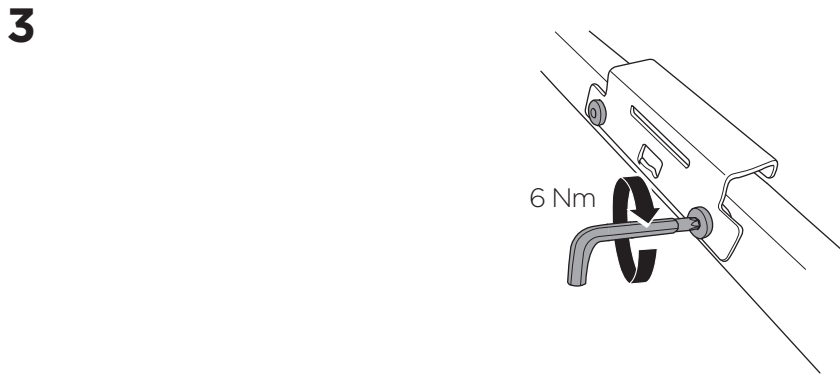

## Kit 186111

ACURA MDX, 5-dr SUV, 14-20  
HONDA Pilot, 5-dr SUV, 16-22

ISO 11154-E

This kit is only for vehicles with flush railing.

**1** KIT + **2** FOOT PACK

**1**

Evo

Edge