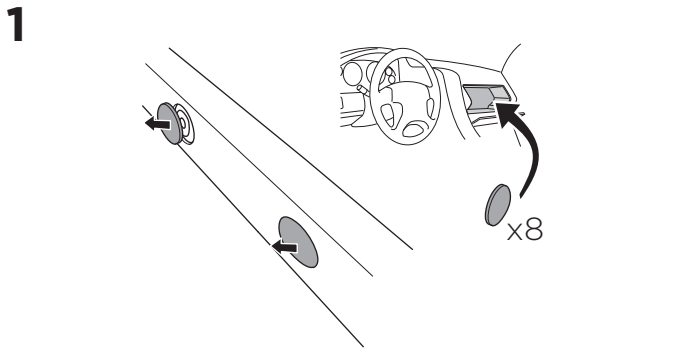

## Kit 186111

ACURA MDX, 5-dr SUV, 14-20  
HONDA Pilot, 5-dr SUV, 16-22

ISO 11154-E

This kit is only for vehicles with flush railing.

**1** KIT + **2** FOOT PACK

**1**

Evo

Edge