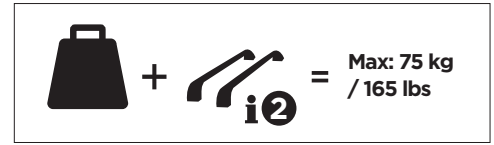

## Kit 186111

ACURA MDX, 5-dr SUV, 14-20  
HONDA Pilot, 5-dr SUV, 16-22

ISO 11154-E

This kit is only for vehicles with flush railing.

**1** KIT + **2** FOOT PACK

**1**

Evo

Edge