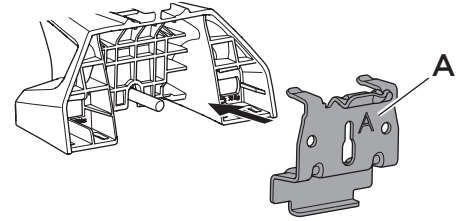

## Kit 186111

ACURA MDX, 5-dr SUV, 14-20  
HONDA Pilot, 5-dr SUV, 16-22

ISO 11154-E

This kit is only for vehicles with flush railing.

**1** KIT + **2** FOOT PACK

**1**

Evo

Edge

**2**

**3**

**4**

**5**

**2** THULE

> Instructions

**2**