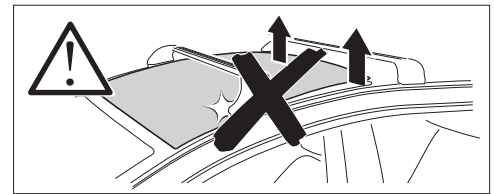

## Kit 186111

ACURA MDX, 5-dr SUV, 14-20  
HONDA Pilot, 5-dr SUV, 16-22

ISO 11154-E

This kit is only for vehicles with flush railing.

**1** KIT + **2** FOOT PACK

**1**

Evo

Edge