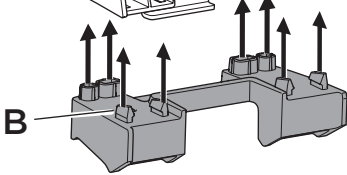

1 KIT + **2** FOOT PACK

1

Evo

Edge

2

3

4

5

2 THULE

> Instructions

2