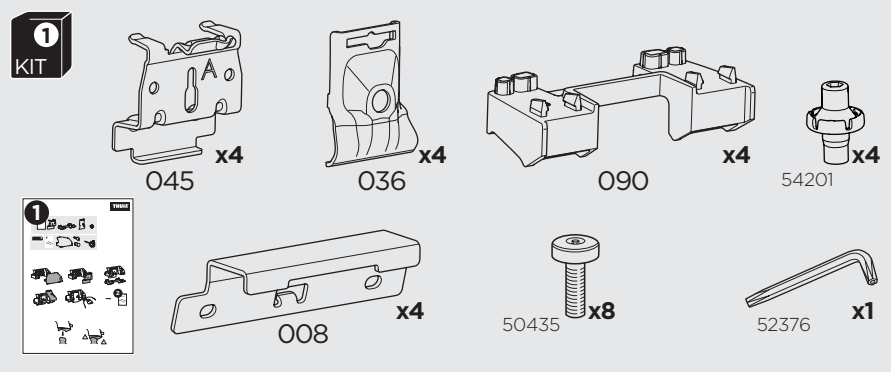

## Kit 186111

ACURA MDX, 5-dr SUV, 14-20  
HONDA Pilot, 5-dr SUV, 16-22

ISO 11154-E

This kit is only for vehicles with flush railing.

**1** KIT + **2** FOOT PACK

**1**

Evo

Edge