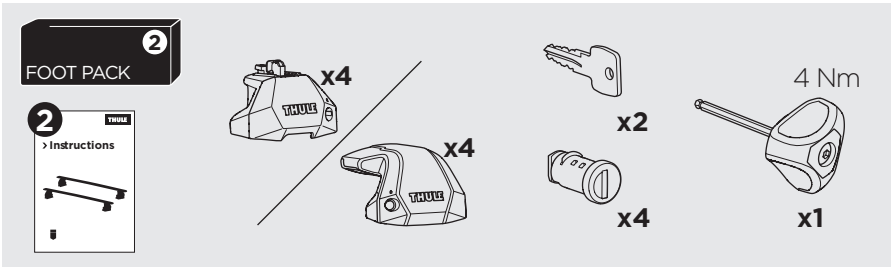

## Kit 186111

ACURA MDX, 5-dr SUV, 14-20  
HONDA Pilot, 5-dr SUV, 16-22

ISO 11154-E

This kit is only for vehicles with flush railing.

**1** KIT + **2** FOOT PACK

**1**

Evo

Edge