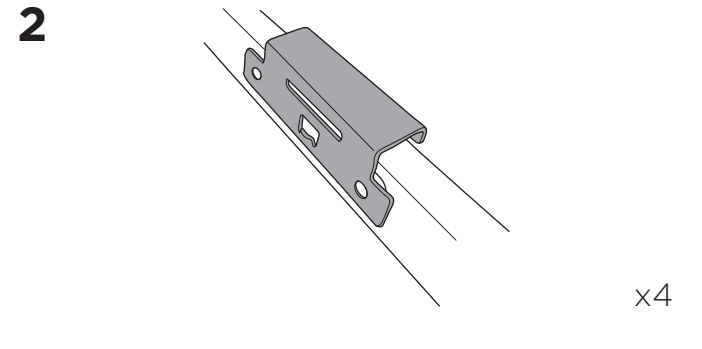

## Kit 186111

ACURA MDX, 5-dr SUV, 14-20  
HONDA Pilot, 5-dr SUV, 16-22

ISO 11154-E

This kit is only for vehicles with flush railing.

**1** KIT + **2** FOOT PACK

**1**

Evo

Edge