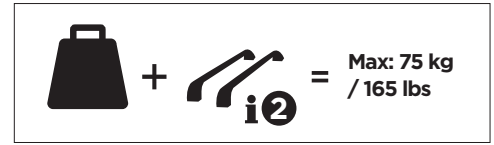

## Kit 186111

ACURA MDX, 5-dr SUV, 14-20  
HONDA Pilot, 5-dr SUV, 16-

ISO 11154-E

This kit is only for vehicles with flush railing.

**1** KIT + **2** FOOT PACK

**1**

Evo

Edge