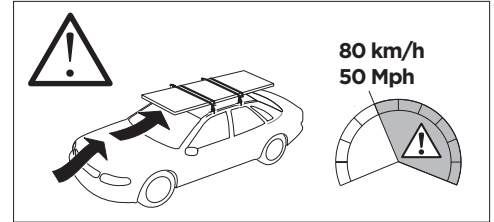

## Kit 186111

ACURA MDX, 5-dr SUV, 14-20  
HONDA Pilot, 5-dr SUV, 16-

ISO 11154-E

This kit is only for vehicles with flush railing.

**1** KIT + **2** FOOT PACK

**1**

Evo

Edge