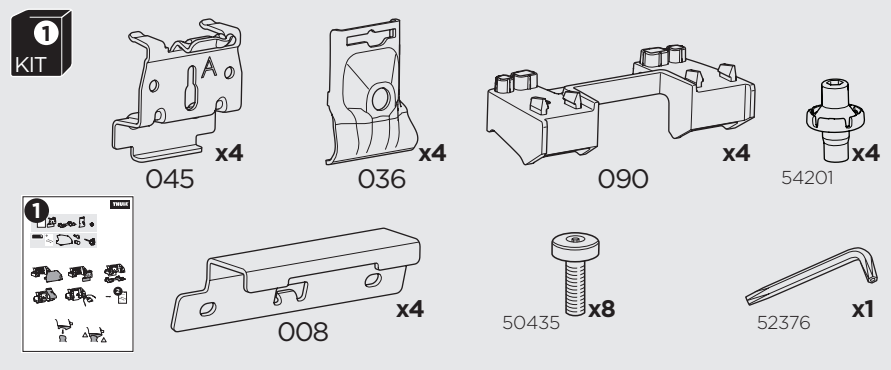

## Kit 186111

ACURA MDX, 5-dr SUV, 14-20  
HONDA Pilot, 5-dr SUV, 16-

ISO 11154-E

This kit is only for vehicles with flush railing.

**1** KIT + **2** FOOT PACK

**1**

Evo

Edge