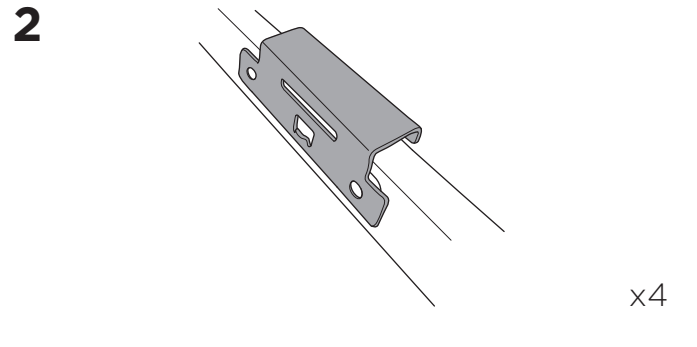

## Kit 186111

ACURA MDX, 5-dr SUV, 14-20  
HONDA Pilot, 5-dr SUV, 16-

ISO 11154-E

This kit is only for vehicles with flush railing.

**1** KIT + **2** FOOT PACK

**1**

Evo

Edge