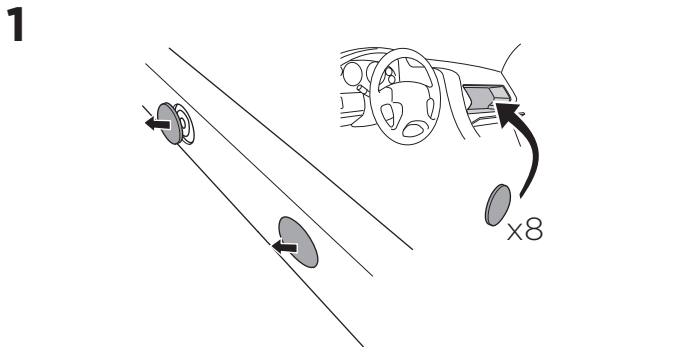

## Kit 186111

ACURA MDX, 5-dr SUV, 14-20  
HONDA Pilot, 5-dr SUV, 16-

ISO 11154-E

This kit is only for vehicles with flush railing.

**1** KIT + **2** FOOT PACK

**1**

Evo

Edge