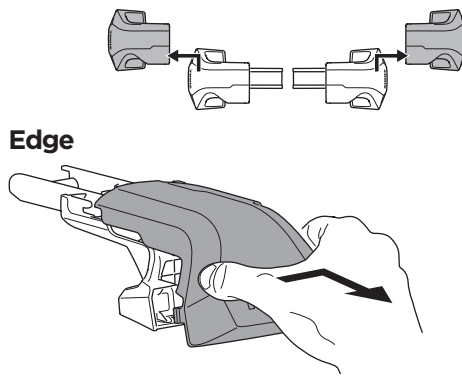

## Kit 186111

ACURA MDX, 5-dr SUV, 14-20  
HONDA Pilot, 5-dr SUV, 16-

ISO 11154-E

This kit is only for vehicles with flush railing.

**1** KIT + **2** FOOT PACK

**1**

Evo

Edge