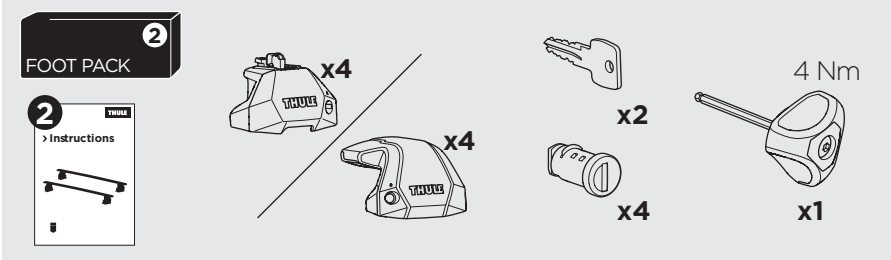

## Kit 186111

ACURA MDX, 5-dr SUV, 14-20  
HONDA Pilot, 5-dr SUV, 16-

ISO 11154-E

This kit is only for vehicles with flush railing.

**1** KIT + **2** FOOT PACK

**1**

Evo

Edge