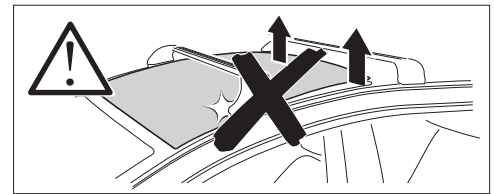

## Kit 186111

ACURA MDX, 5-dr SUV, 14-20  
HONDA Pilot, 5-dr SUV, 16-

ISO 11154-E

This kit is only for vehicles with flush railing.

**1** KIT + **2** FOOT PACK

**1**

Evo

Edge