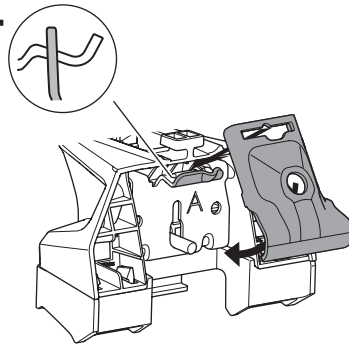

1 KIT + **2** FOOT PACK

1

Evo

Edge

2

3

4

5

2 THULE

> Instructions

2

Click
Click

4 Nm