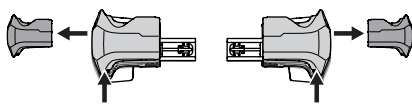

1

Kit 145249

MAZDA 6, 4-dr Sedan, 13-

ISO 11154-E

1 KIT

+ 7 kg = Max: 75 kg
15,4 lbs = / 165 lbs

Max 130 km/h
80 Mph

80 km/h
50 Mph

2 FOOT PACK

1

x4

Evo

Edge

2

x4

3

x4

THULE WingBar Evo	THULE WingBar Edge	THULE WingBar	THULE SquareBar Evo	Evo X (scale)	Edge X (scale)
MAZDA 6, 4-dr Sedan, 13-				47,0	C
THULE ProBar Evo	THULE SlideBar Evo				X (mm/inch)
MAZDA 6, 4-dr Sedan, 13-				1121 mm / 44 1/8"	