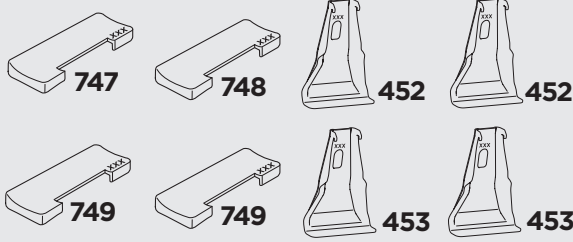

1

Kit 145249

MAZDA 6, 4-dr Sedan, 13-

ISO 11154-E

1 KIT

+ 7 kg = Max: 75 kg
15,4 lbs = / 165 lbs

Max 130 km/h
80 Mph

80 km/h
50 Mph

x4

THULE WingBar Evo	THULE WingBar Edge	THULE WingBar	THULE SquareBar Evo	Evo X (scale)	Edge X (scale)
MAZDA 6, 4-dr Sedan, 13-				47,0	C
THULE ProBar Evo	THULE SlideBar Evo				X (mm/inch)
MAZDA 6, 4-dr Sedan, 13-				1121 mm / 44 1/8"	

THULE WingBar Evo	THULE WingBar Edge	THULE WingBar	THULE SquareBar Evo	Evo Y (scale)	Edge Y (scale)
MAZDA 6, 4-dr Sedan, 13-				42,0	M
THULE ProBar Evo	THULE SlideBar Evo				Y (mm/inch)
MAZDA 6, 4-dr Sedan, 13-				1071 mm / 42 1/8"	

	W (mm/inch)	Z (mm/inch)
MAZDA 6, 4-dr Sedan, 13-	740 mm / 29 1/8"	220 mm / 8 5/8"