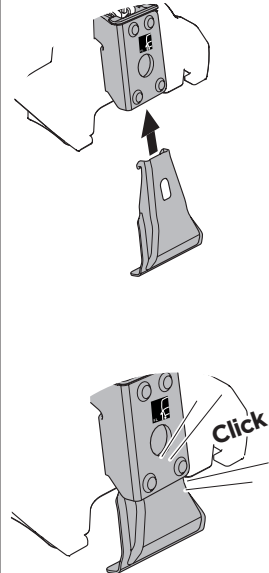

x4

THULE WingBar Evo	THULE WingBar Edge	THULE WingBar	THULE SquareBar Evo	Evo X (scale)	Edge X (scale)
MAZDA 6, 4-dr Sedan, 13-				47,0	C
THULE ProBar Evo	THULE SlideBar Evo				X (mm/inch)
MAZDA 6, 4-dr Sedan, 13-				1121 mm / 44 1/8"	