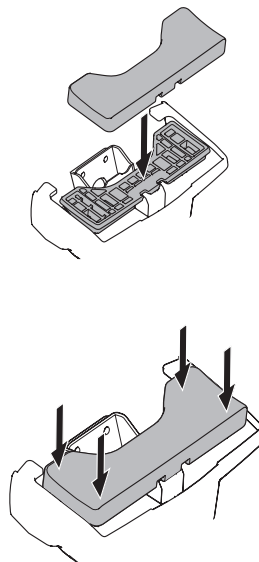

2 FOOT PACK

1

x4

Evo

Edge

2

x4

3

x4

THULE WingBar Evo	THULE WingBar Edge	THULE WingBar	THULE SquareBar Evo	Evo X (scale)	Edge X (scale)
MAZDA 6, 4-dr Sedan, 13-				47,0	C
THULE ProBar Evo	THULE SlideBar Evo				X (mm/inch)
MAZDA 6, 4-dr Sedan, 13-				1121 mm / 44 1/8"	

THULE WingBar Evo	THULE WingBar Edge	THULE WingBar	THULE SquareBar Evo	Evo Y (scale)	Edge Y (scale)
MAZDA 6, 4-dr Sedan, 13-				42,0	M
THULE ProBar Evo	THULE SlideBar Evo				Y (mm/inch)
MAZDA 6, 4-dr Sedan, 13-				1071 mm / 42 1/8"	

	W (mm/inch)	Z (mm/inch)
MAZDA 6, 4-dr Sedan, 13-	740 mm / 29 1/8"	220 mm / 8 5/8"