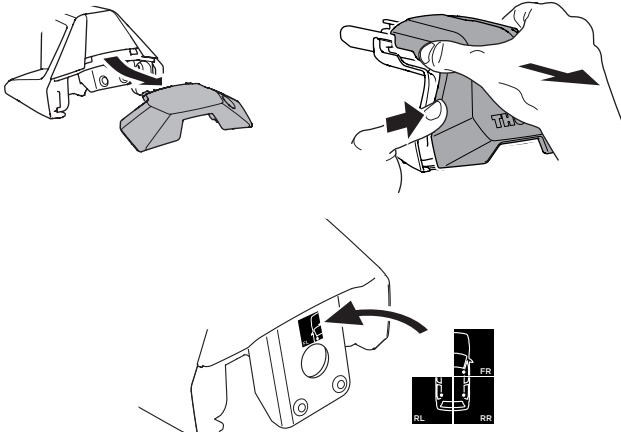

1

x4

Evo

Edge