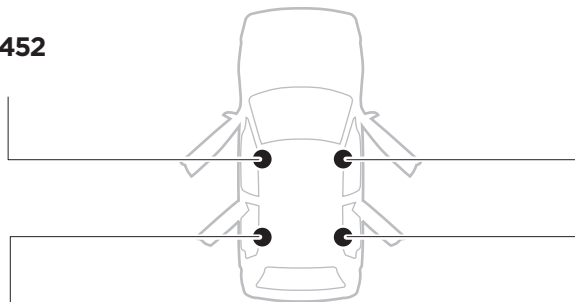

1

Kit 145249

MAZDA 6, 4-dr Sedan, 13-

ISO 11154-E

1 KIT

+ 7 kg = Max: 75 kg
15,4 lbs = / 165 lbs

Max 130 km/h
80 Mph

80 km/h
50 Mph

2 FOOT PACK

1

x4

Evo

Edge

2

x4

3

x4