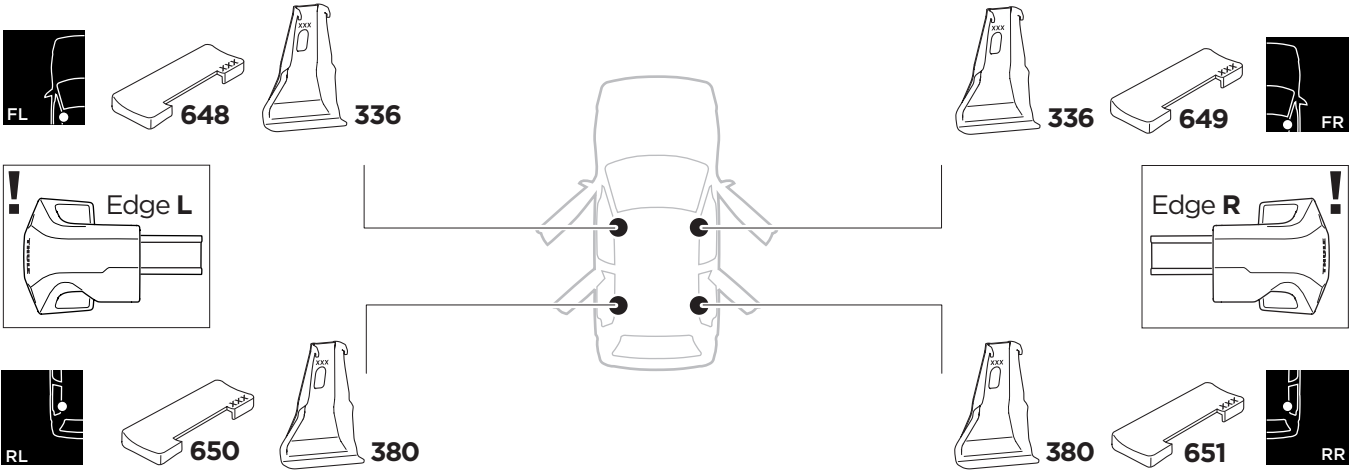

1

Kit 145172

PEUGEOT 208, 5-dr Hatchback, 12-19

ISO 11154-E

THULE WingBar Evo	THULE WingBar Edge	THULE WingBar	THULE SquareBar Evo	Evo X (scale)	Edge X (scale)
PEUGEOT 208, 5-dr Hatchback, 12-19				34	K

THULE ProBar Evo	THULE SlideBar Evo	X (mm/inch)		
PEUGEOT 208, 5-dr Hatchback, 12-19		991 mm / 39		

THULE WingBar Evo	THULE WingBar Edge	THULE WingBar	THULE SquareBar Evo	Evo Y (scale)	Edge Y (scale)
PEUGEOT 208, 5-dr Hatchback, 12-19				29,5	B

THULE ProBar Evo	THULE SlideBar Evo	Y (mm/inch)		
PEUGEOT 208, 5-dr Hatchback, 12-19		946 mm / 37 1/4"		

	W (mm/inch)	Z (mm/inch)
PEUGEOT 208, 5-dr Hatchback, 12-19	716 mm / 28 1/4"	254 mm / 10"