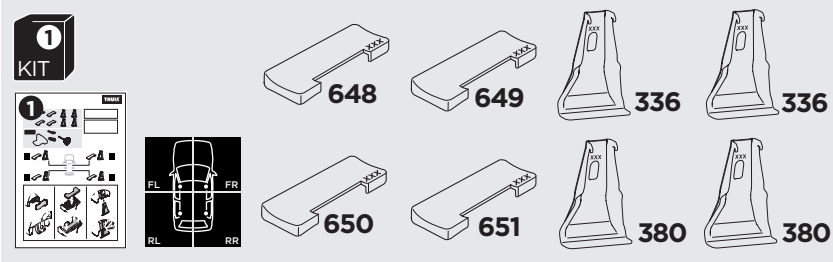

1

Kit 145172

PEUGEOT 208, 5-dr Hatchback, 12-19

ISO 11154-E

THULE WingBar Evo	THULE WingBar Edge	THULE WingBar	THULE SquareBar Evo	Evo X (scale)	Edge X (scale)
PEUGEOT 208, 5-dr Hatchback, 12-19				34	K

THULE ProBar Evo	THULE SlideBar Evo	X (mm/inch)		
PEUGEOT 208, 5-dr Hatchback, 12-19		991 mm / 39		

THULE WingBar Evo	THULE WingBar Edge	THULE WingBar	THULE SquareBar Evo	Evo Y (scale)	Edge Y (scale)
PEUGEOT 208, 5-dr Hatchback, 12-19				29,5	B

THULE ProBar Evo	THULE SlideBar Evo	Y (mm/inch)		
PEUGEOT 208, 5-dr Hatchback, 12-19		946 mm / 37 1/4"		

	W (mm/inch)	Z (mm/inch)
PEUGEOT 208, 5-dr Hatchback, 12-19	716 mm / 28 1/4"	254 mm / 10"